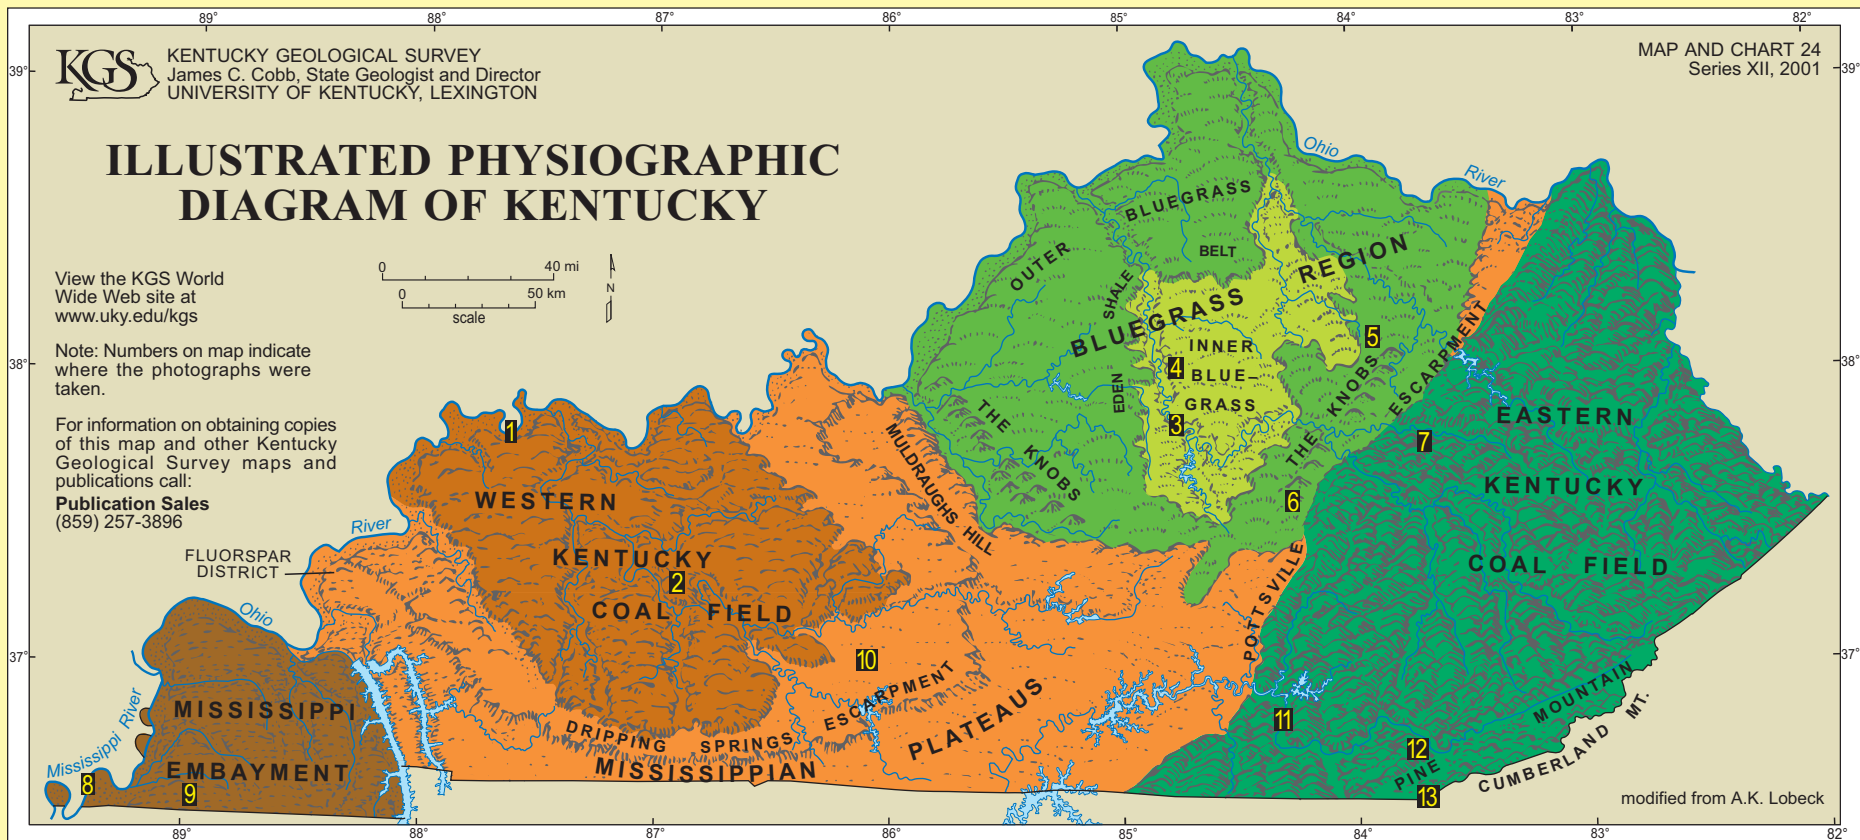

KGS KENTUCKY GEOLOGICAL SURVEY
 James C. Cobb, State Geologist and Director
 UNIVERSITY OF KENTUCKY, LEXINGTON

MAP AND CHART 24
 Series XII, 2001

ILLUSTRATED PHYSIOGRAPHIC DIAGRAM OF KENTUCKY

View the KGS World
 Wide Web site at
www.uky.edu/kgs

Note: Numbers on map indicate
 where the photographs were
 taken.

For information on obtaining copies
 of this map and other Kentucky
 Geological Survey maps and
 publications call:

Publication Sales
 (859) 257-3896

modified from A.K. Lobeck