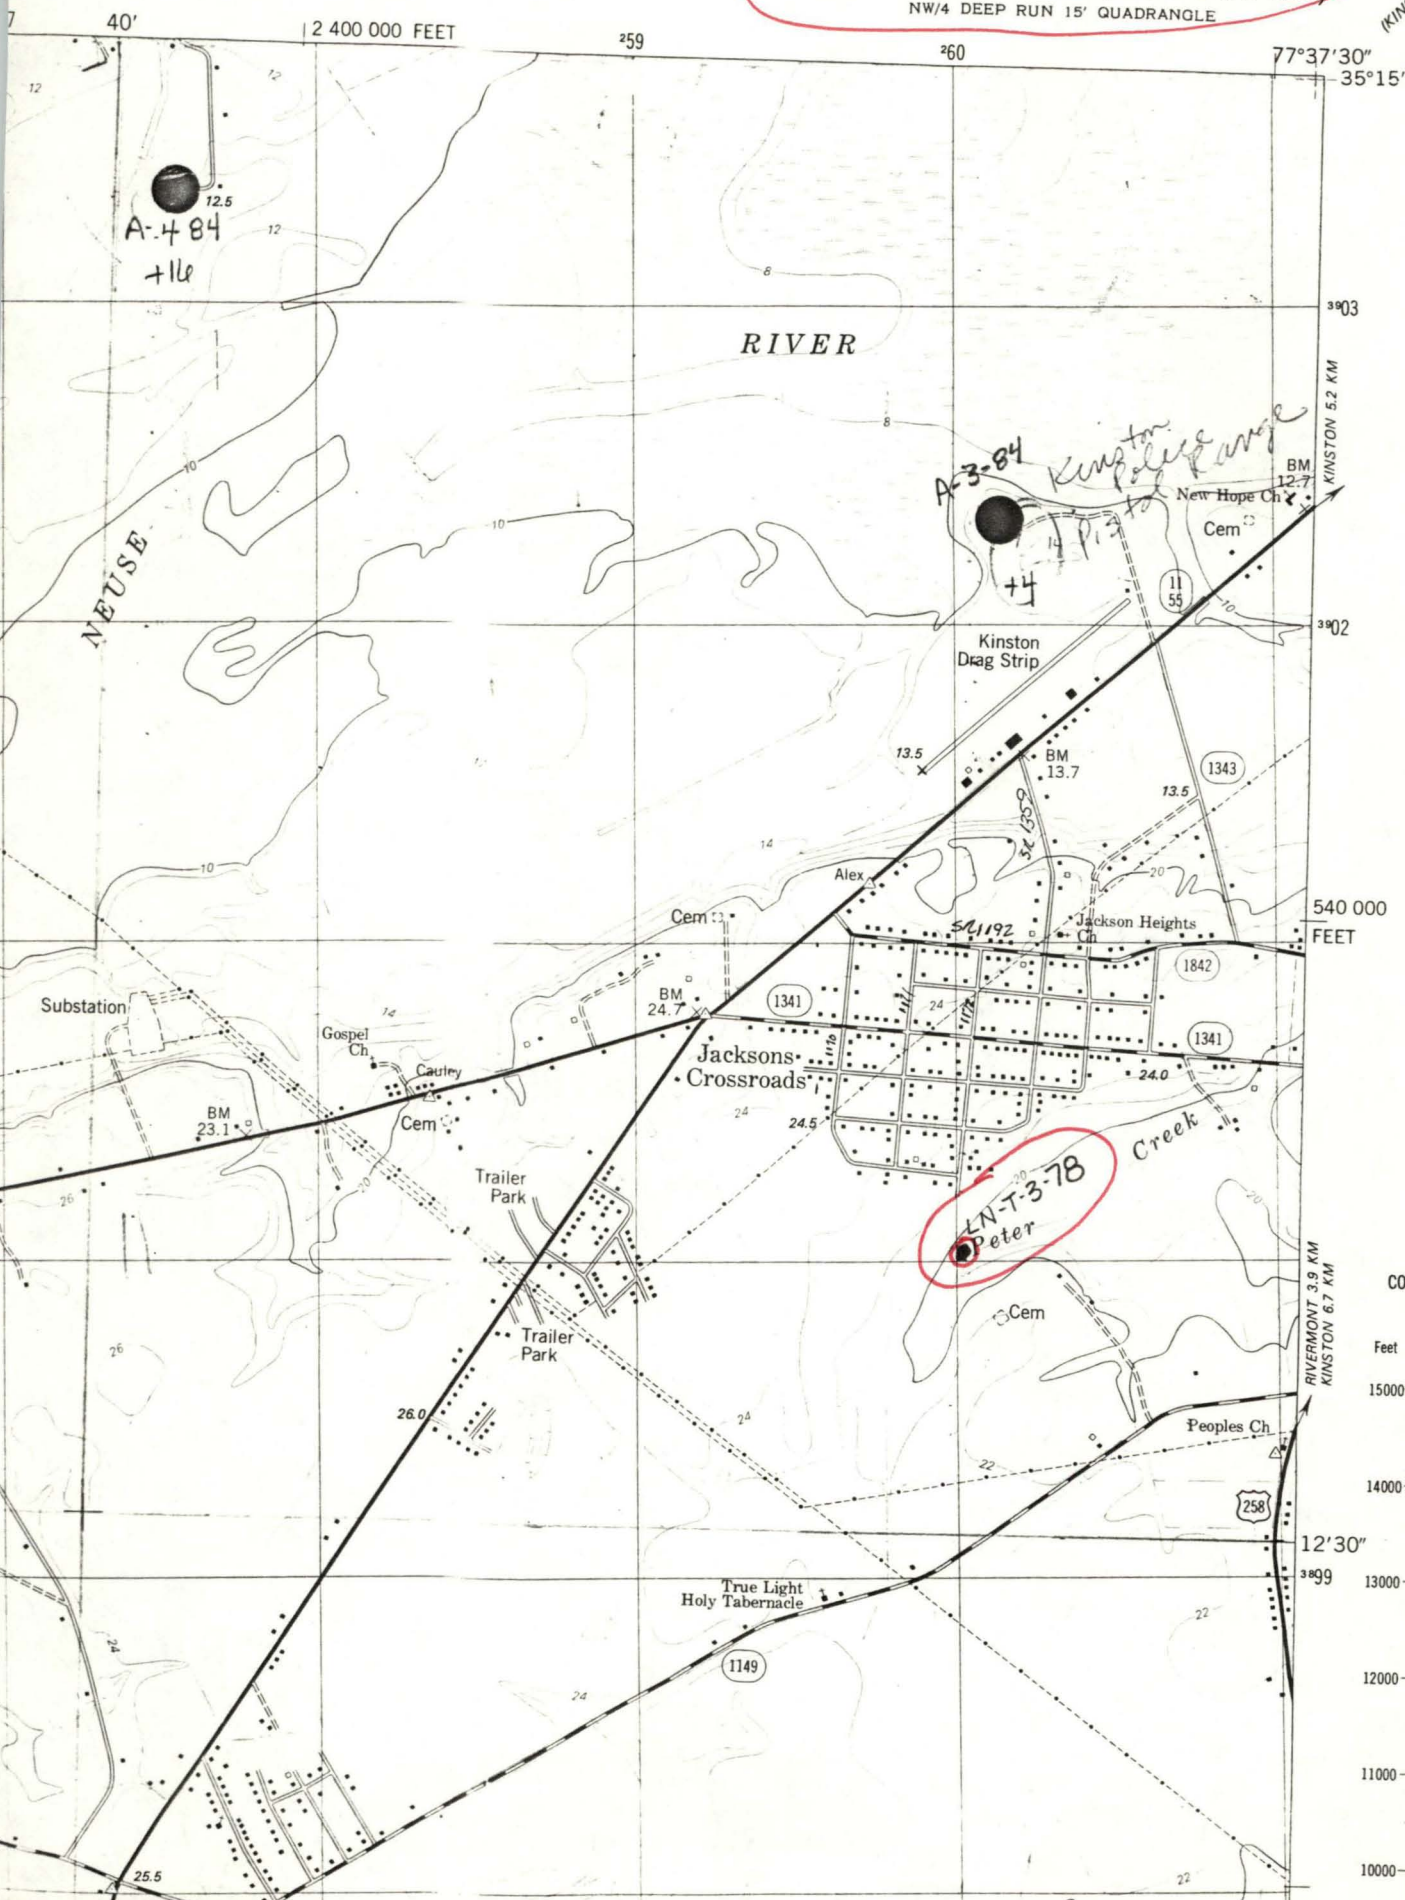

LN-T-3-78

DEEP RUN QUADRANGLE
NORTH CAROLINA-LENOIR CO.
7.5 MINUTE SERIES (TOPOGRAPHIC)
NW/4 DEEP RUN 15' QUADRANGLE

5454.1
KINSTON 1:62 500'

CONVERSION SCALES