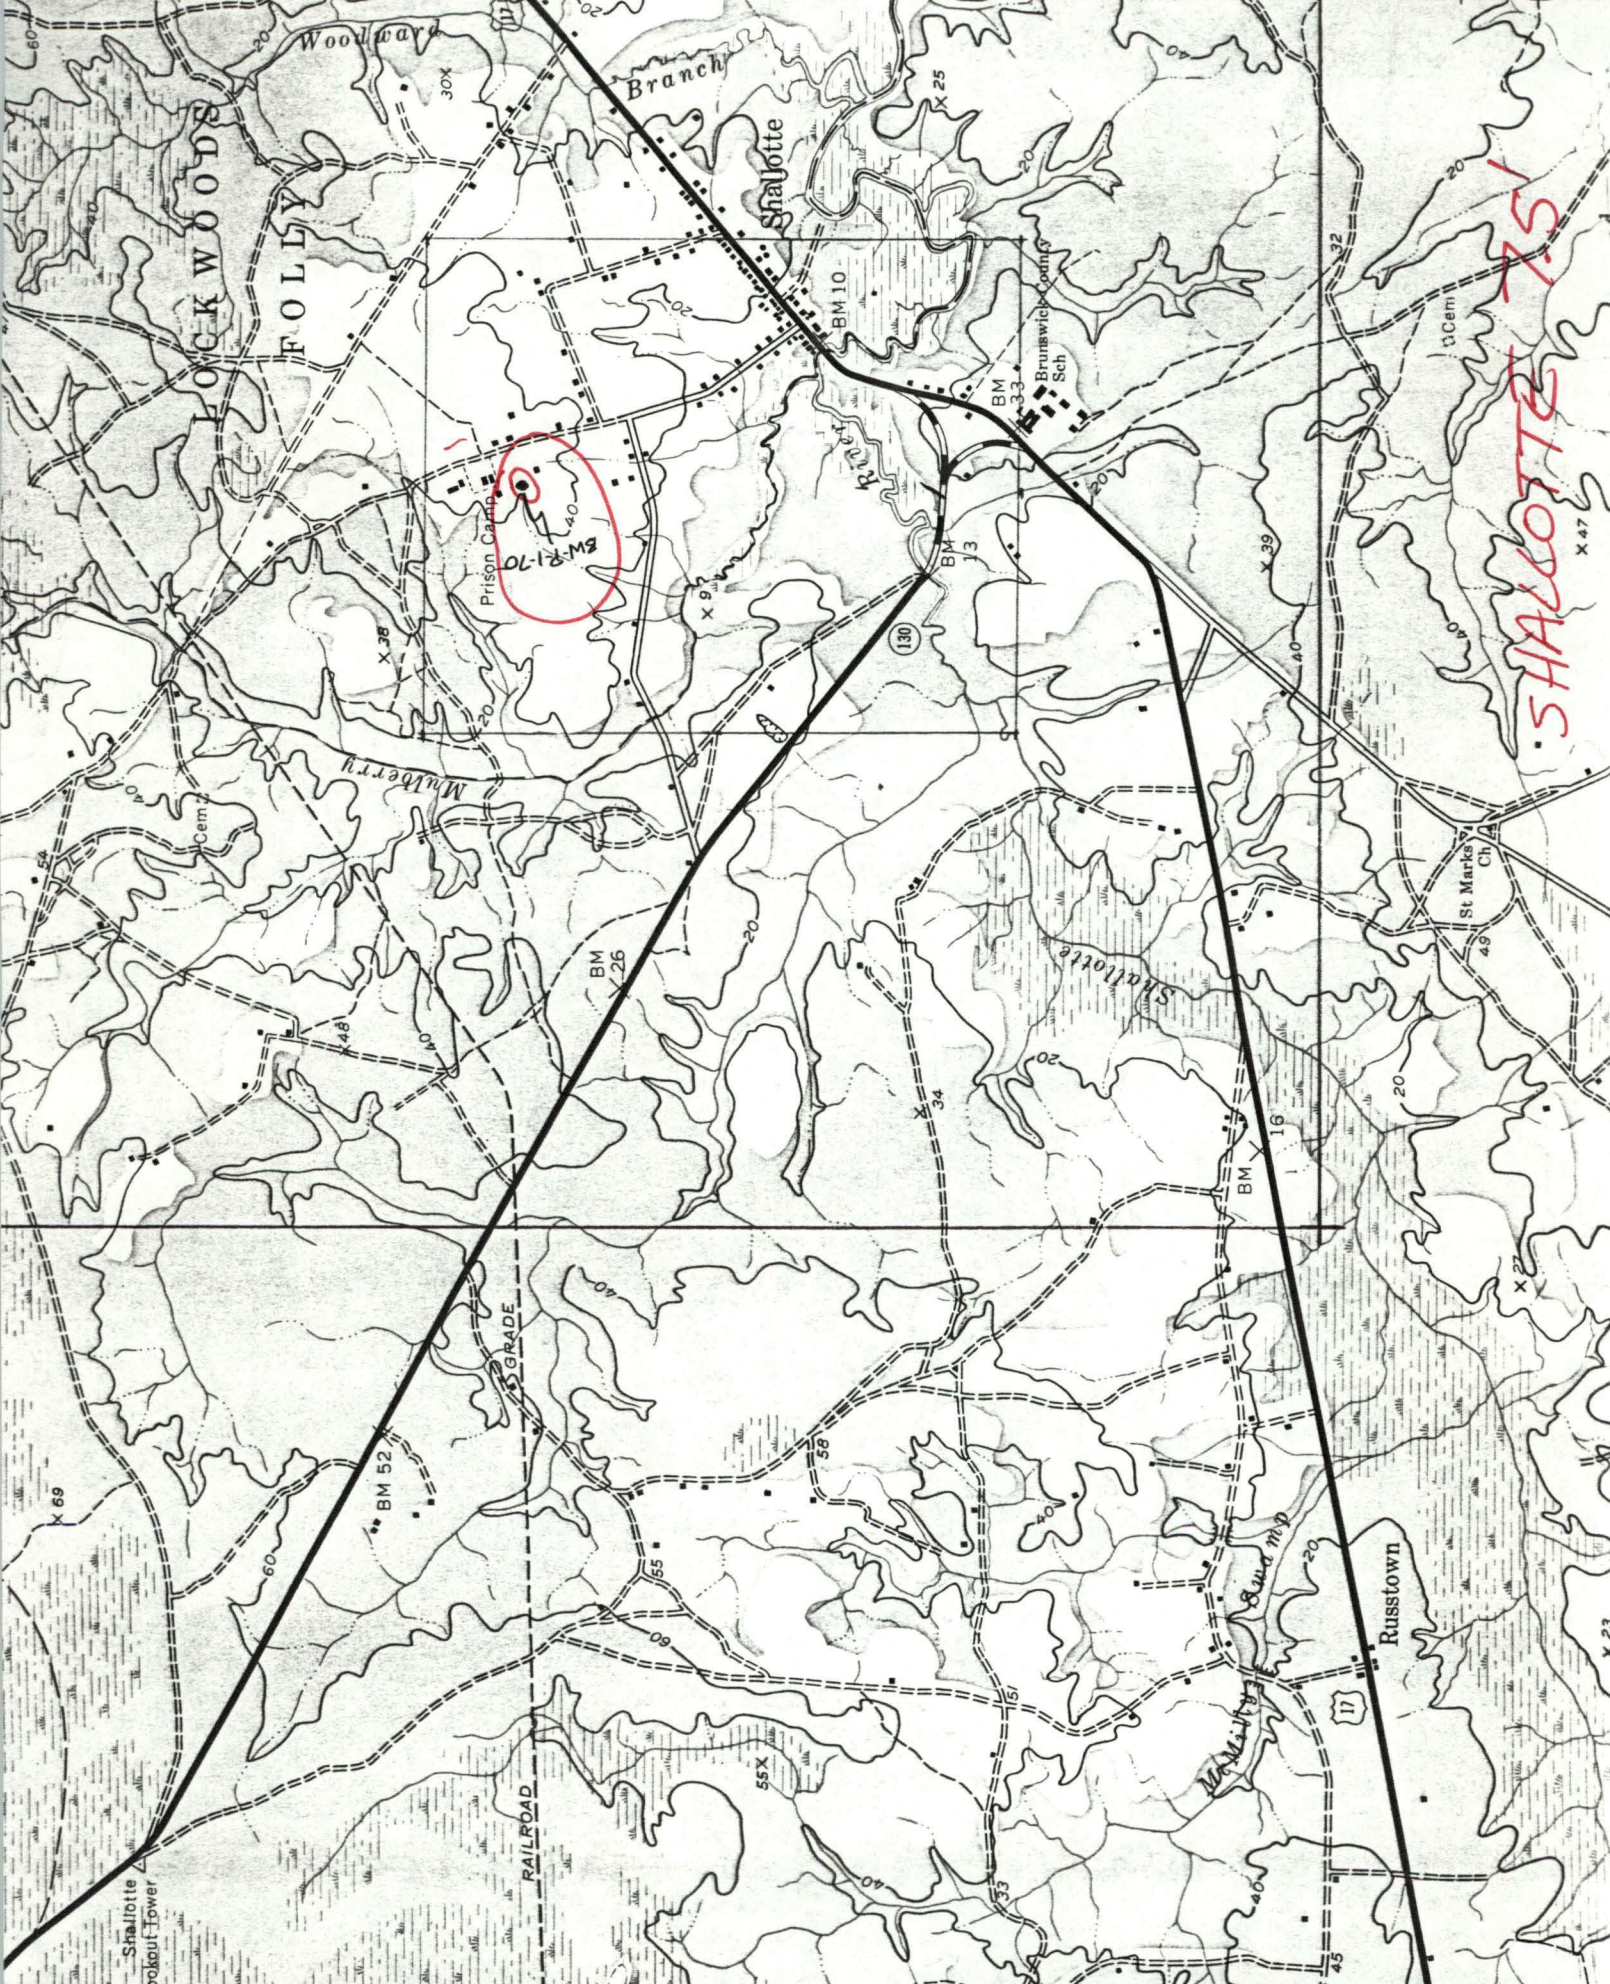

FEET

SUPPLY 6.5 MI. WILMINGTON 34 MI.

57°30'

WOODWARD
BRANCH

SHALLOTTE
MURBERRY

RAILROAD

SHALLOTTE
RIVER

RUSSTOWN

Prison Camp
BM R-170

Brunswick County Sch

SHALLOTTE 751

Russtown

17

St Marks Ch

Shalotte
lookout tower