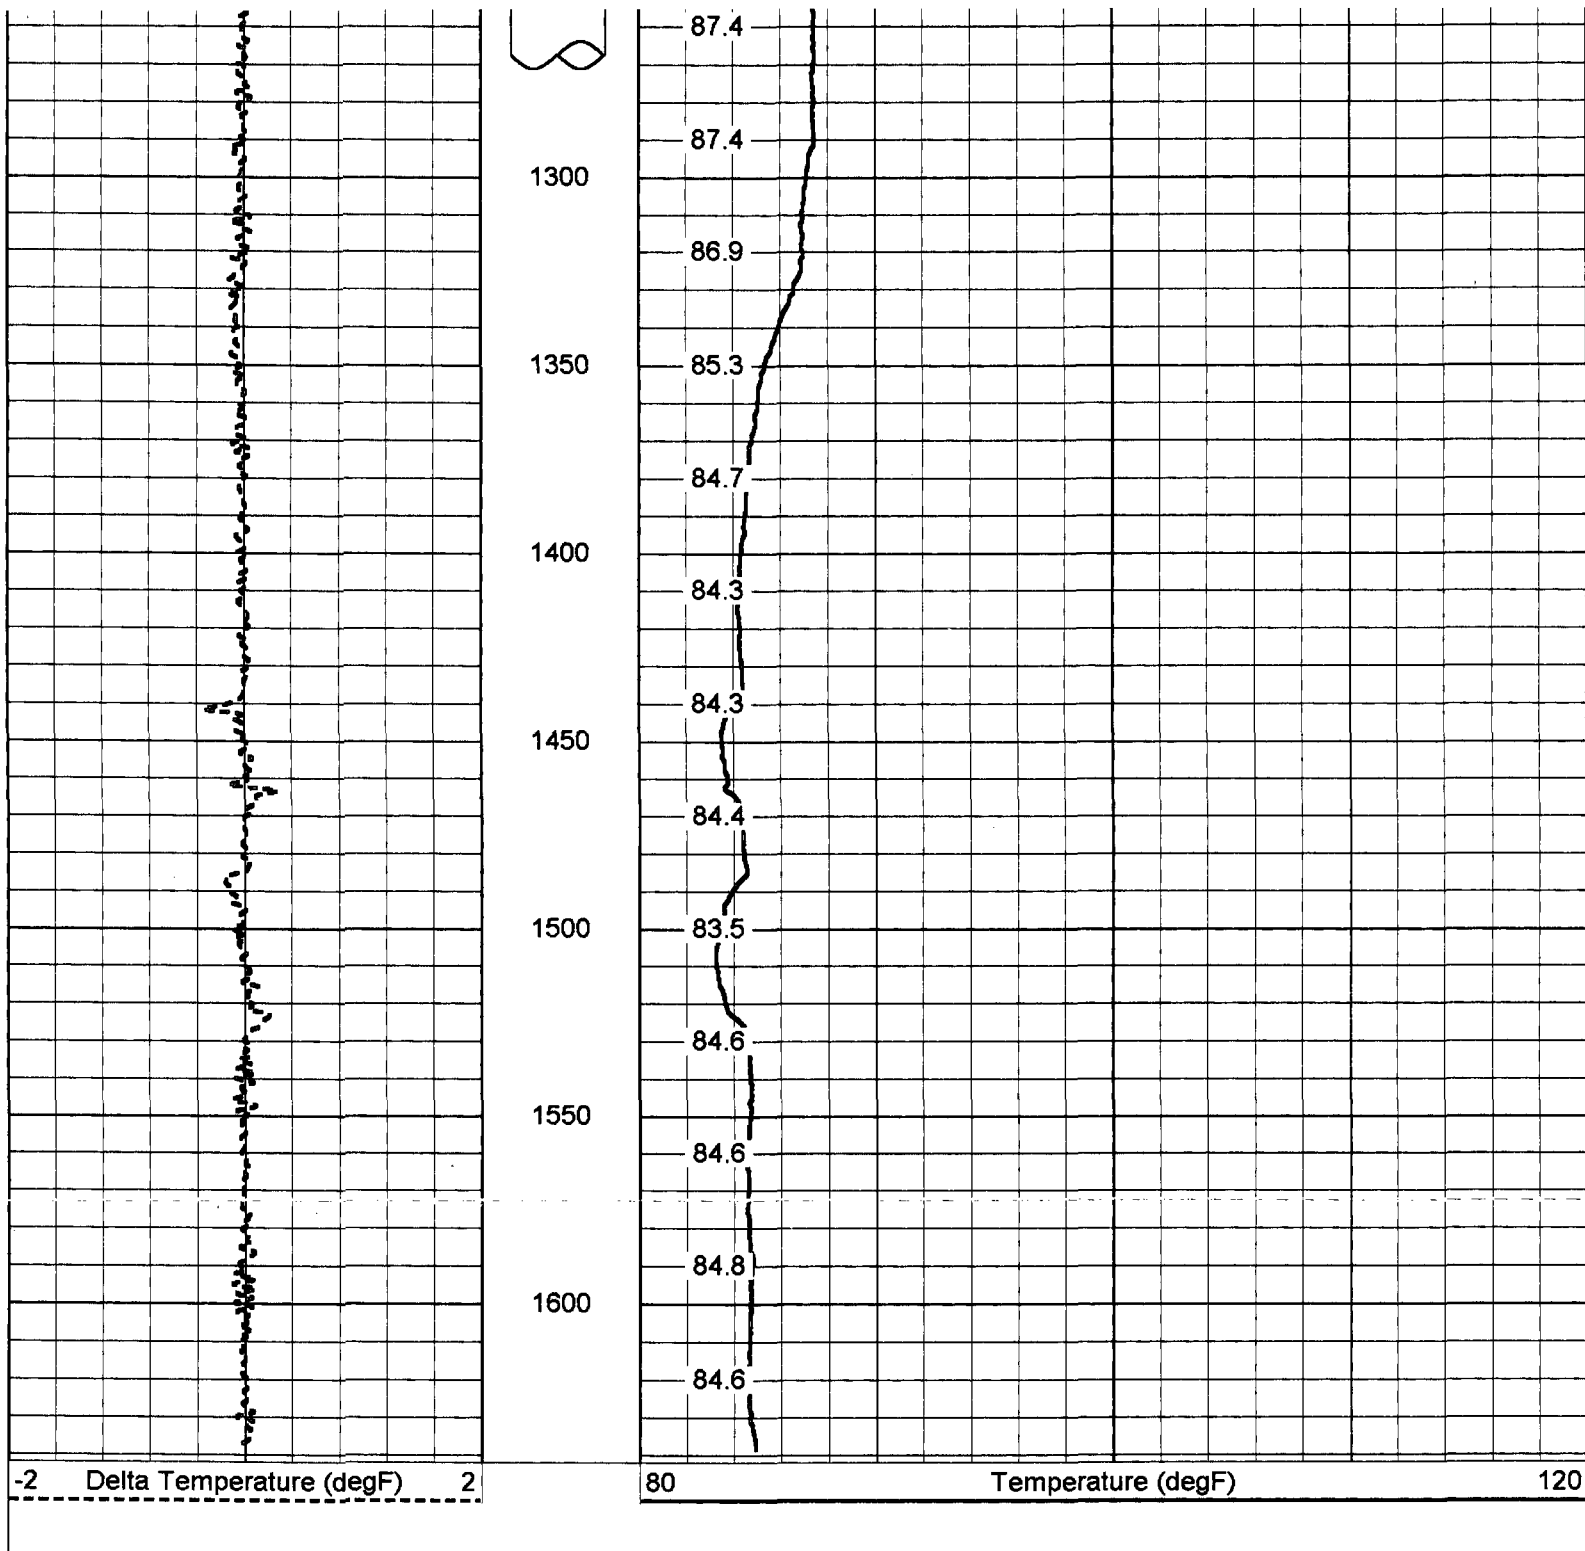

650
700
750
800
850
900
950
1000
1050
1100
1150
1200
1250

Temperature Calibration Report

Serial Number: 952
 Tool Model: RTS
 Performed: Thu May 13 07:17:16 2010

Point #	Reading	Reference
1	420 cps	42 degF
2	831.5 cps	83 degF
3	1472.5 cps	147 degF

TEMP-RTS (952)
70.00 lb 1.69 in OD 25.50 ft

TEMP 0.10 ft

Dataset: IW1/2010MIT/TEMP
Total Length: 25.50 ft
Total Weight: 70.00 lb
O.D.: 1.69 in