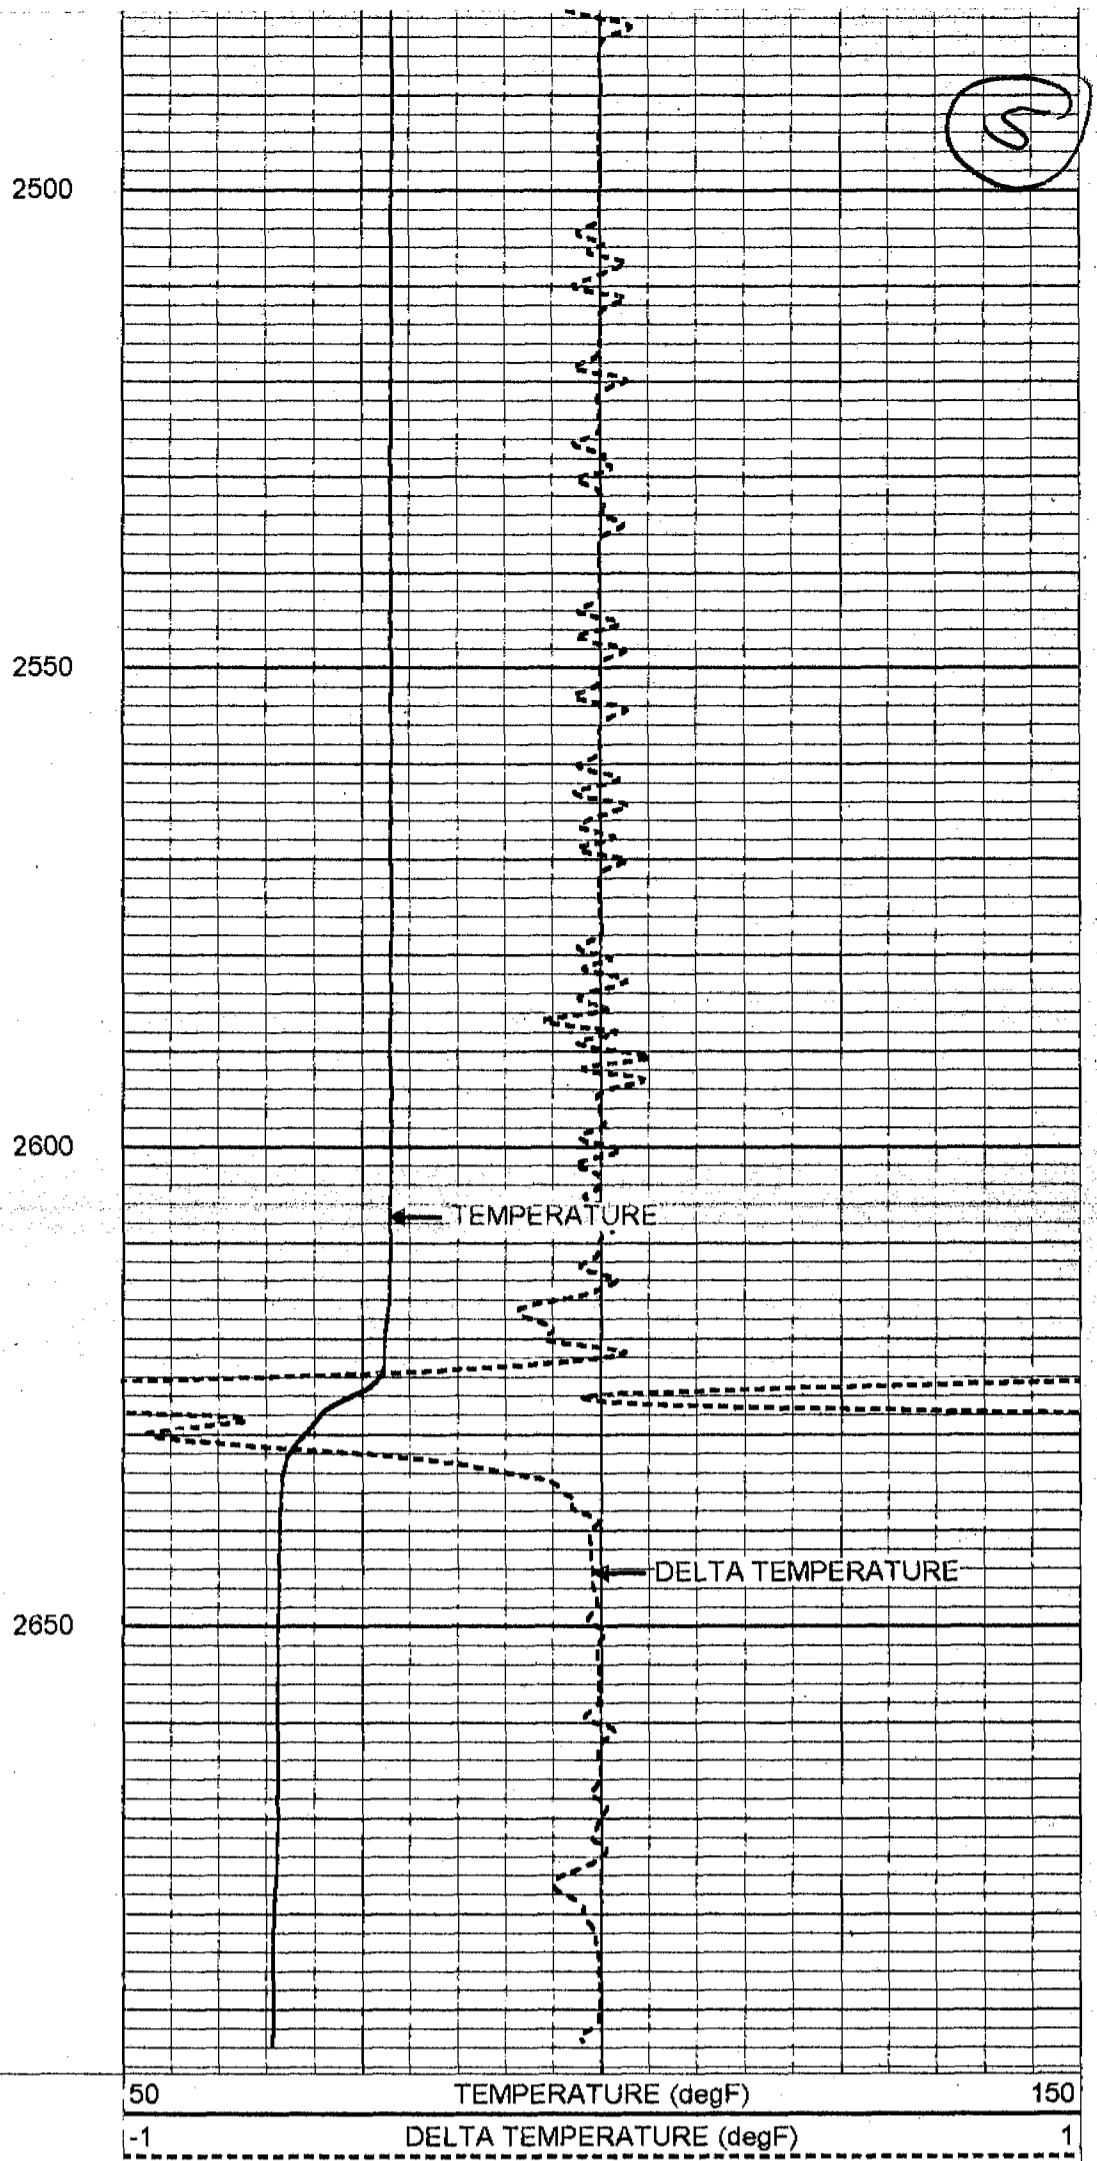

(W)

Dataset: run1/pass3
Total Length: 27.50 ft
Total Weight: 70.00 lb
O.D.: 1.69 in

Temperature Calibration Report				
Serial Number:	951			
Tool Model:	RTS			
Performed:	Wed Mar 15 17:17:31 2000			
Point #	Reading		Reference	
1	346.451	cps	32.5	degF
2	1048.37	cps	71	degF
3	1215	cps	89	degF