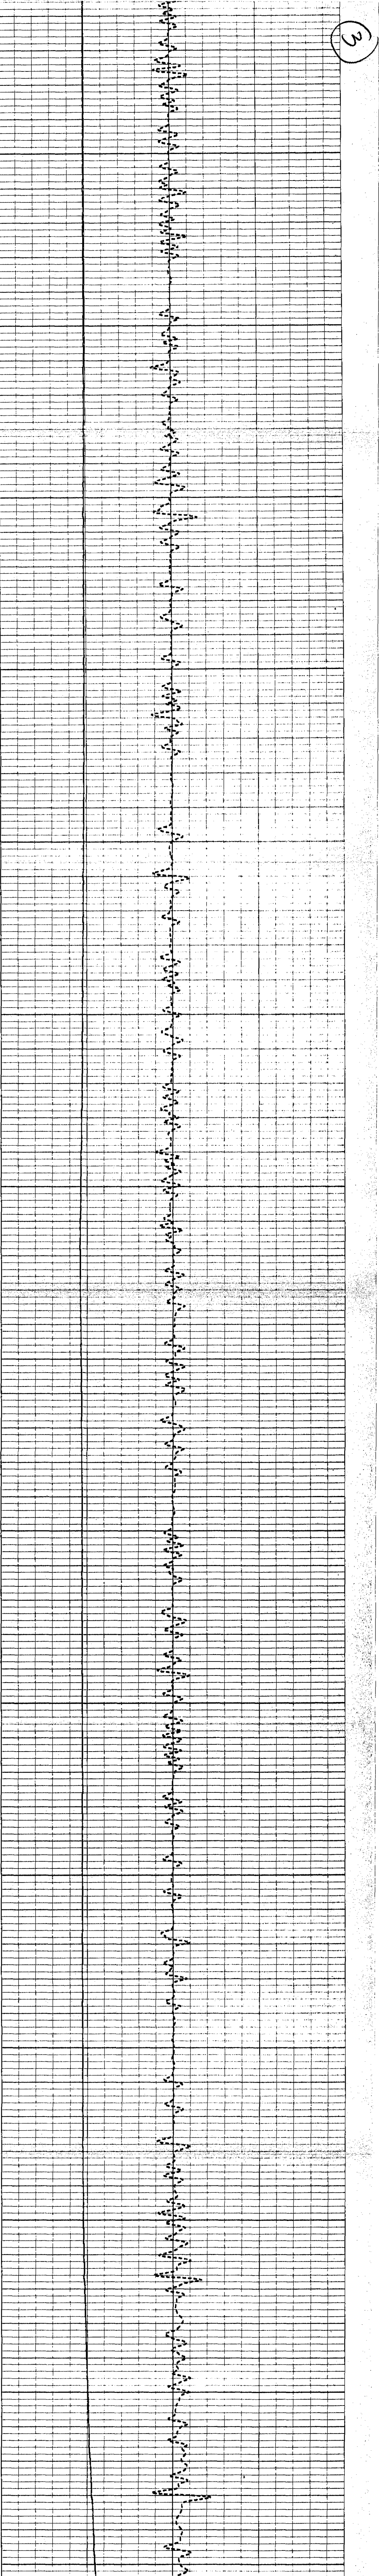

(W)

Dataset: run1/pass3
Total Length: 27.50 ft
Total Weight: 70.00 lb
O.D.: 1.69 in

Temperature Calibration Report				
Serial Number:	951			
Tool Model:	RTS			
Performed:	Wed Mar 15 17:17:31 2000			
Point #	Reading		Reference	
1	346.451	cps	32.5	degF
2	1048.37	cps	71	degF
3	1215	cps	89	degF