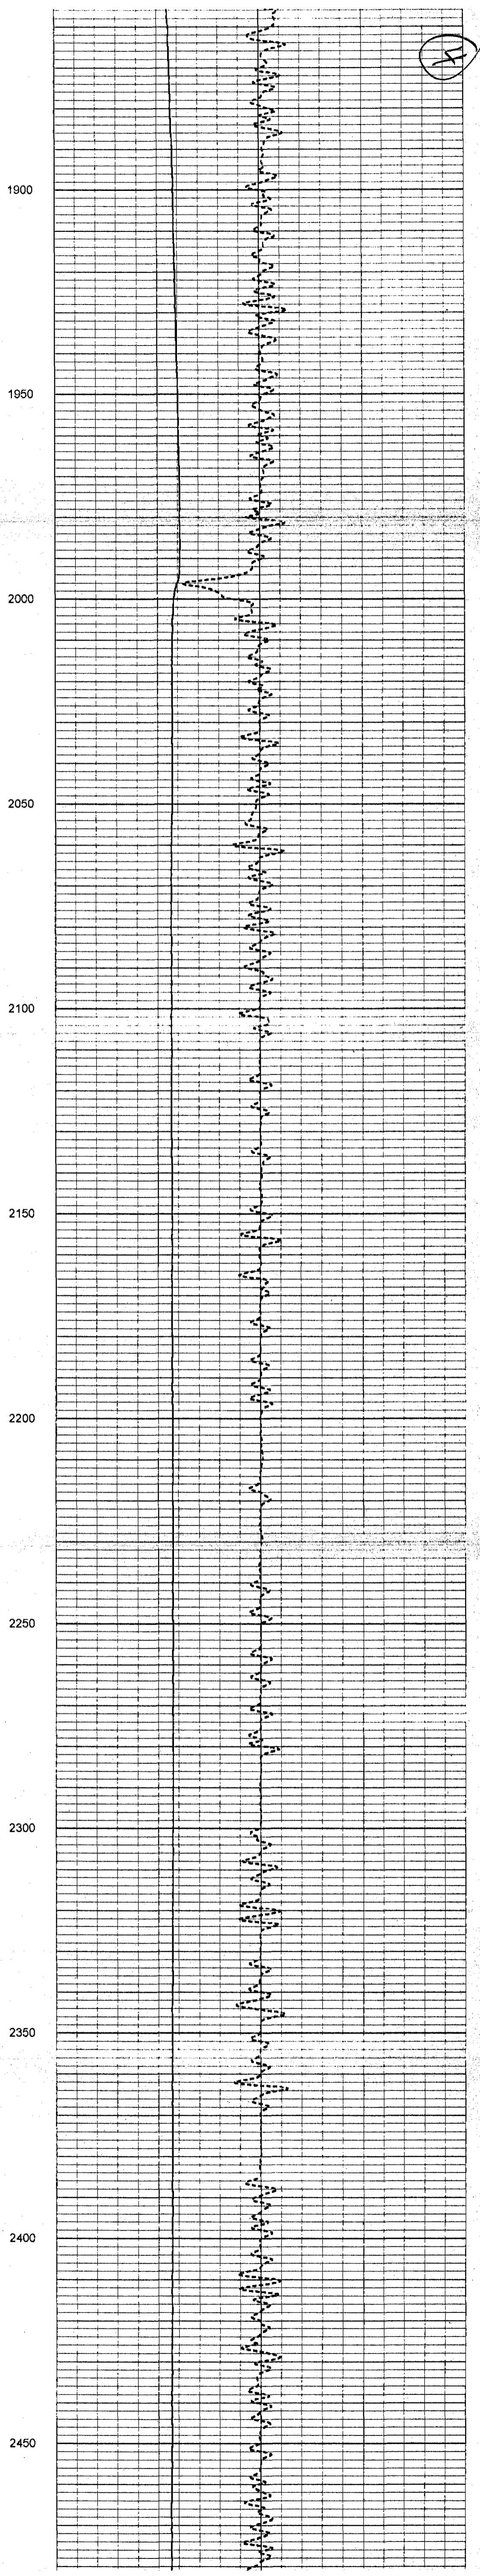

(W)

Dataset: run1/pass3
Total Length: 27.50 ft
Total Weight: 70.00 lb
O.D.: 1.69 in

Temperature Calibration Report				
Serial Number:	951			
Tool Model:	RTS			
Performed:	Wed Mar 15 17:17:31 2000			
Point #	Reading		Reference	
1	346.451	cps	32.5	degF
2	1048.37	cps	71	degF
3	1215	cps	89	degF