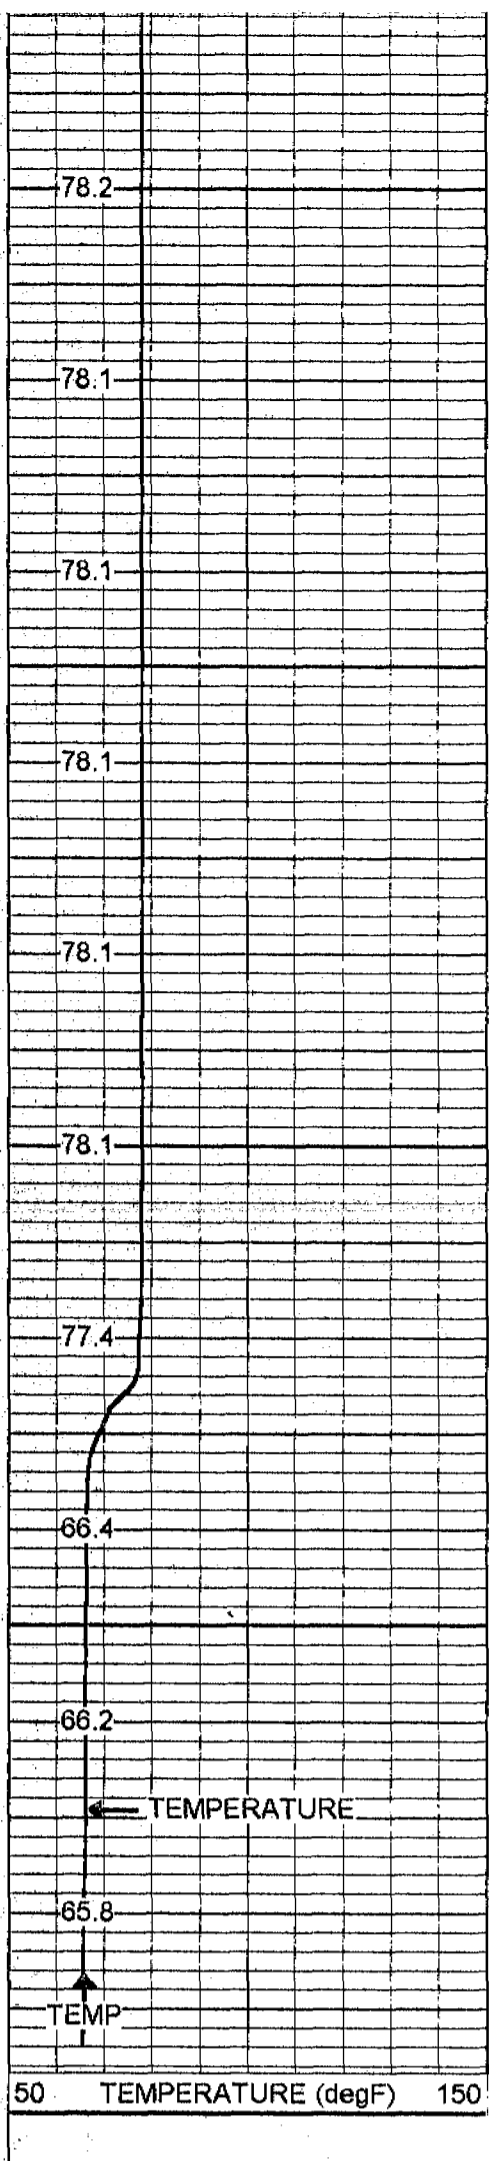

(W)

Dataset: run1/pass3
Total Length: 27.50 ft
Total Weight: 70.00 lb
O.D.: 1.69 in

Temperature Calibration Report				
Serial Number:	951			
Tool Model:	RTS			
Performed:	Wed Mar 15 17:17:31 2000			
Point #	Reading		Reference	
1	346.451	cps	32.5	degF
2	1048.37	cps	71	degF
3	1215	cps	89	degF