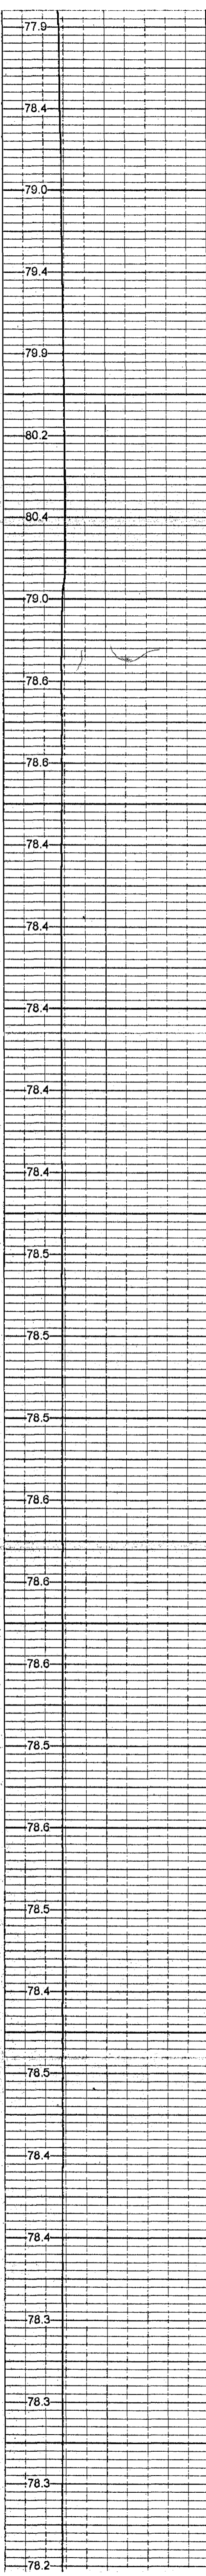

(W)

Dataset: run1/pass3
Total Length: 27.50 ft
Total Weight: 70.00 lb
O.D.: 1.69 in

Temperature Calibration Report				
Serial Number:	951			
Tool Model:	RTS			
Performed:	Wed Mar 15 17:17:31 2000			
Point #	Reading		Reference	
1	346.451	cps	32.5	degF
2	1048.37	cps	71	degF
3	1215	cps	89	degF