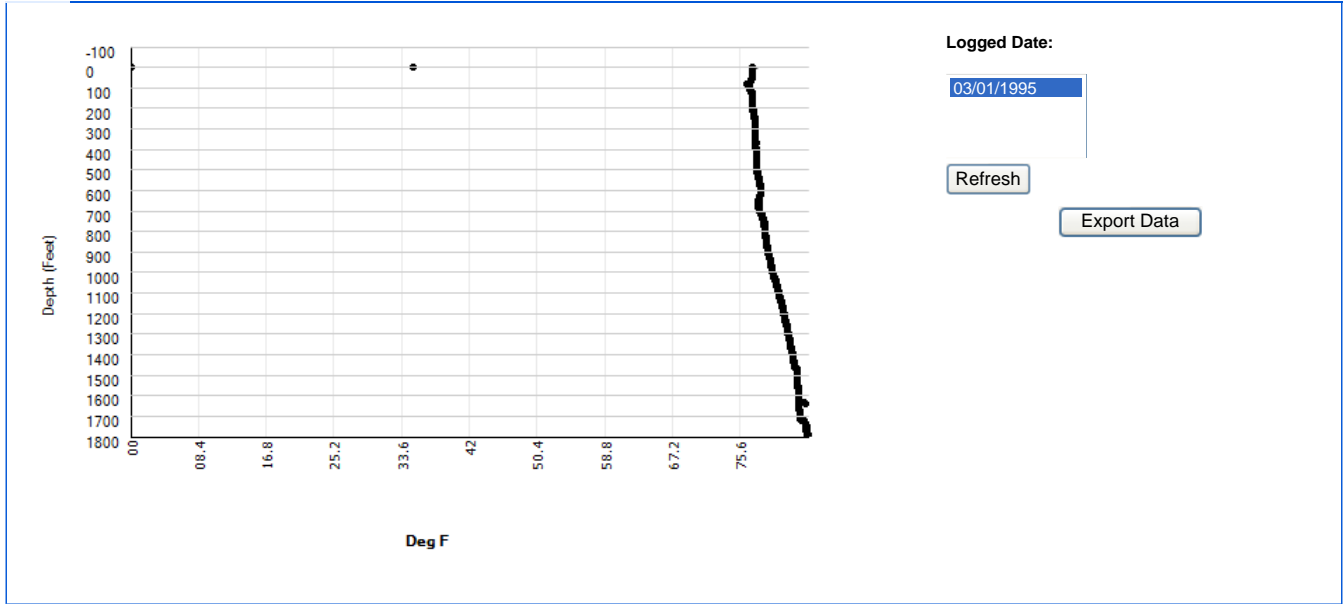

**768178 ROMP 14 U FLDN
AQ OB TEMP (AVPK)**

Temperature

[<< Back to Search Results](#)

Chart Preview Daily Aggregate Data

Logged Date:

03/01/1995

Refresh

Export Data