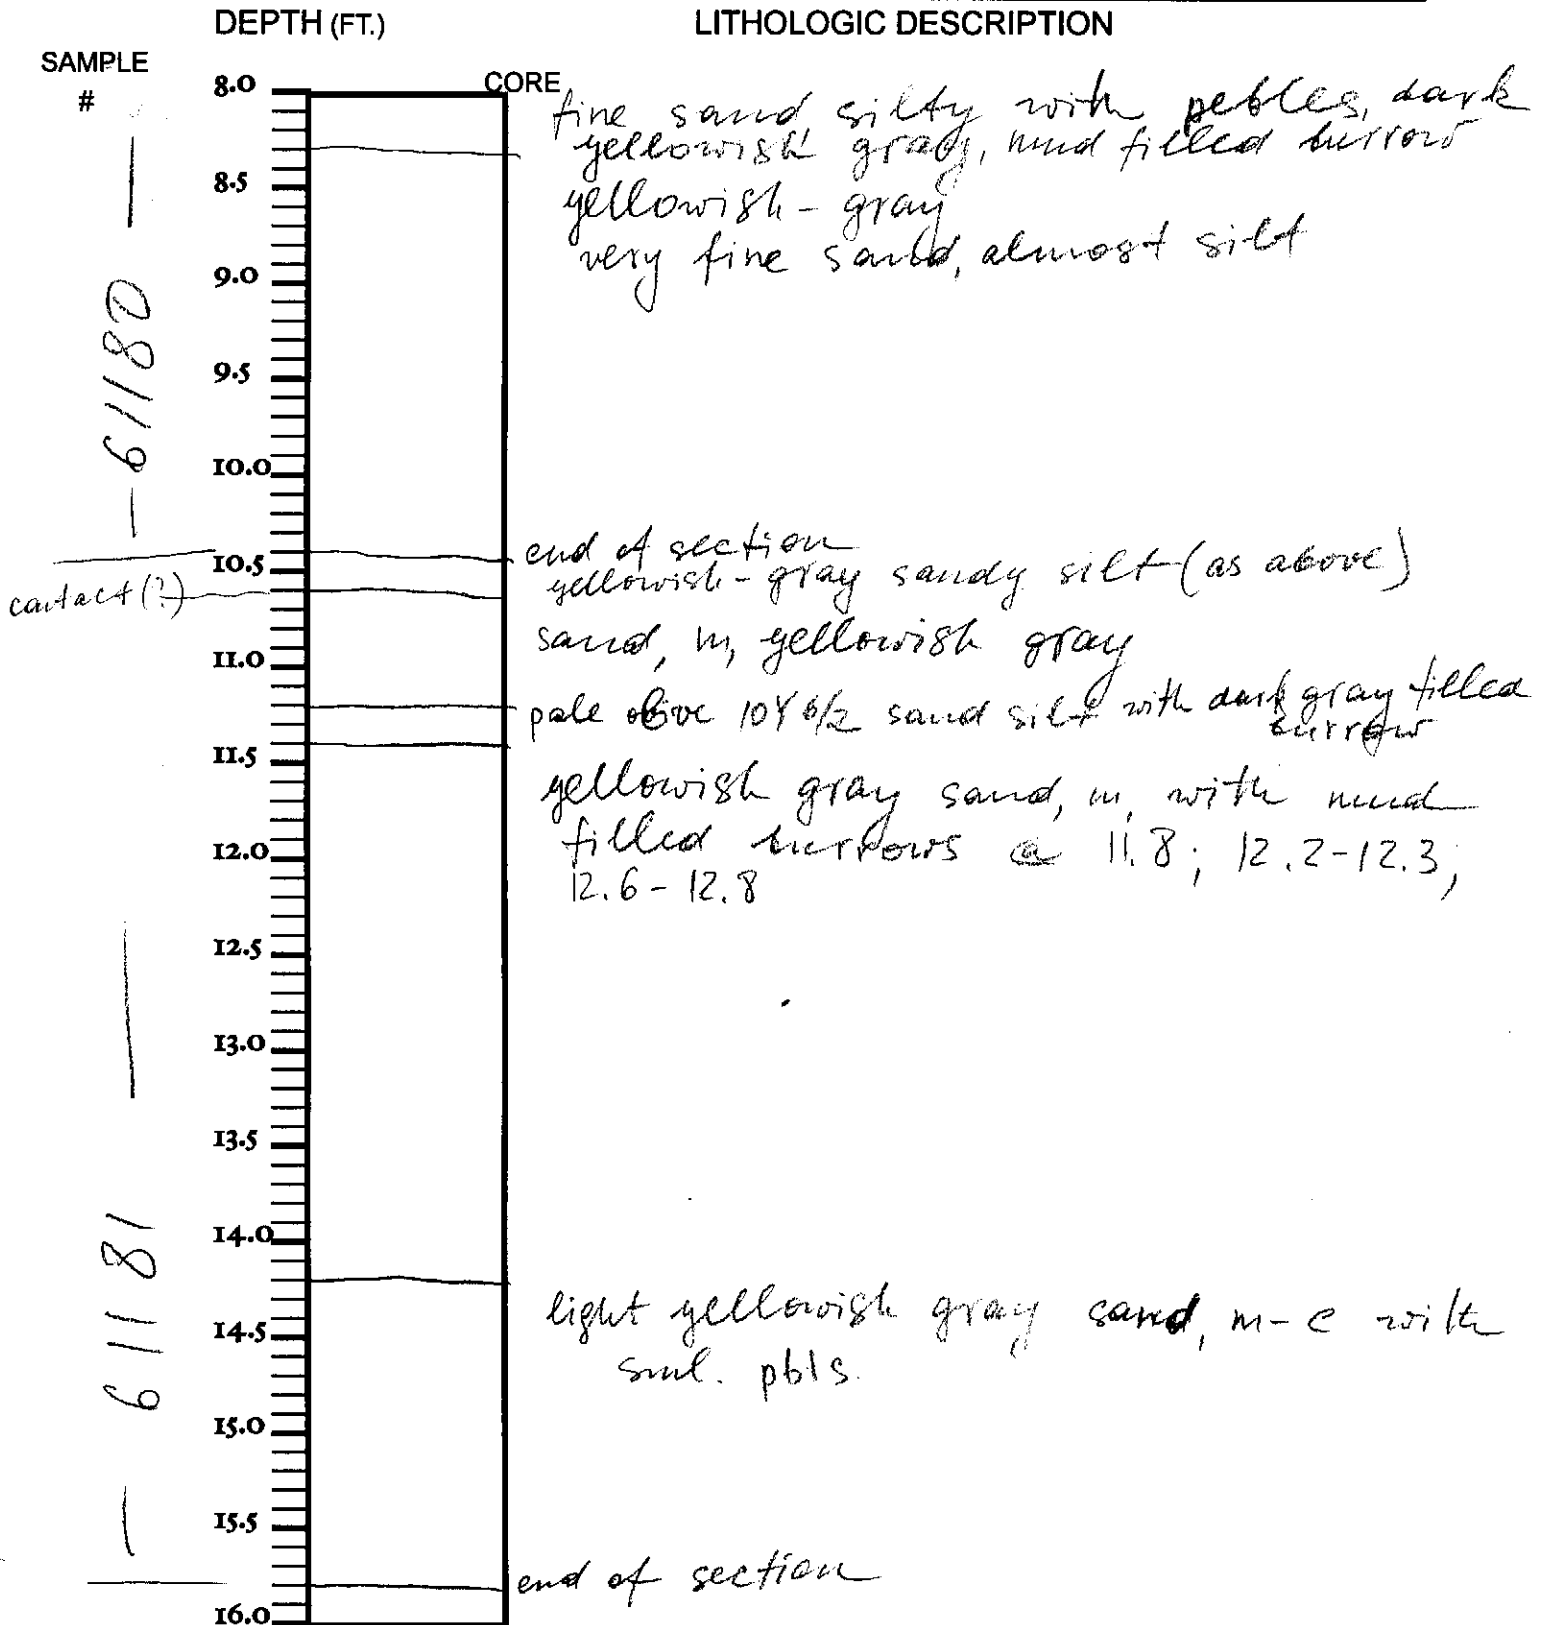

DGSID 25-01 DATE DESCR. 08/06/97
 LOCALID KHV-76 DESCR. BY DLV
 WATER DEPTH 43.0 FT.

DGSID Rj 25-01
LOCALID KHV-76
WATER DEPTH 43.0 FT.

DATE DESCR. 08/06/87
DESCR. BY DLN

DGSID Rj 25-01
LOCALID KHV-76
WATER DEPTH 43.0 FT.

DATE DESCR. 08/06/97
DESCR. BY DLN