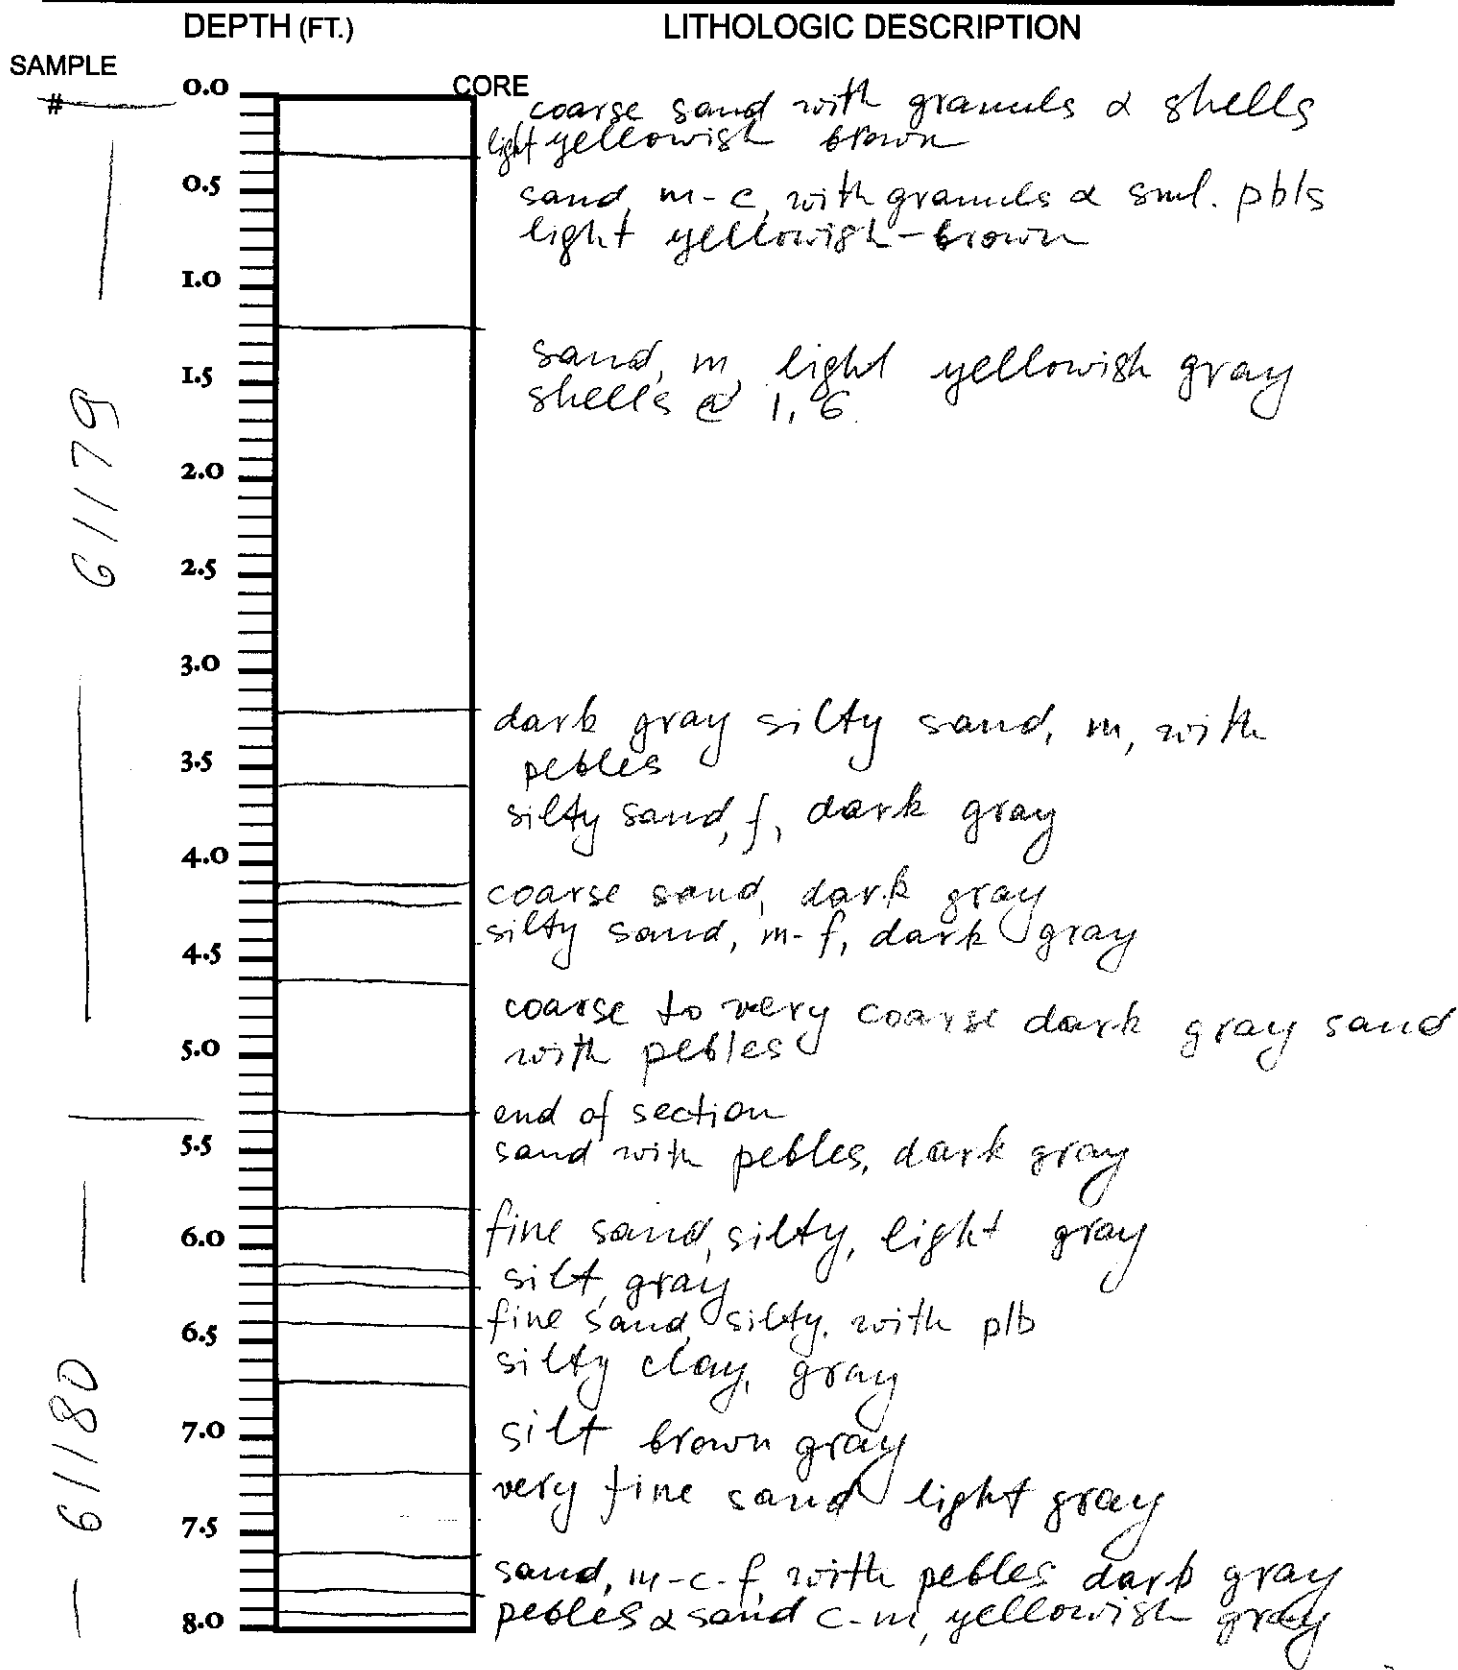

DGSID 25-01 DATE DESCR. 08/06/97
 LOCALID KHV-76 DESCR. BY DLV
 WATER DEPTH 43.0 FT.

DGSID Rj 25-01
LOCALID KHV-76
WATER DEPTH 43.0 FT.

DATE DESCR. 08/06/87
DESCR. BY DLN

DGSID Rj 25-01
LOCALID KHV-76
WATER DEPTH 43.0 FT.

DATE DESCR. 08/06/97
DESCR. BY DLN