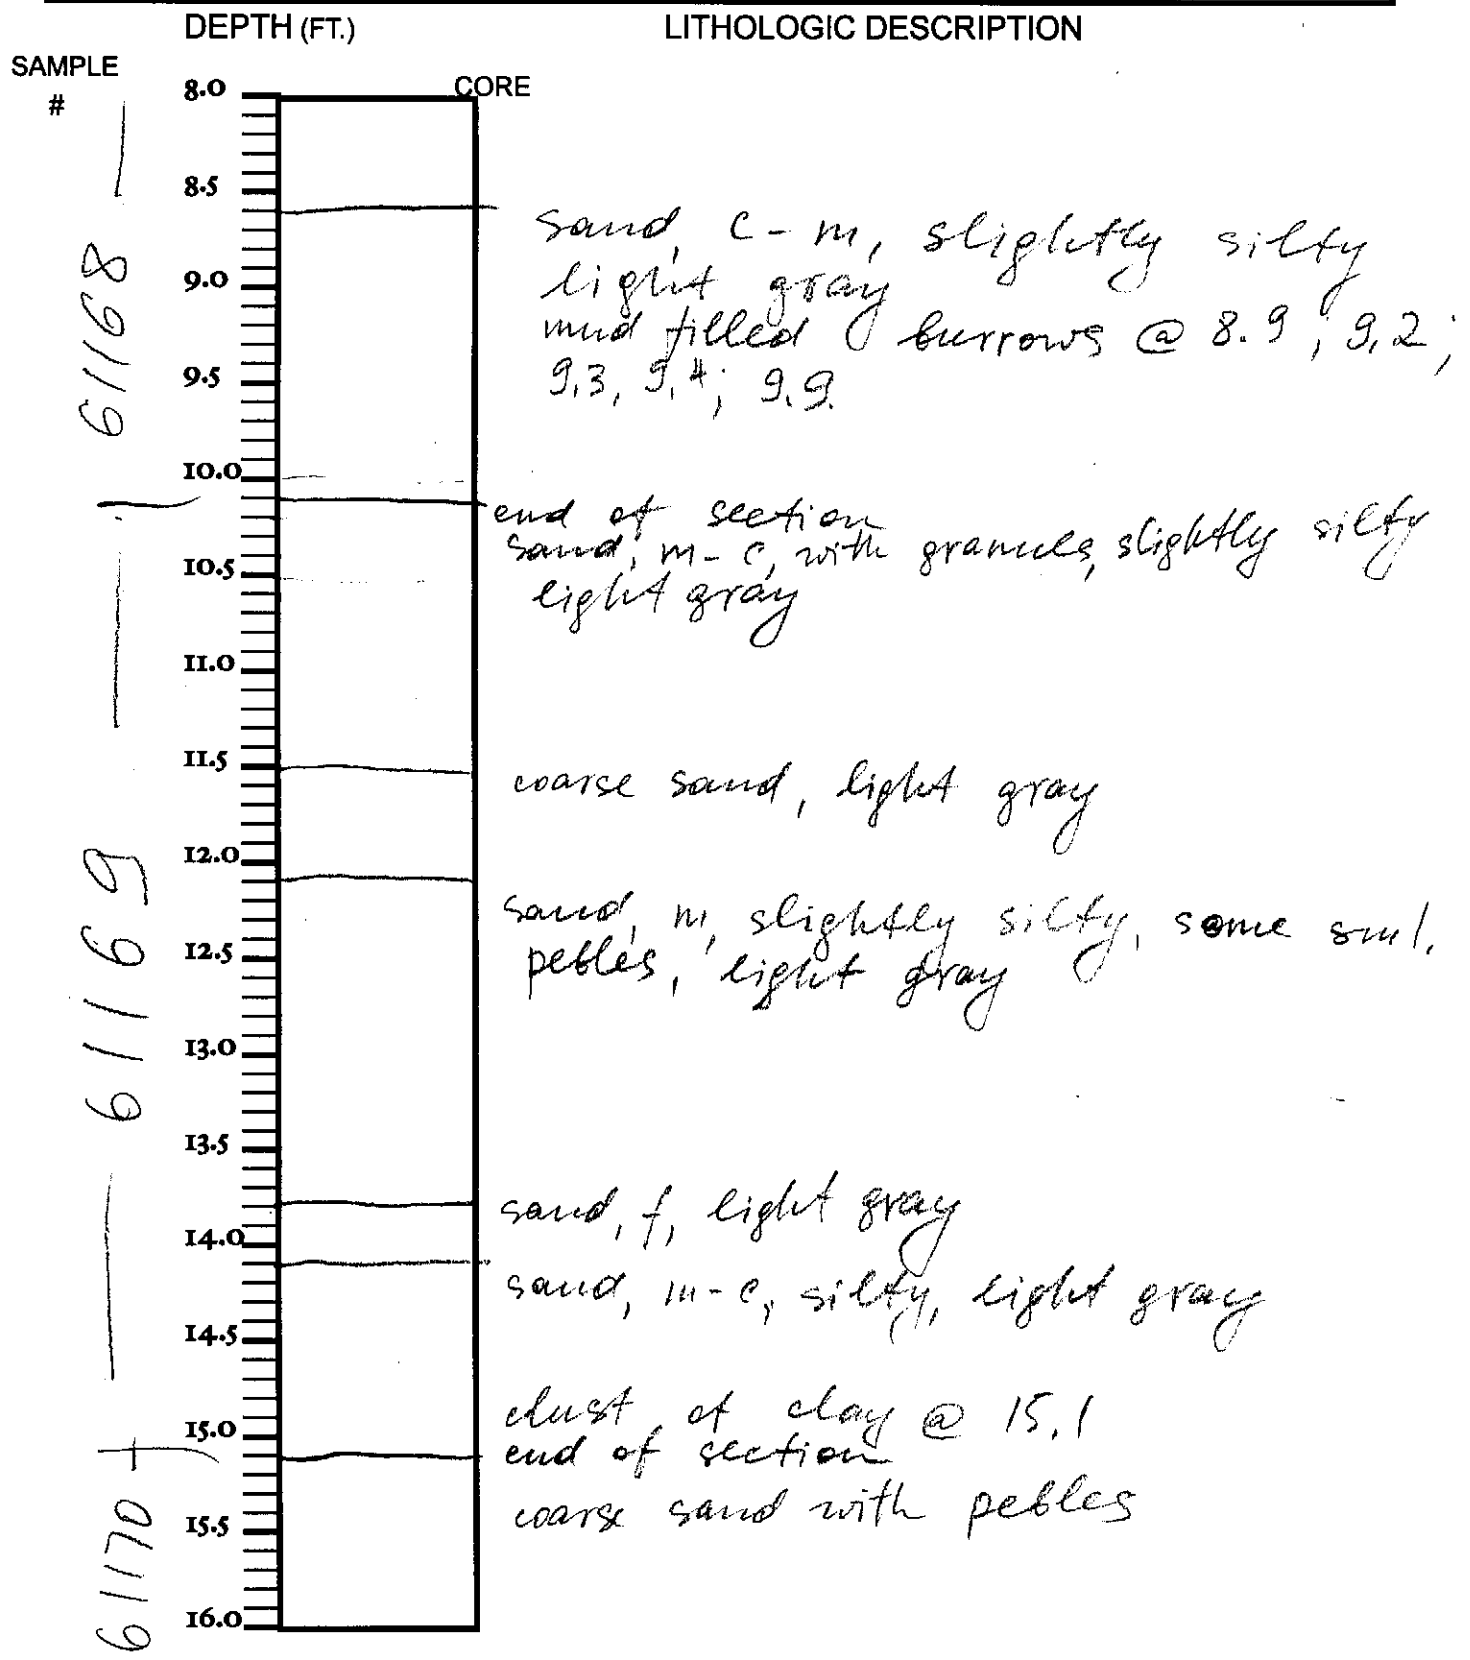

DGSID Rj 24-01
LOCALID KHV-73
WATER DEPTH -43.5 FT.

DATE DESCR. 08/06/97
DESCR. BY DLN

DGSID Rj 24-01 DATE DESCR. 08/06/97
 LOCALID KHV-73 DESCR. BY DLN
 WATER DEPTH -43.5 FT.

DGSID Rj24-01
LOCALID KHV-73
WATER DEPTH 43.5 FT.

DATE DESCR. 08/06/97
DESCR. BY DLN