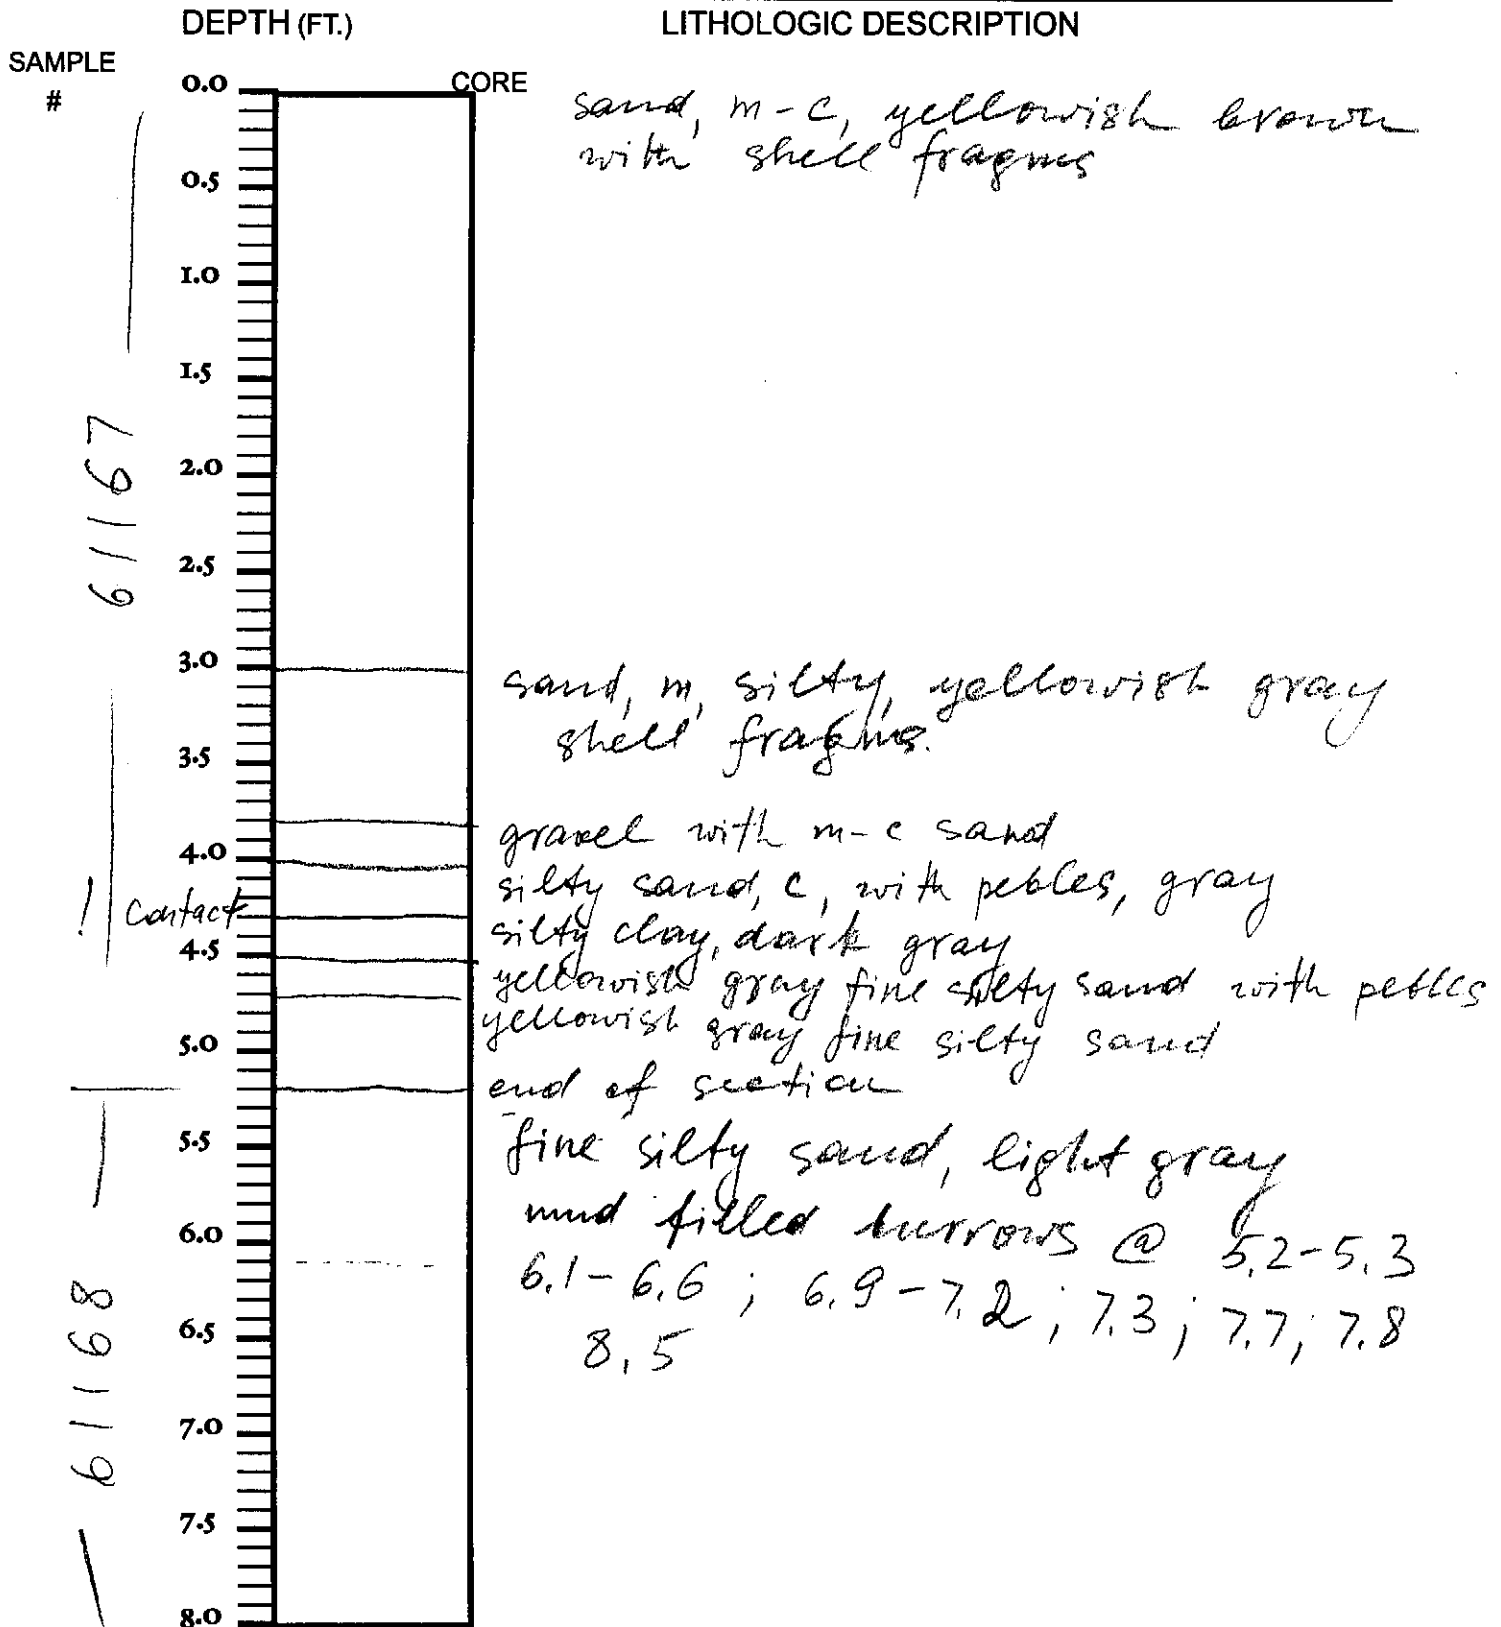

DGSID Rj 24-01
LOCALID KHV-73
WATER DEPTH -43.5 FT.

DATE DESCR. 08/06/97
DESCR. BY DLN

DGSID Rj 24-01 DATE DESCR. 08/06/97
 LOCALID KHV-73 DESCR. BY DLN
 WATER DEPTH -43.5 FT.

DGSID Rj24-01
LOCALID KHV-73
WATER DEPTH 43.5 FT.

DATE DESCR. 08/06/97
DESCR. BY DLN