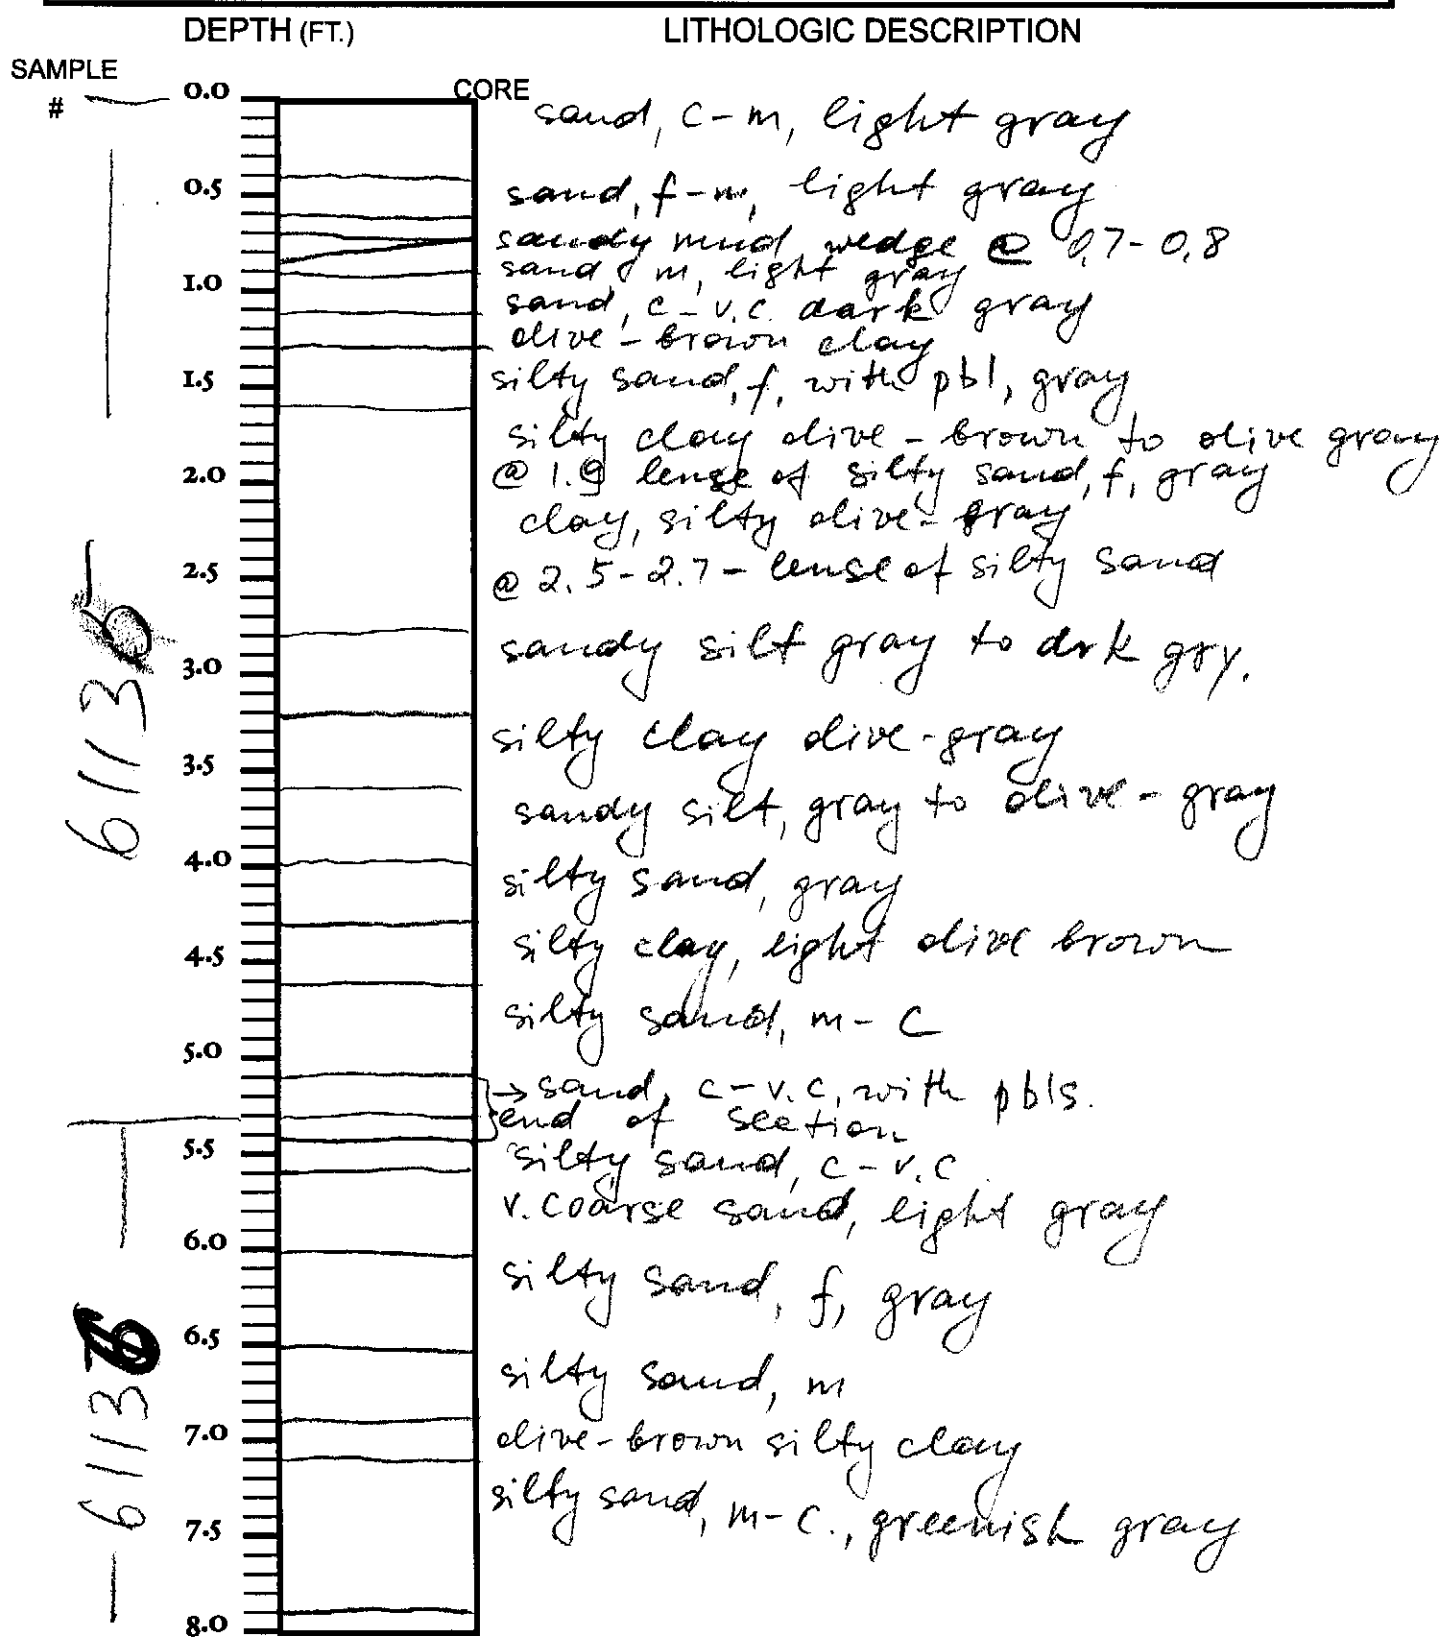

DGSID Rj 45-01
 LOCALID RHV-65
 WATER DEPTH -51.0 FT.

DATE DESCR. 07/31/97
 DESCR. BY DLN

DGSID Q: 45-01
 LOCALID 0 KHV-65
 WATER DEPTH 51.0 FT.

DATE DESCR. 07/31/97
 DESCR. BY DLN

DGSID W:45-01
LOCALID 0 KHV-65
WATER DEPTH -51.0 FT.

DATE DESCR. 07/31/97
DESCR. BY DLN