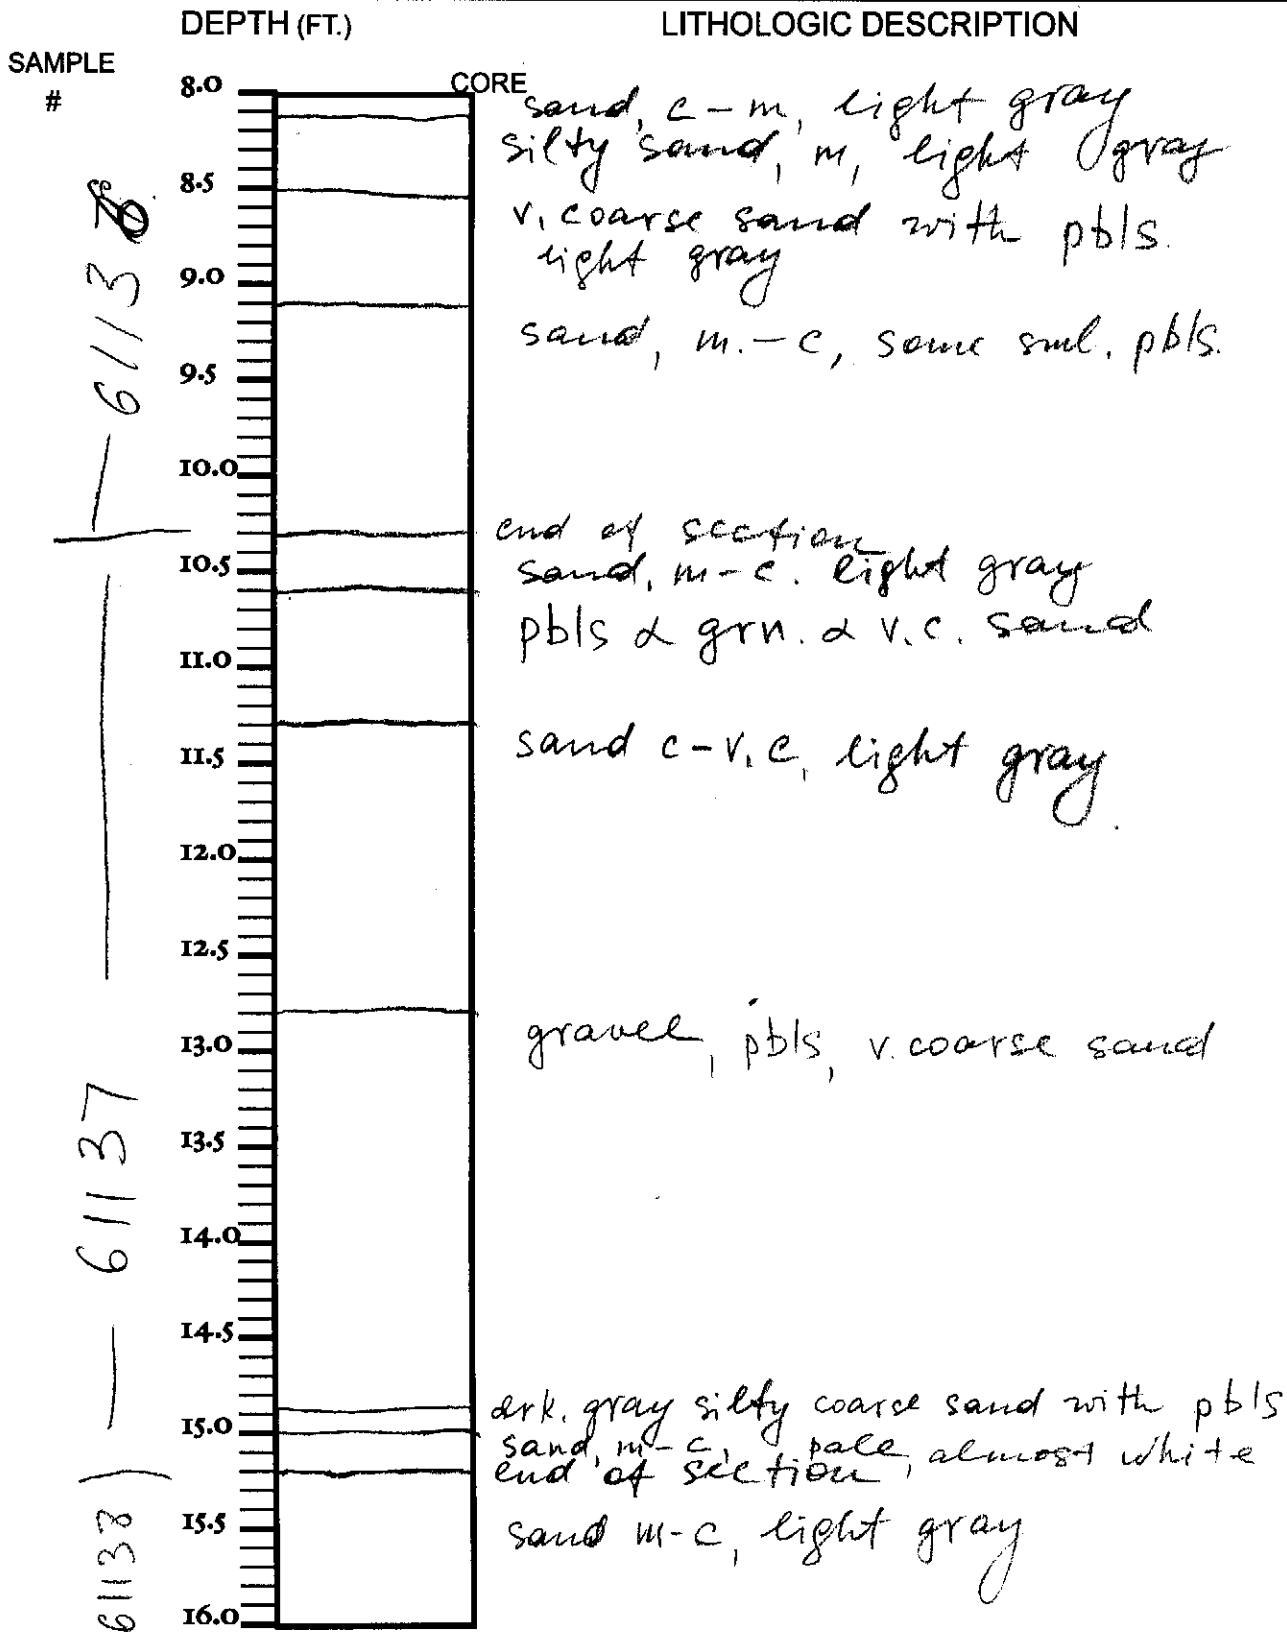

DGSID Rj 45-01
 LOCALID RHV-65
 WATER DEPTH -51.0 FT.

DATE DESCR. 07/31/97
 DESCR. BY DLN

DGSID Q: 45-01
 LOCALID 0 KHV-65
 WATER DEPTH 51.0 FT.

DATE DESCR. 07/31/97
 DESCR. BY DLN

DGSID W:45-01
LOCALID 0 KHV-65
WATER DEPTH -51.0 FT.

DATE DESCR. 07/31/97
DESCR. BY DLN