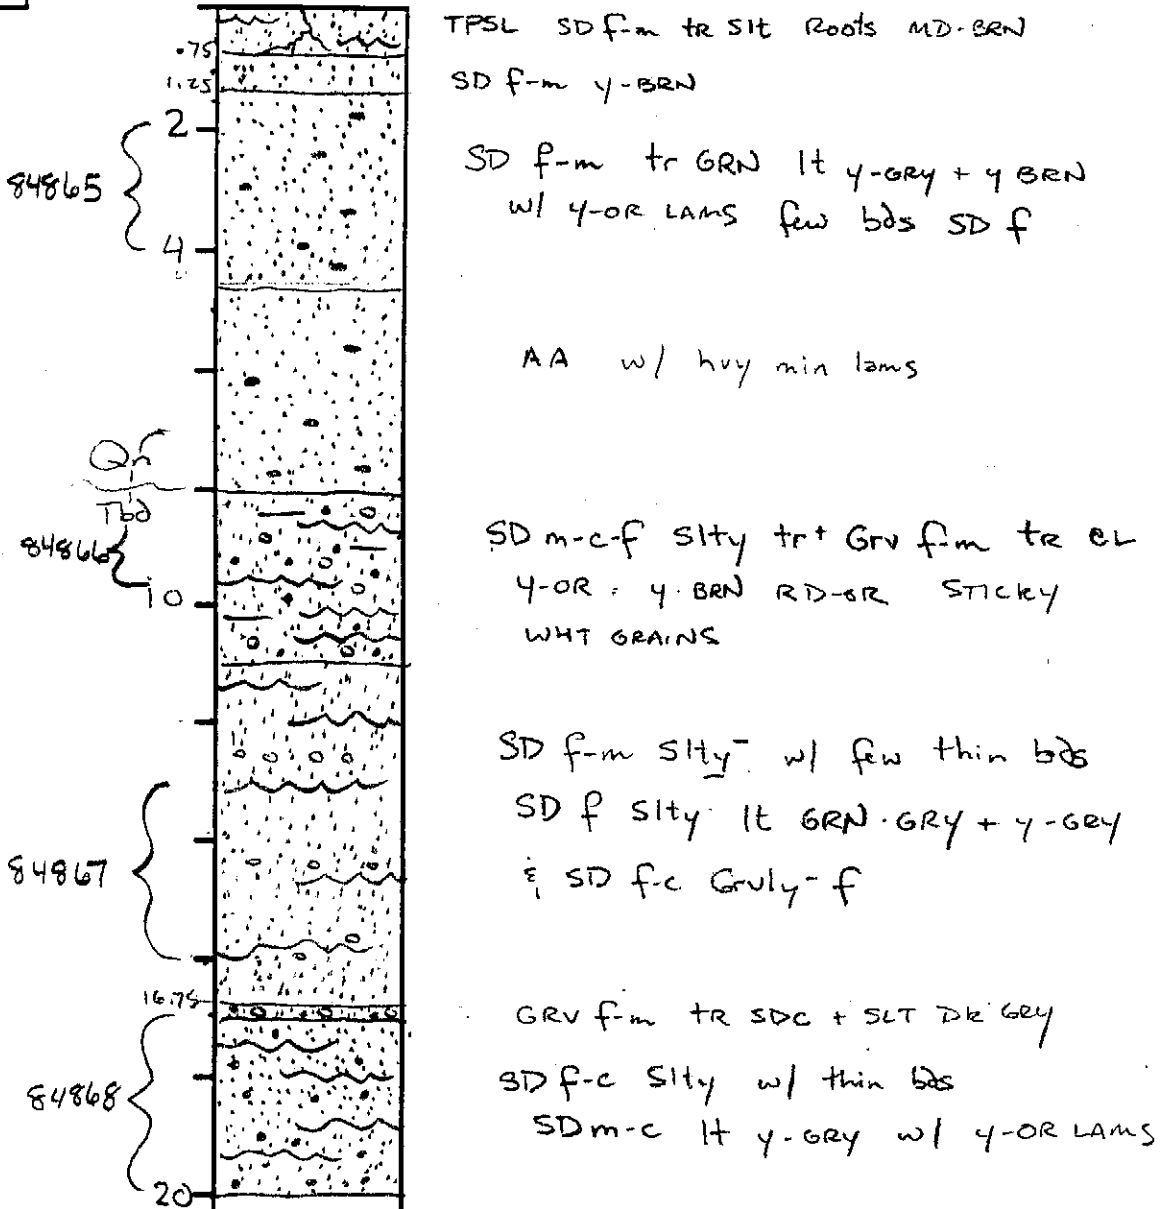

SEE

33'

74DH21

DGS ID

00,43-0,2

SAMPLES,
PHOTOS

NOTED BY
→

DEPTH
INTERVAL

SYMBOL
DESCRIPTION

DESCRIPTION, COMMENTS, SKETCH OF OUTCROP

UNITS EXPOSED