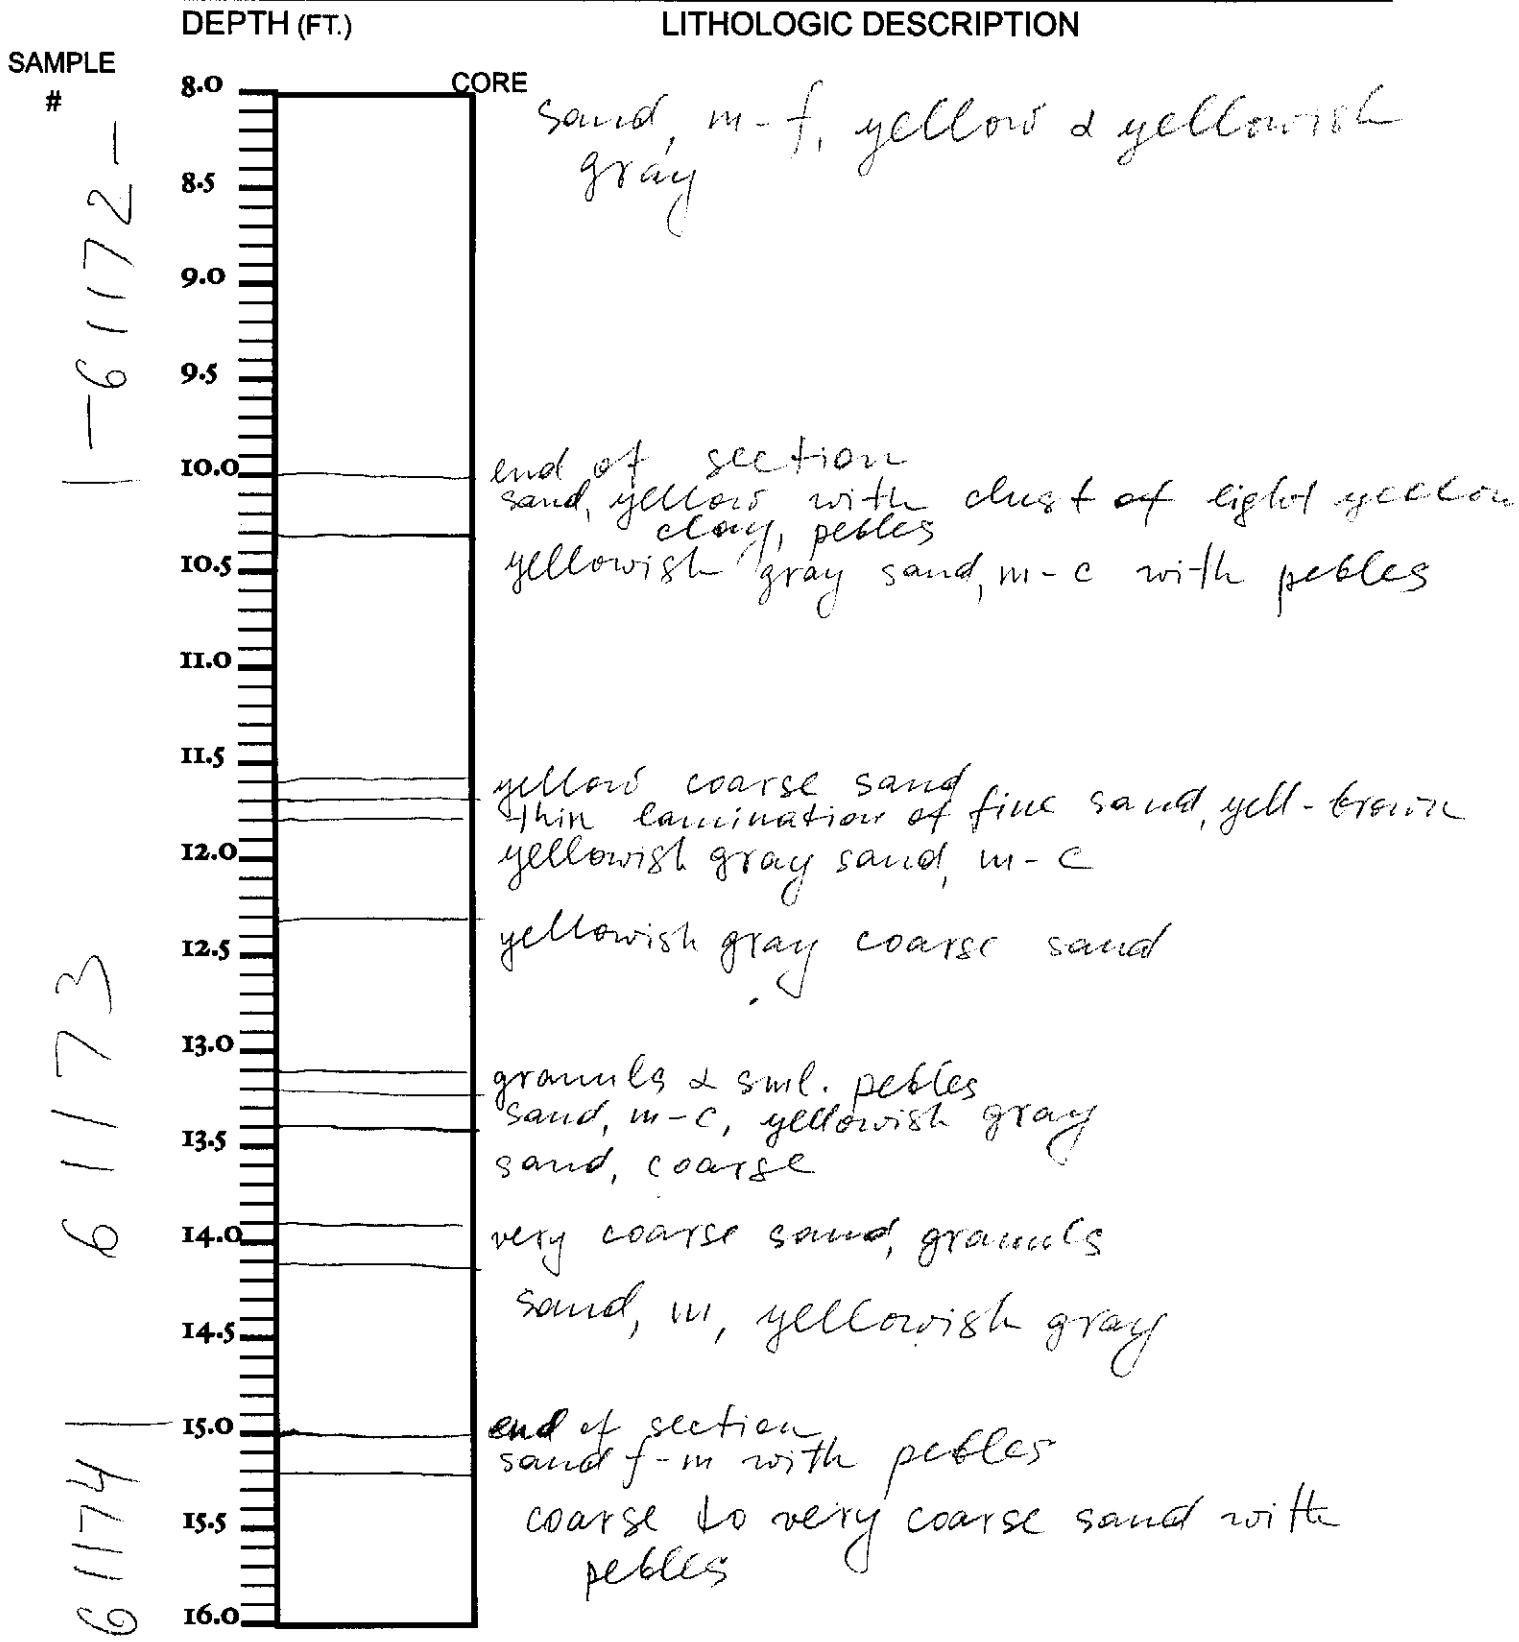

DGSID Rj 34-01
 LOCALID 0 KHV-74
 WATER DEPTH -41.5 FT.

DATE DESCR. 08/06/97
 DESCR. BY DLN

DGSID Rj34-01 DATE DESCR. 08/06/97
 LOCALID KHV-74 DESCR. BY DLN
 WATER DEPTH =41.5 FT.

DGSID Rj34-01
LOCALID KHV-74
WATER DEPTH 41.5 FT.

DATE DESCR. 08/06/97
DESCR. BY DLN