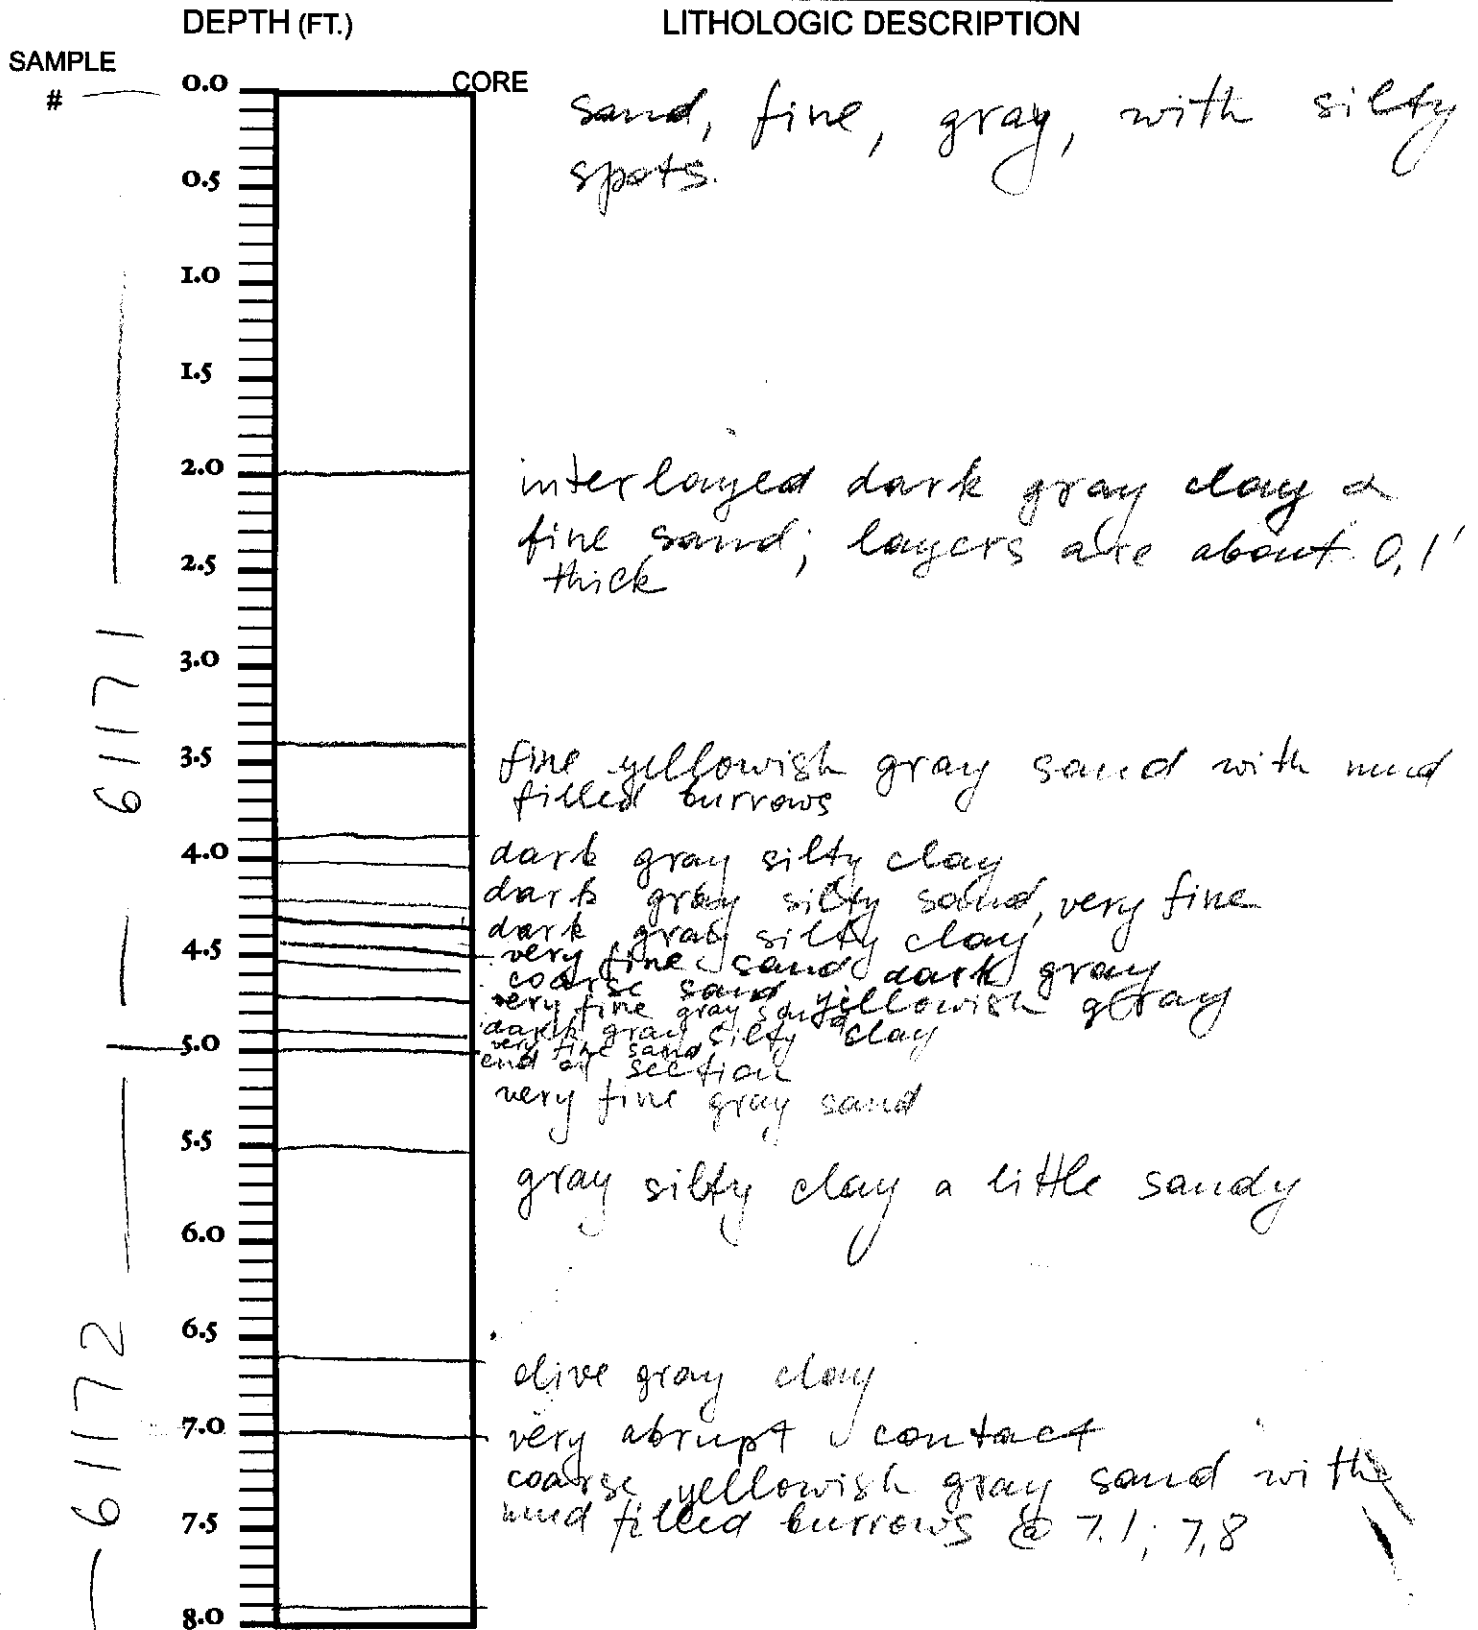

DGSID Rj 34-01
 LOCALID 0 KHV-74
 WATER DEPTH -41.5 FT.

DATE DESCR. 08/06/97
 DESCR. BY DLN

DGSID Rj34-01 DATE DESCR. 08/06/97
 LOCALID KHV-74 DESCR. BY DLN
 WATER DEPTH =41.5 FT.

DGSID Rj34-01
LOCALID KHV-74
WATER DEPTH 41.5 FT.

DATE DESCR. 08/06/97
DESCR. BY DLN