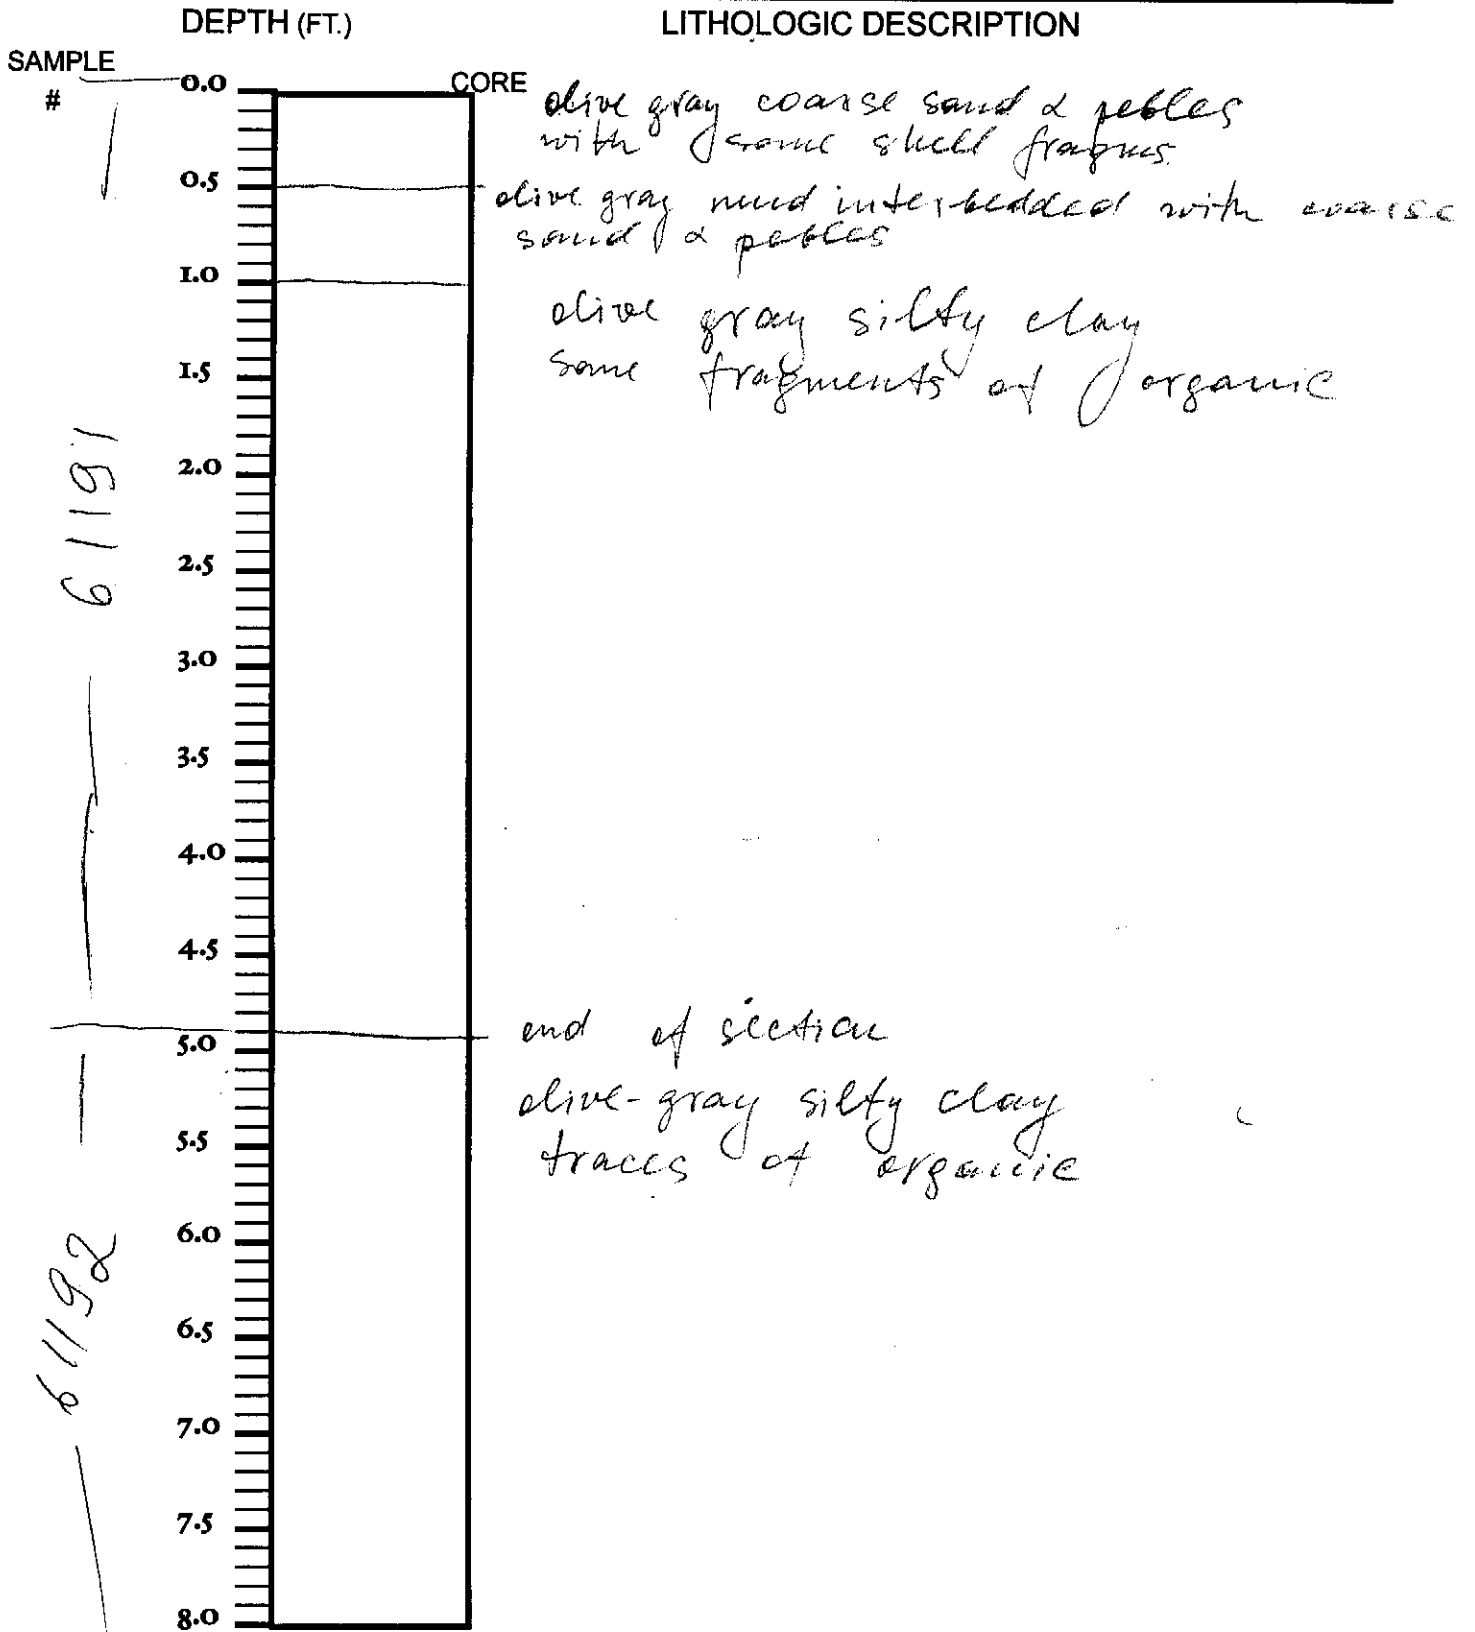

DGSID Rj 25-02
LOCALID KHV-79
WATER DEPTH 51.5 FT.

DATE DESCR. 8/8/97
DESCR. BY DLN

DGSID Rj25-02
LOCALID KHV-79
WATER DEPTH -51.5 FT.

DATE DESCR. 8/8/97
DESCR. BY DLN

DGSID Rj 25-02
LOCALID KHV-79
WATER DEPTH -51.5 FT.

DATE DESCR. 8/8/97
DESCR. BY DLN