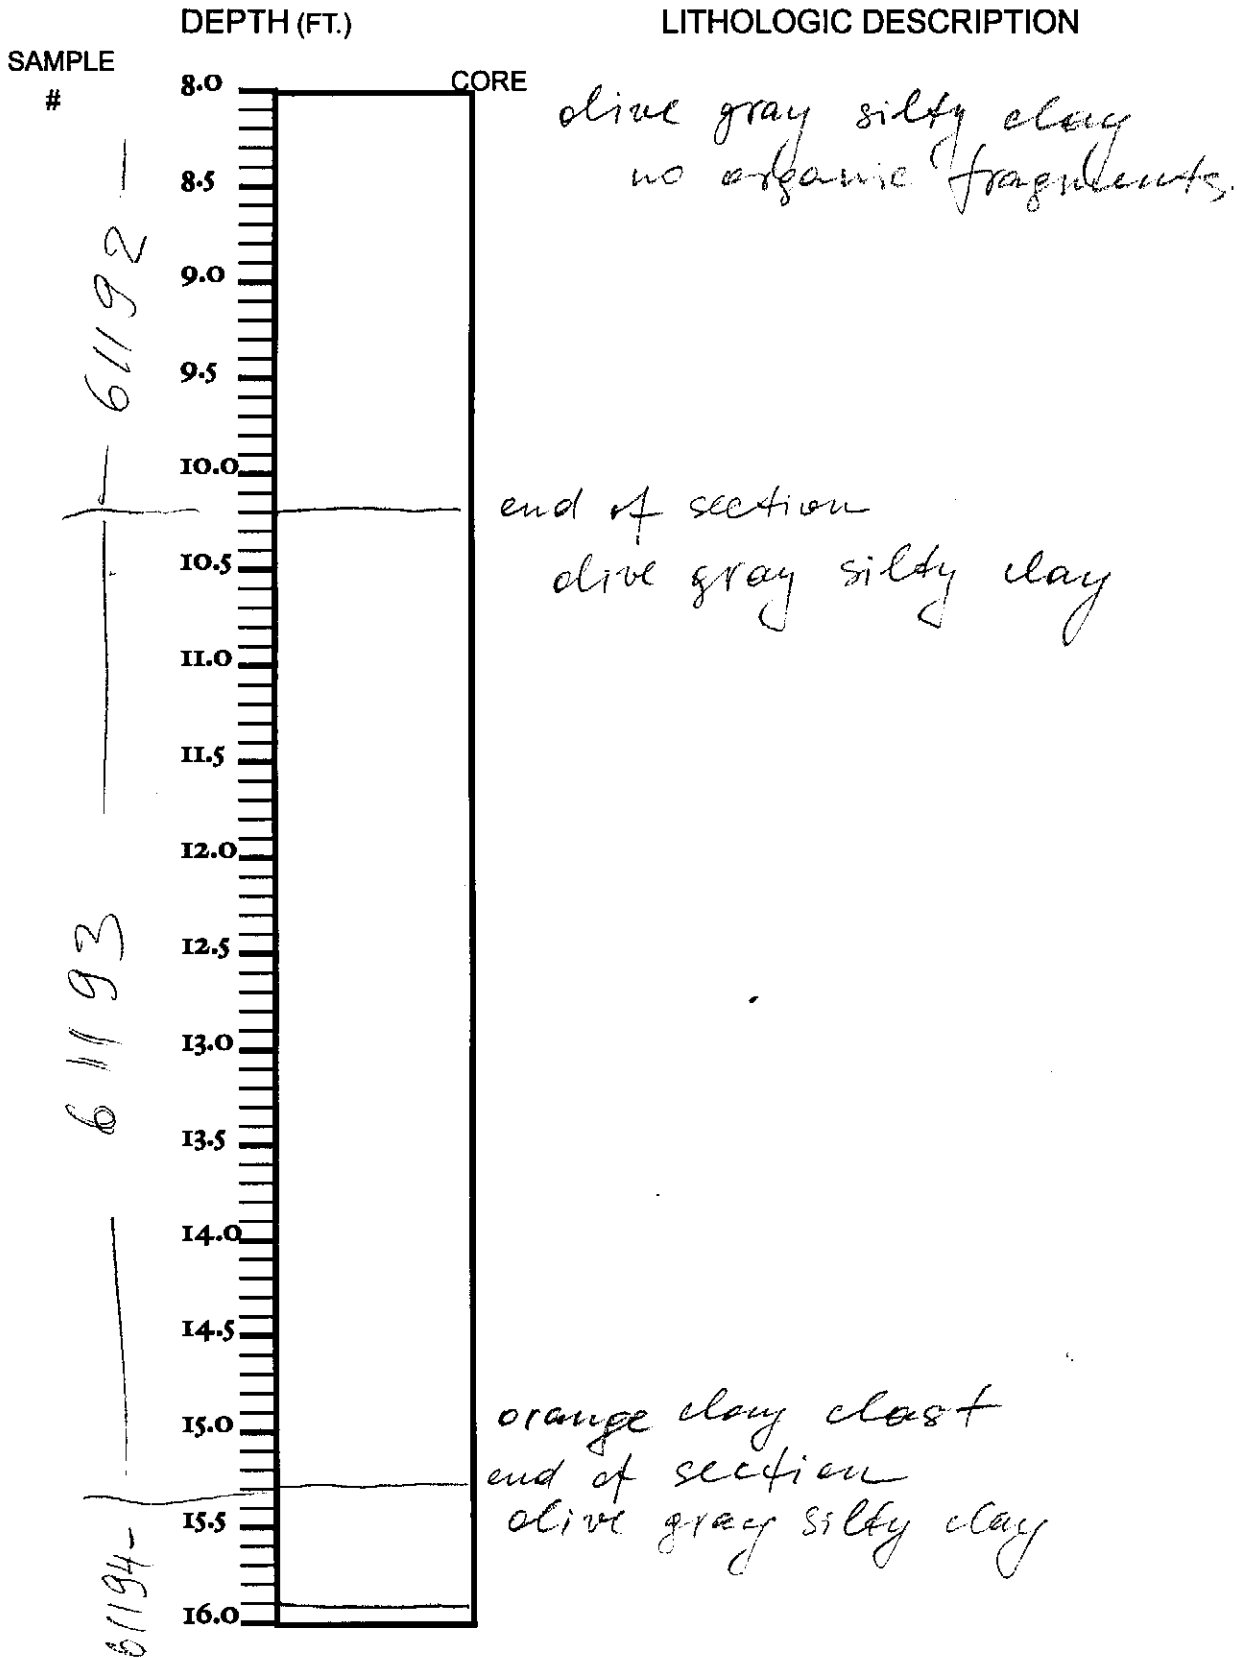

DGSID Rj 25-02
LOCALID KHV-79
WATER DEPTH 51.5 FT.

DATE DESCR. 8/8/97
DESCR. BY DLN

DGSID Rj25-02
LOCALID KHV-79
WATER DEPTH -51.5 FT.

DATE DESCR. 8/8/97
DESCR. BY DLN

DGSID Rj 25-02
LOCALID KHV-79
WATER DEPTH -51.5 FT.

DATE DESCR. 8/8/97
DESCR. BY DLN