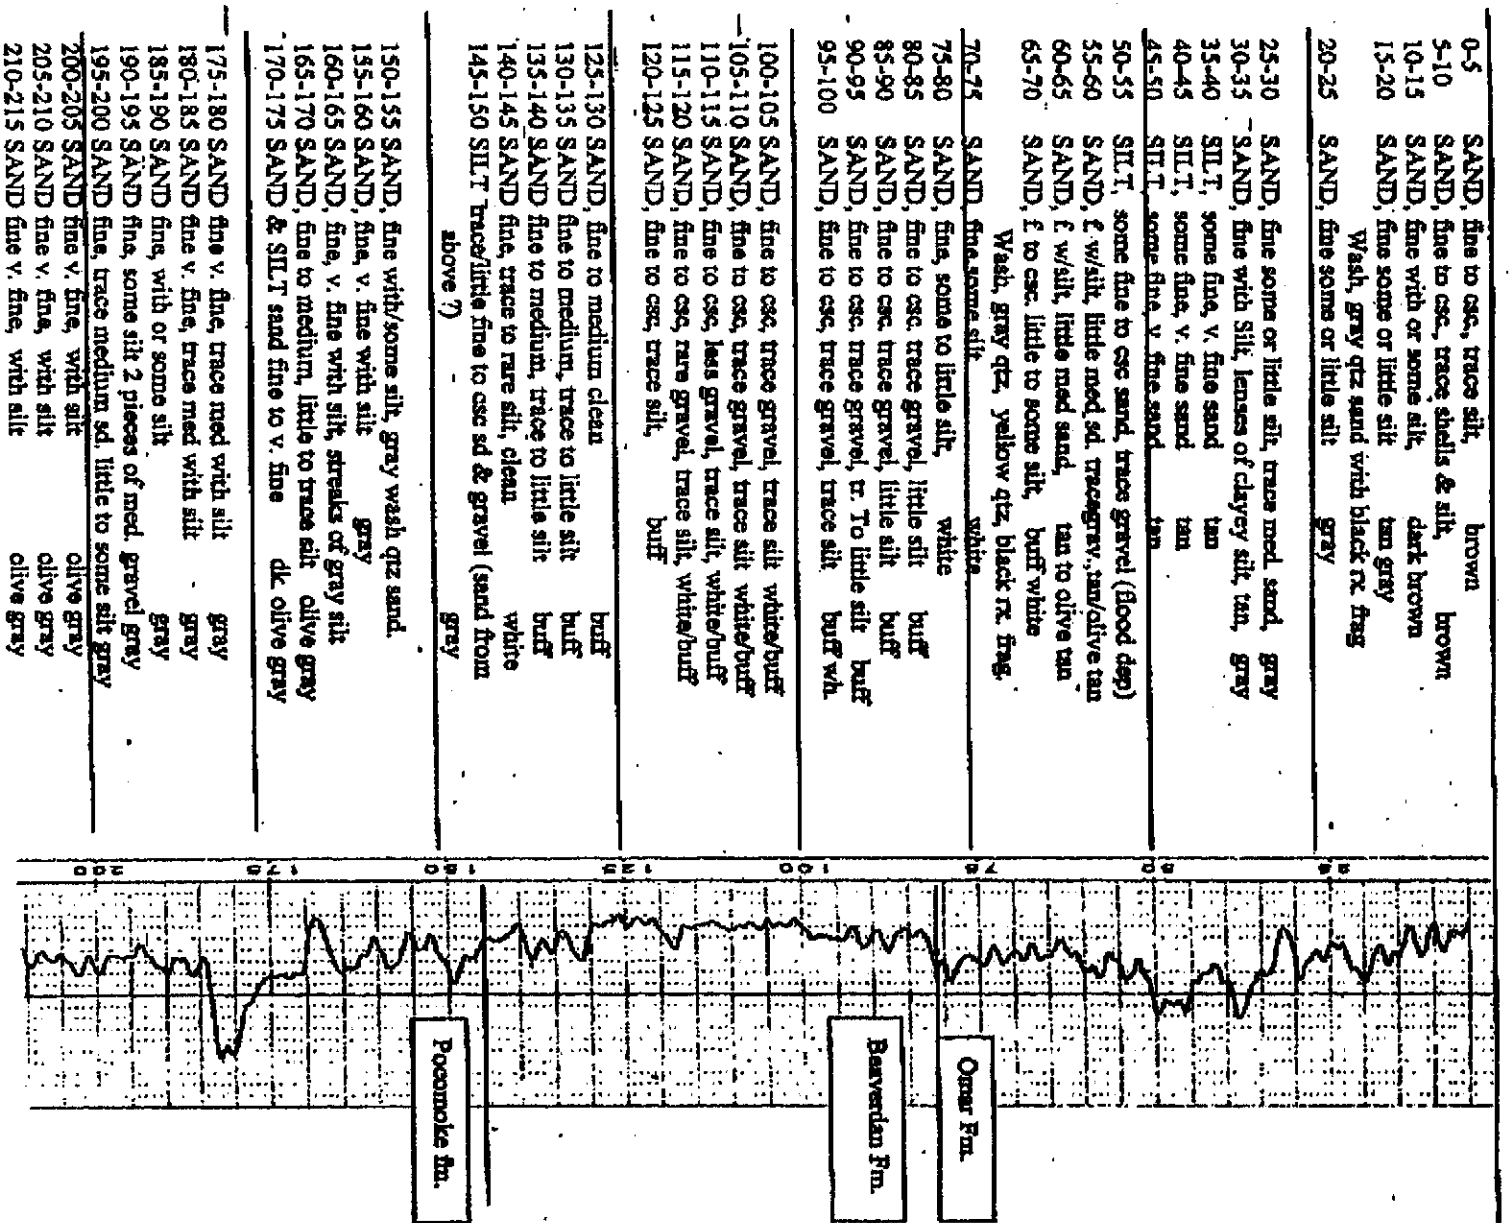

15-2-17

Berwick Island ASR Pilot hole

Gamma Scale 0-100 CPS

Artestan Water Co.
Permit #167622-W

JW-2

Page 3 of 3

Penwick Island ASR Pilot Hole

Gamma Scale 0-100 CPS