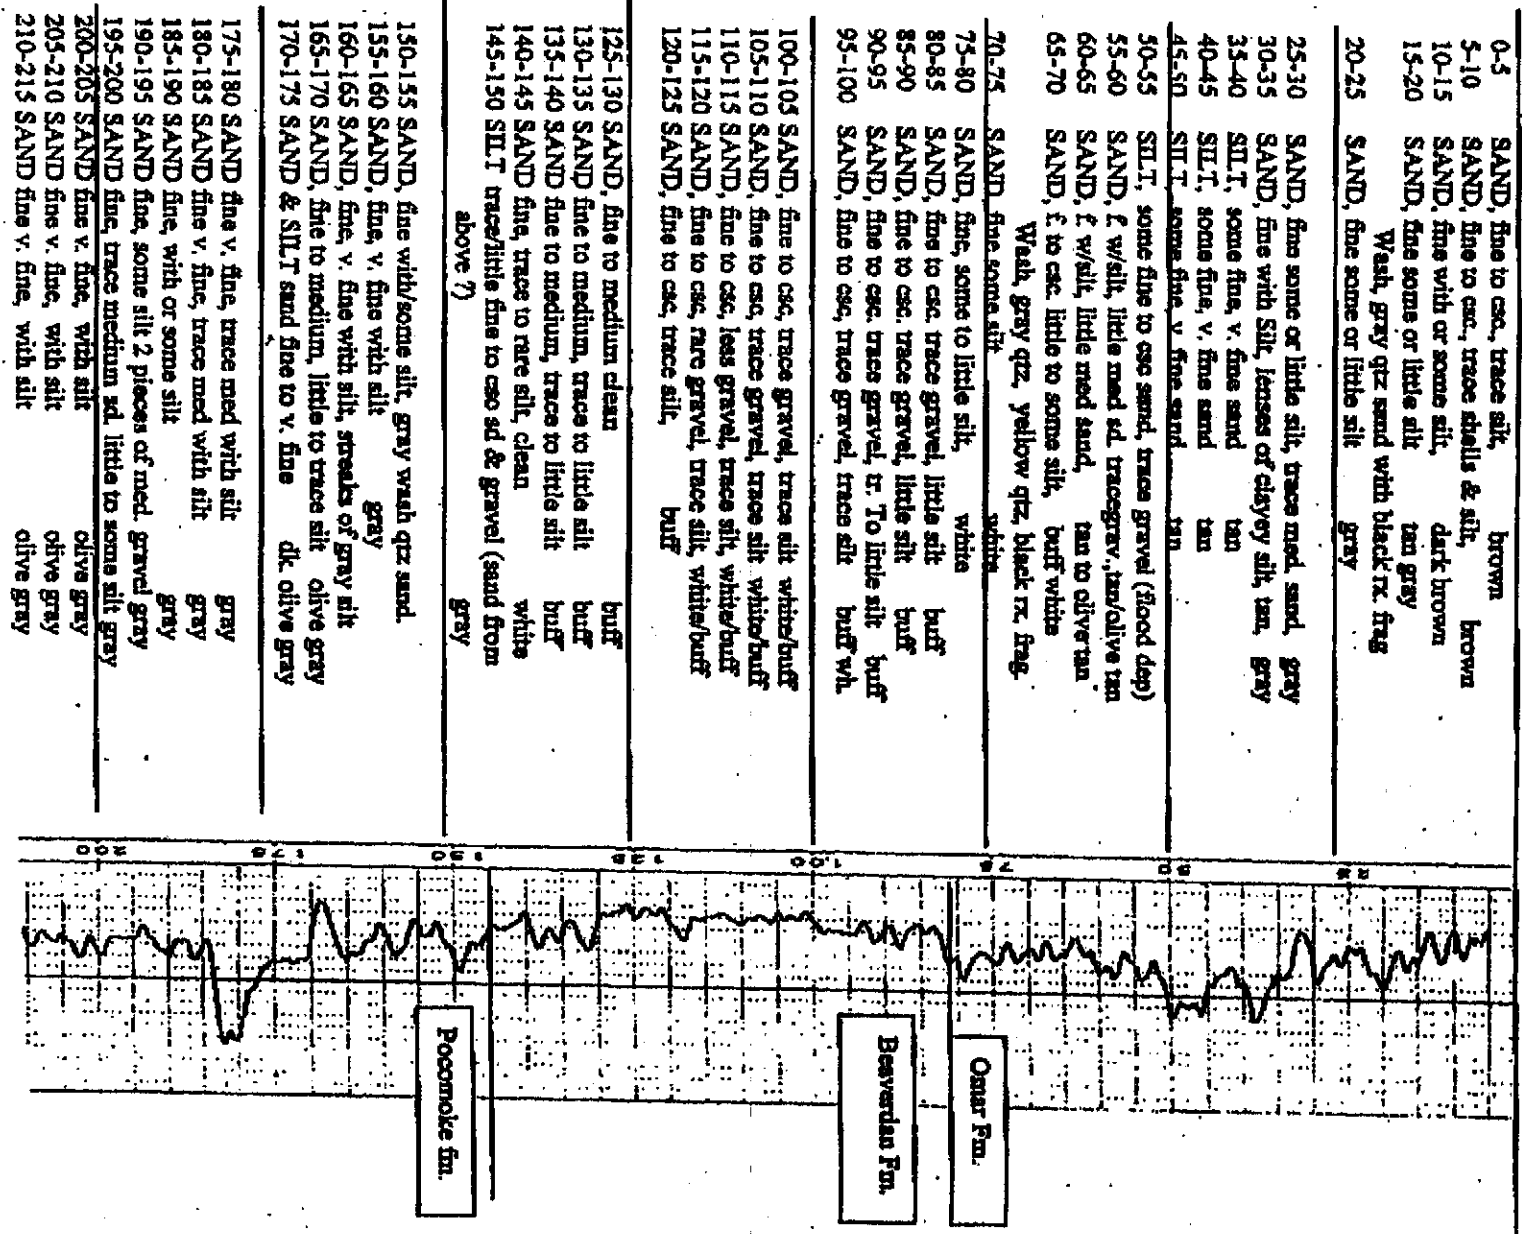

Artesian Water Company - Fenwick Island State Park
 Permit #167632-W (FW-1)

Fenwick Island ASR Pilot hole

Gamma Scale 0-100 CPS

Artesian Water Compa. - Renwick Island State Park
 Permit #167632-W (FM-1)

12-22-16 Page 3 of 3

Renwick Island ASR Pilot Bore

Gamma Scale 0-100 CPS