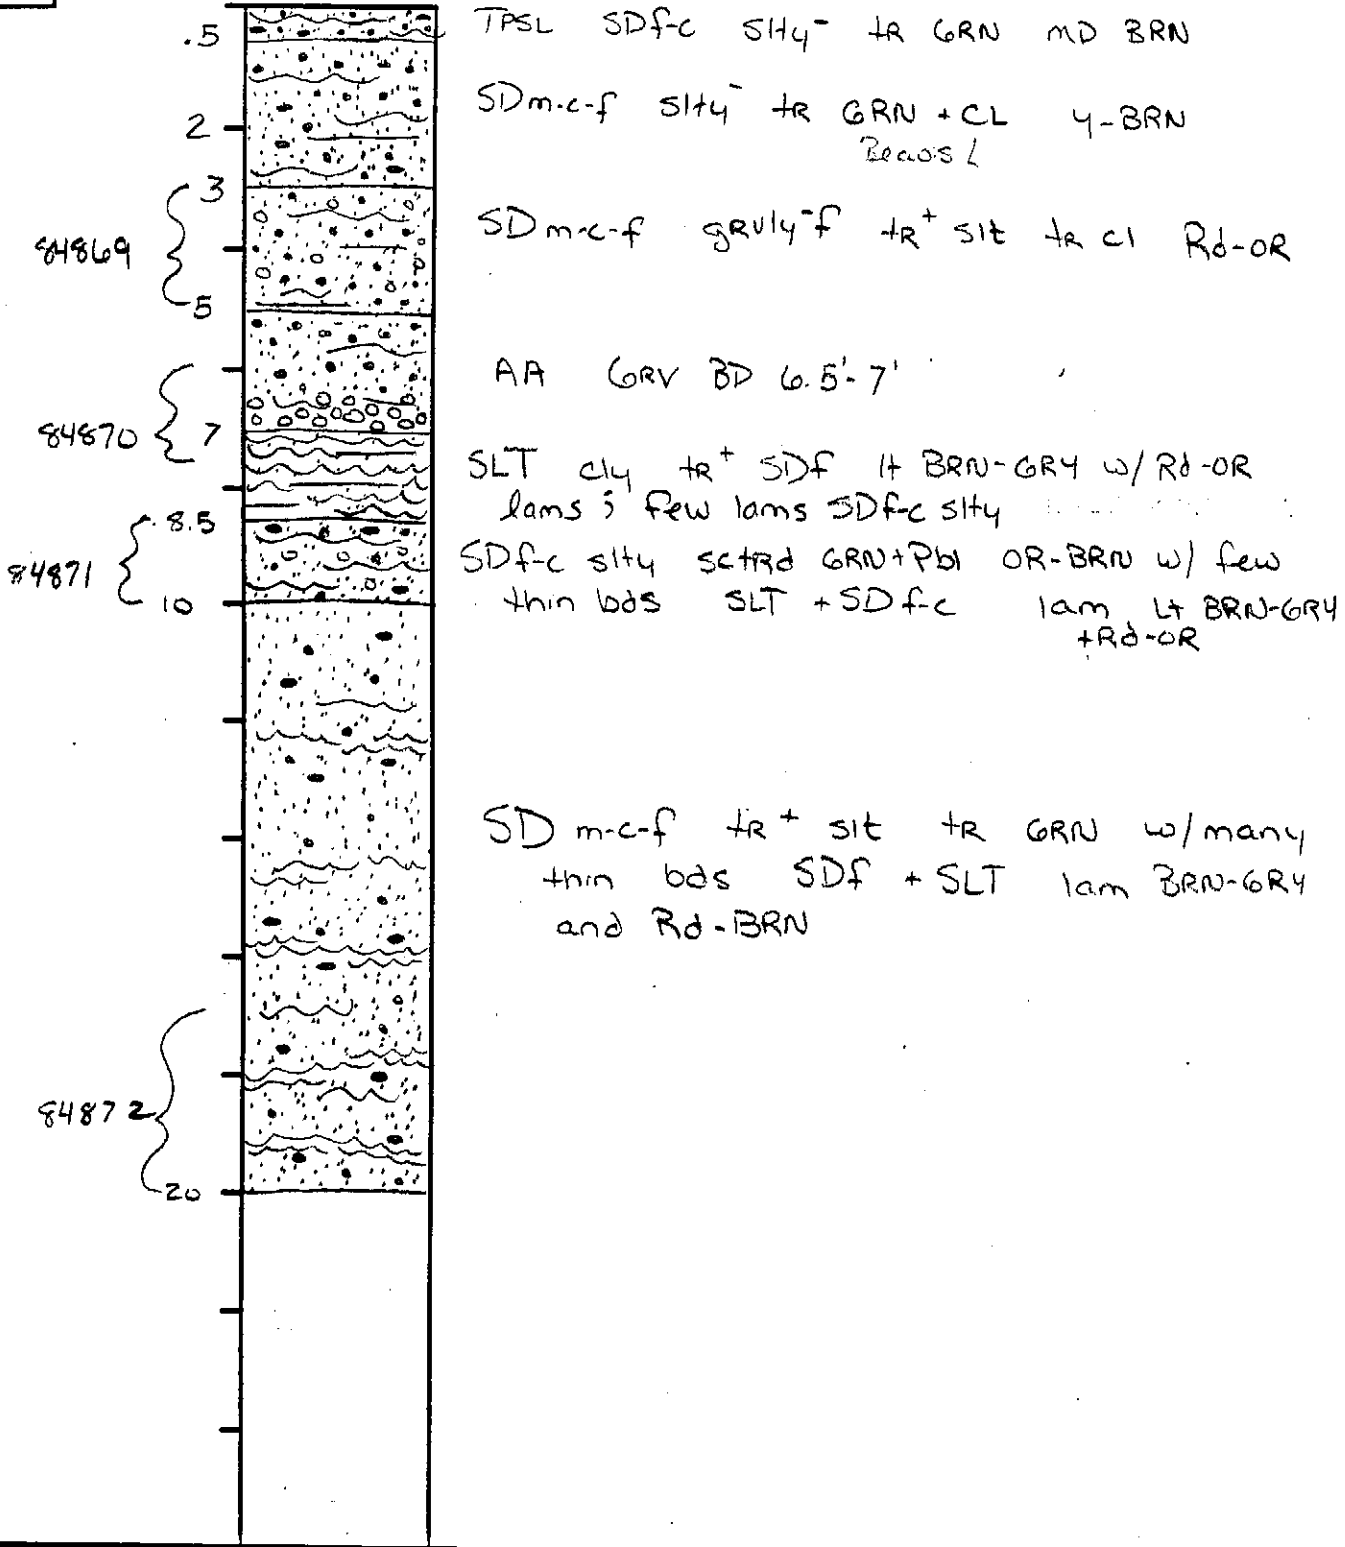

SEE 20'

SAMPLES,
PHOTOS

NOTED BY
→

T4DH22

DGS ID

0243-03

DEPTH
INTERVAL

SYMBOL
DESCRIPTION

DESCRIPTION, COMMENTS, SKETCH OF OUTCROP

UNITS EXPOSED