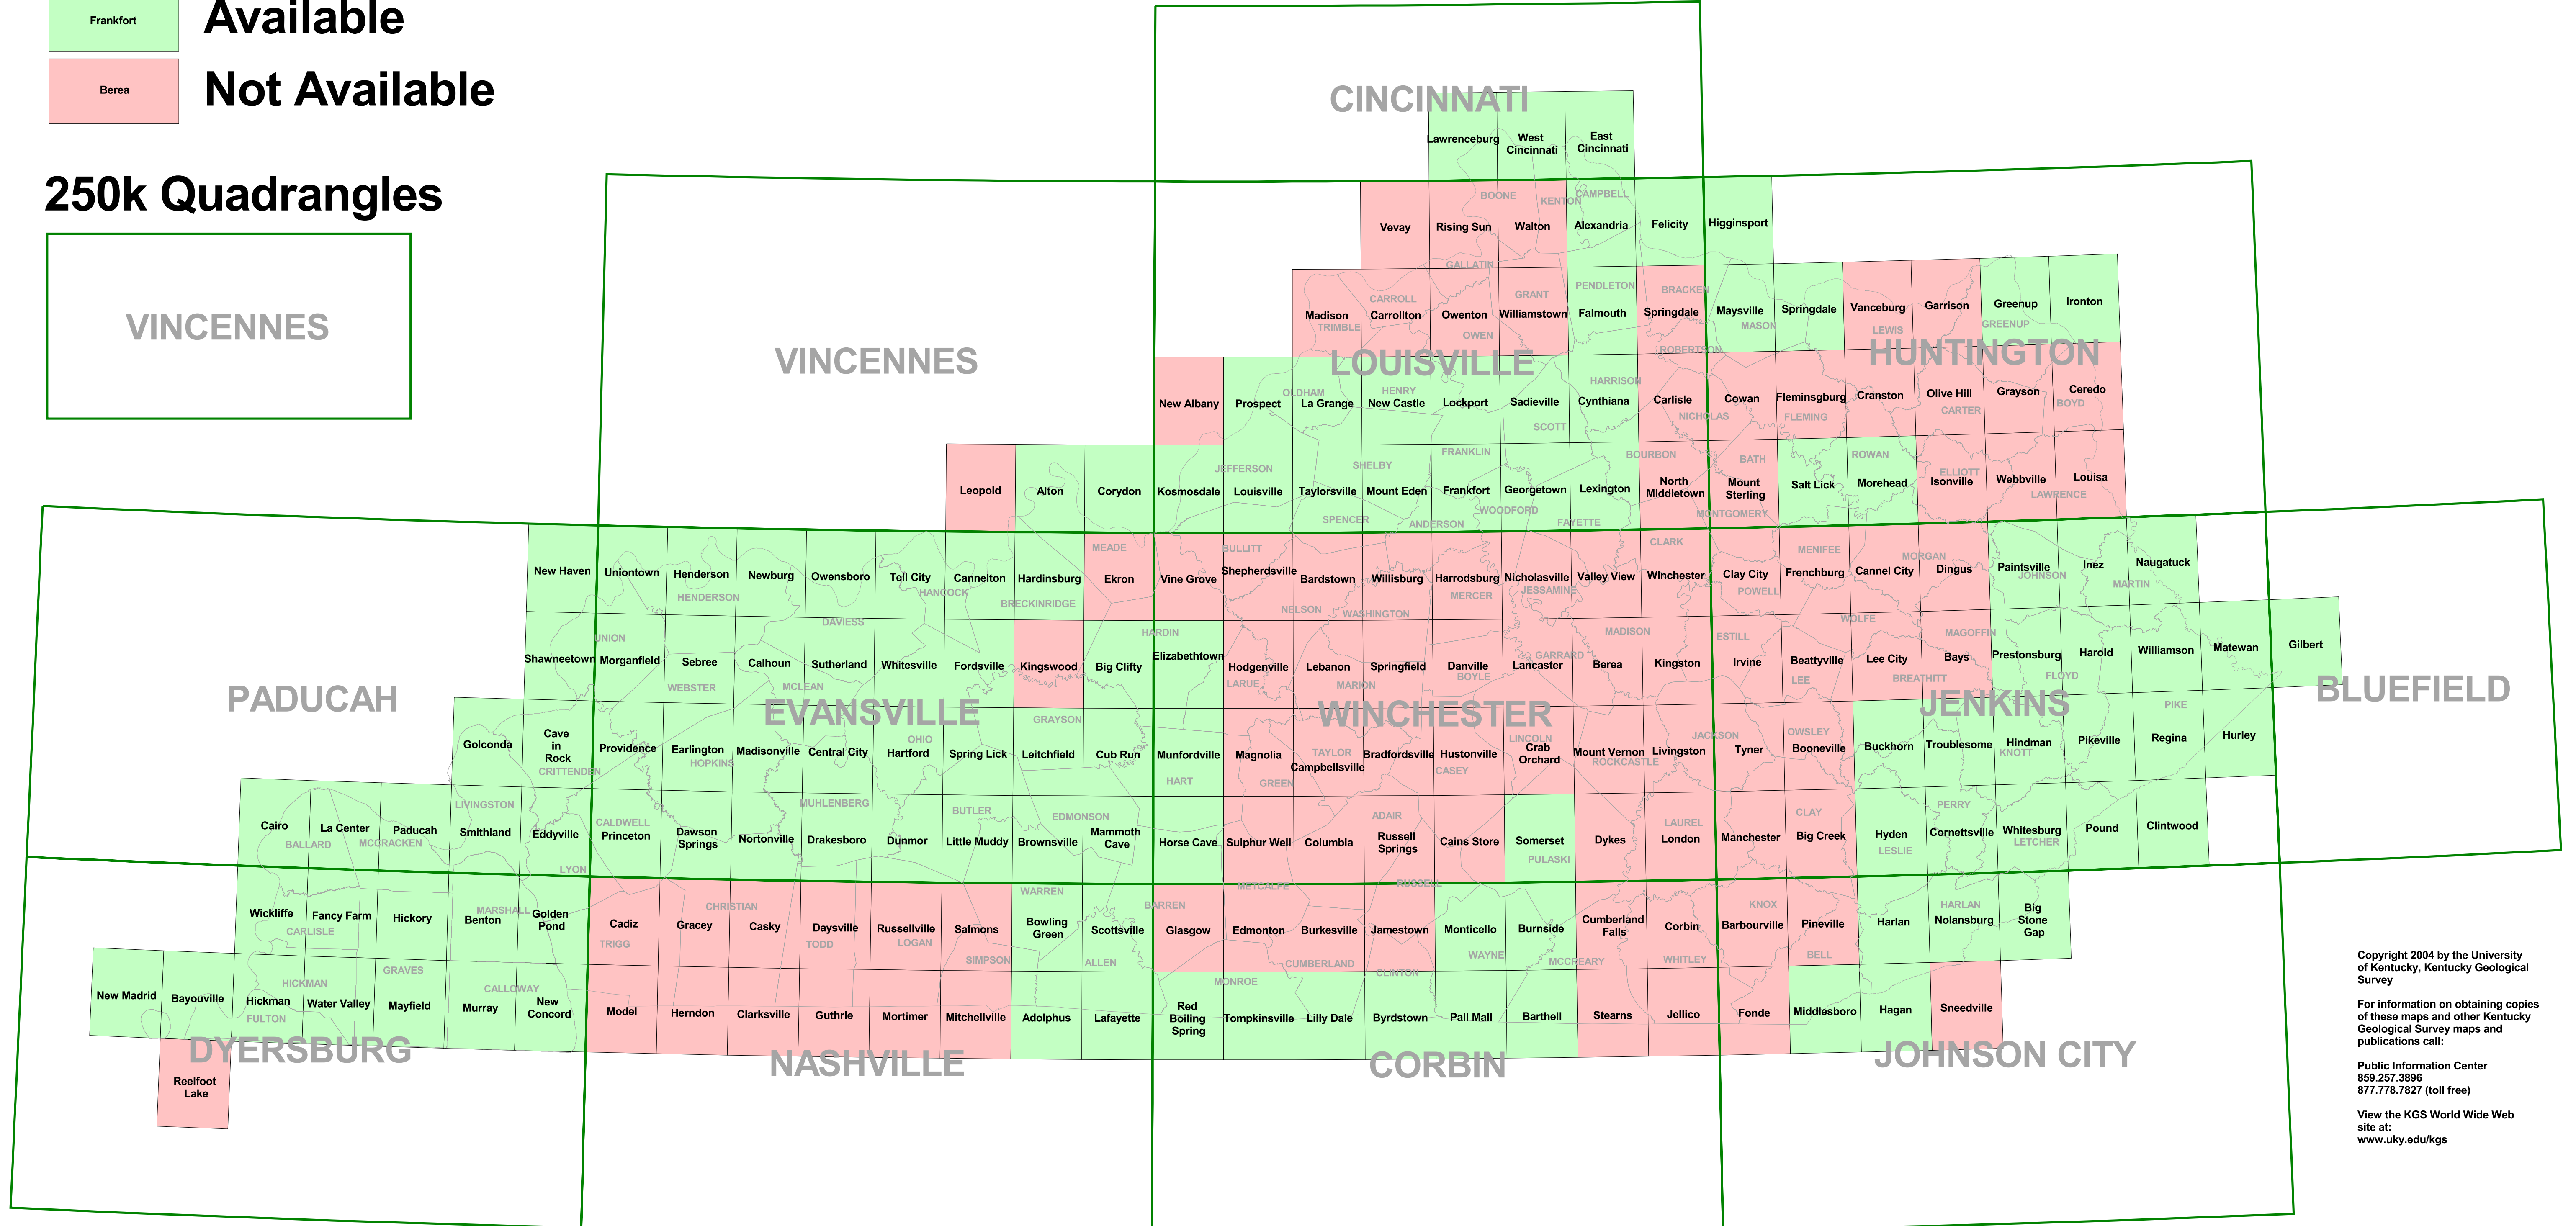

15-Minute and 250k Quadrangle Index Map for Kentucky

15-Minute Quadrangle Maps

	Available
	Not Available

250k Quadrangles

VINCENNES

Copyright 2004 by the University of Kentucky, Kentucky Geological Survey

For information on obtaining copies of these maps and other Kentucky Geological Survey maps and publications call:

Public Information Center
 859.257.3896
 877.778.7827 (toll free)

View the KGS World Wide Web site at:
www.uky.edu/kgs