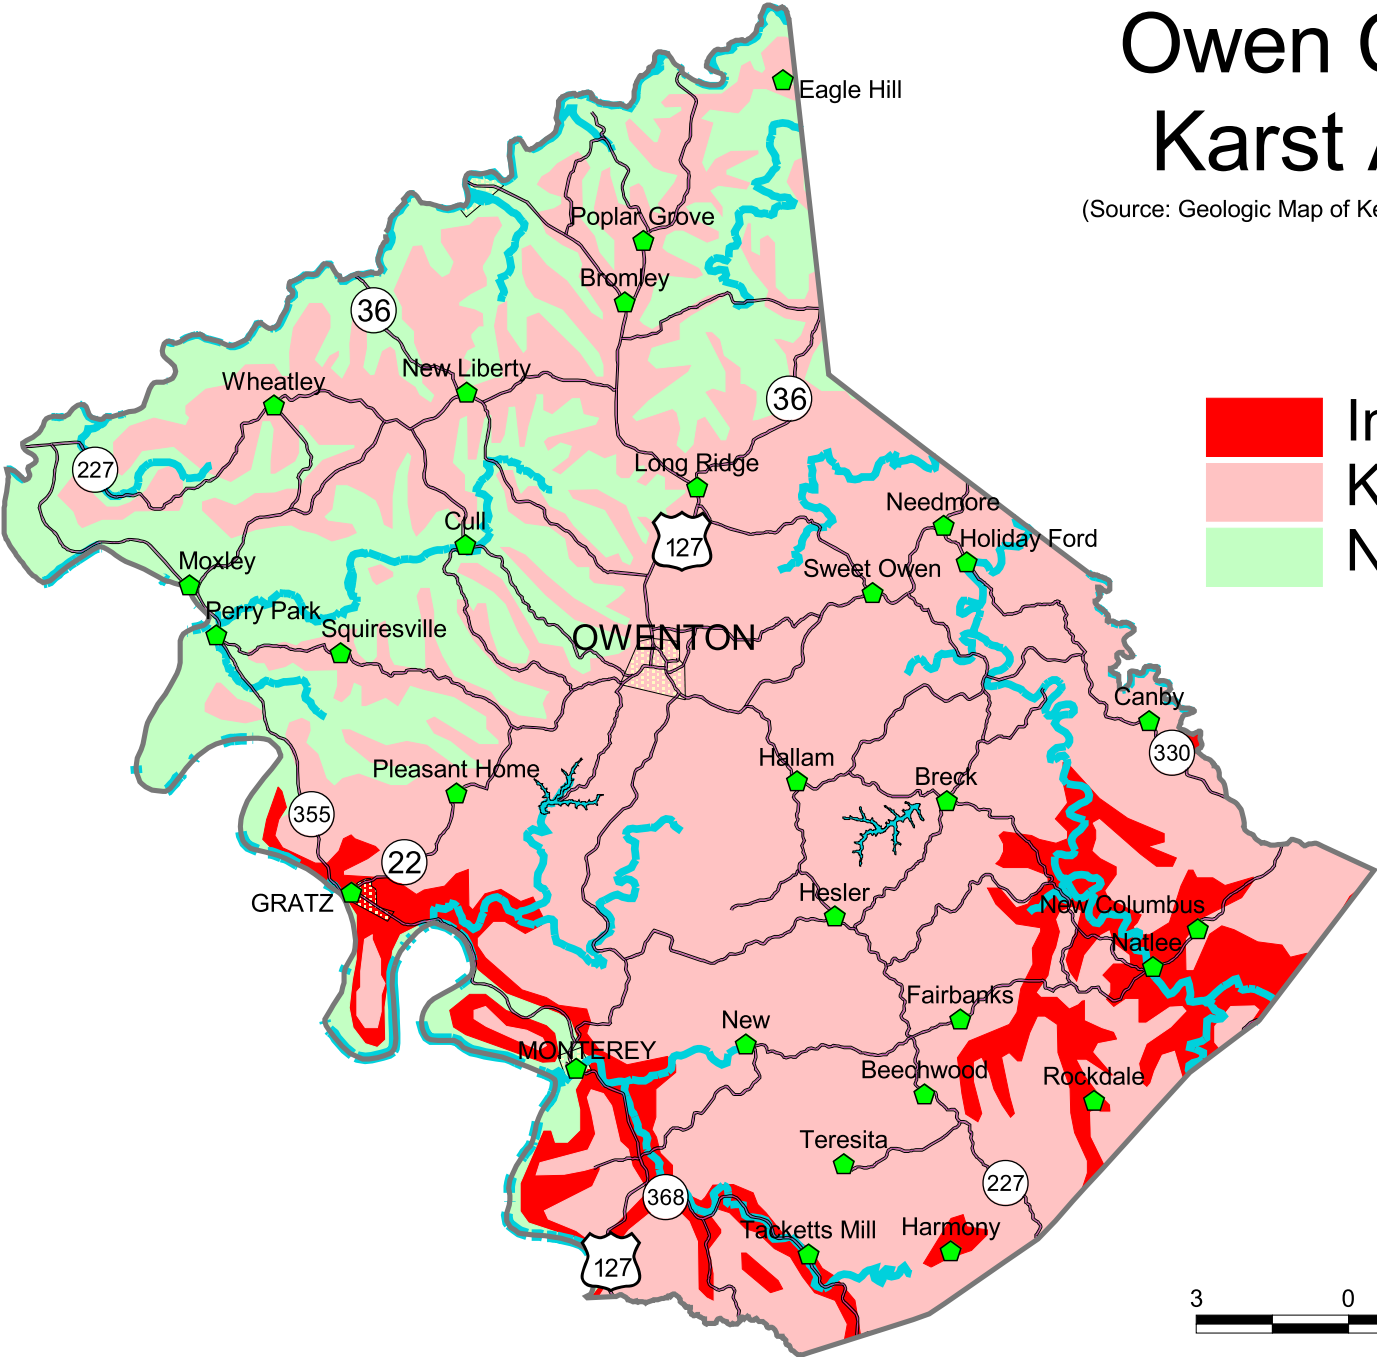

Owen County Karst Areas

(Source: Geologic Map of Kentucky, Scale, 1:500,000)

- Intense Karst
- Karst Prone
- Non-karst