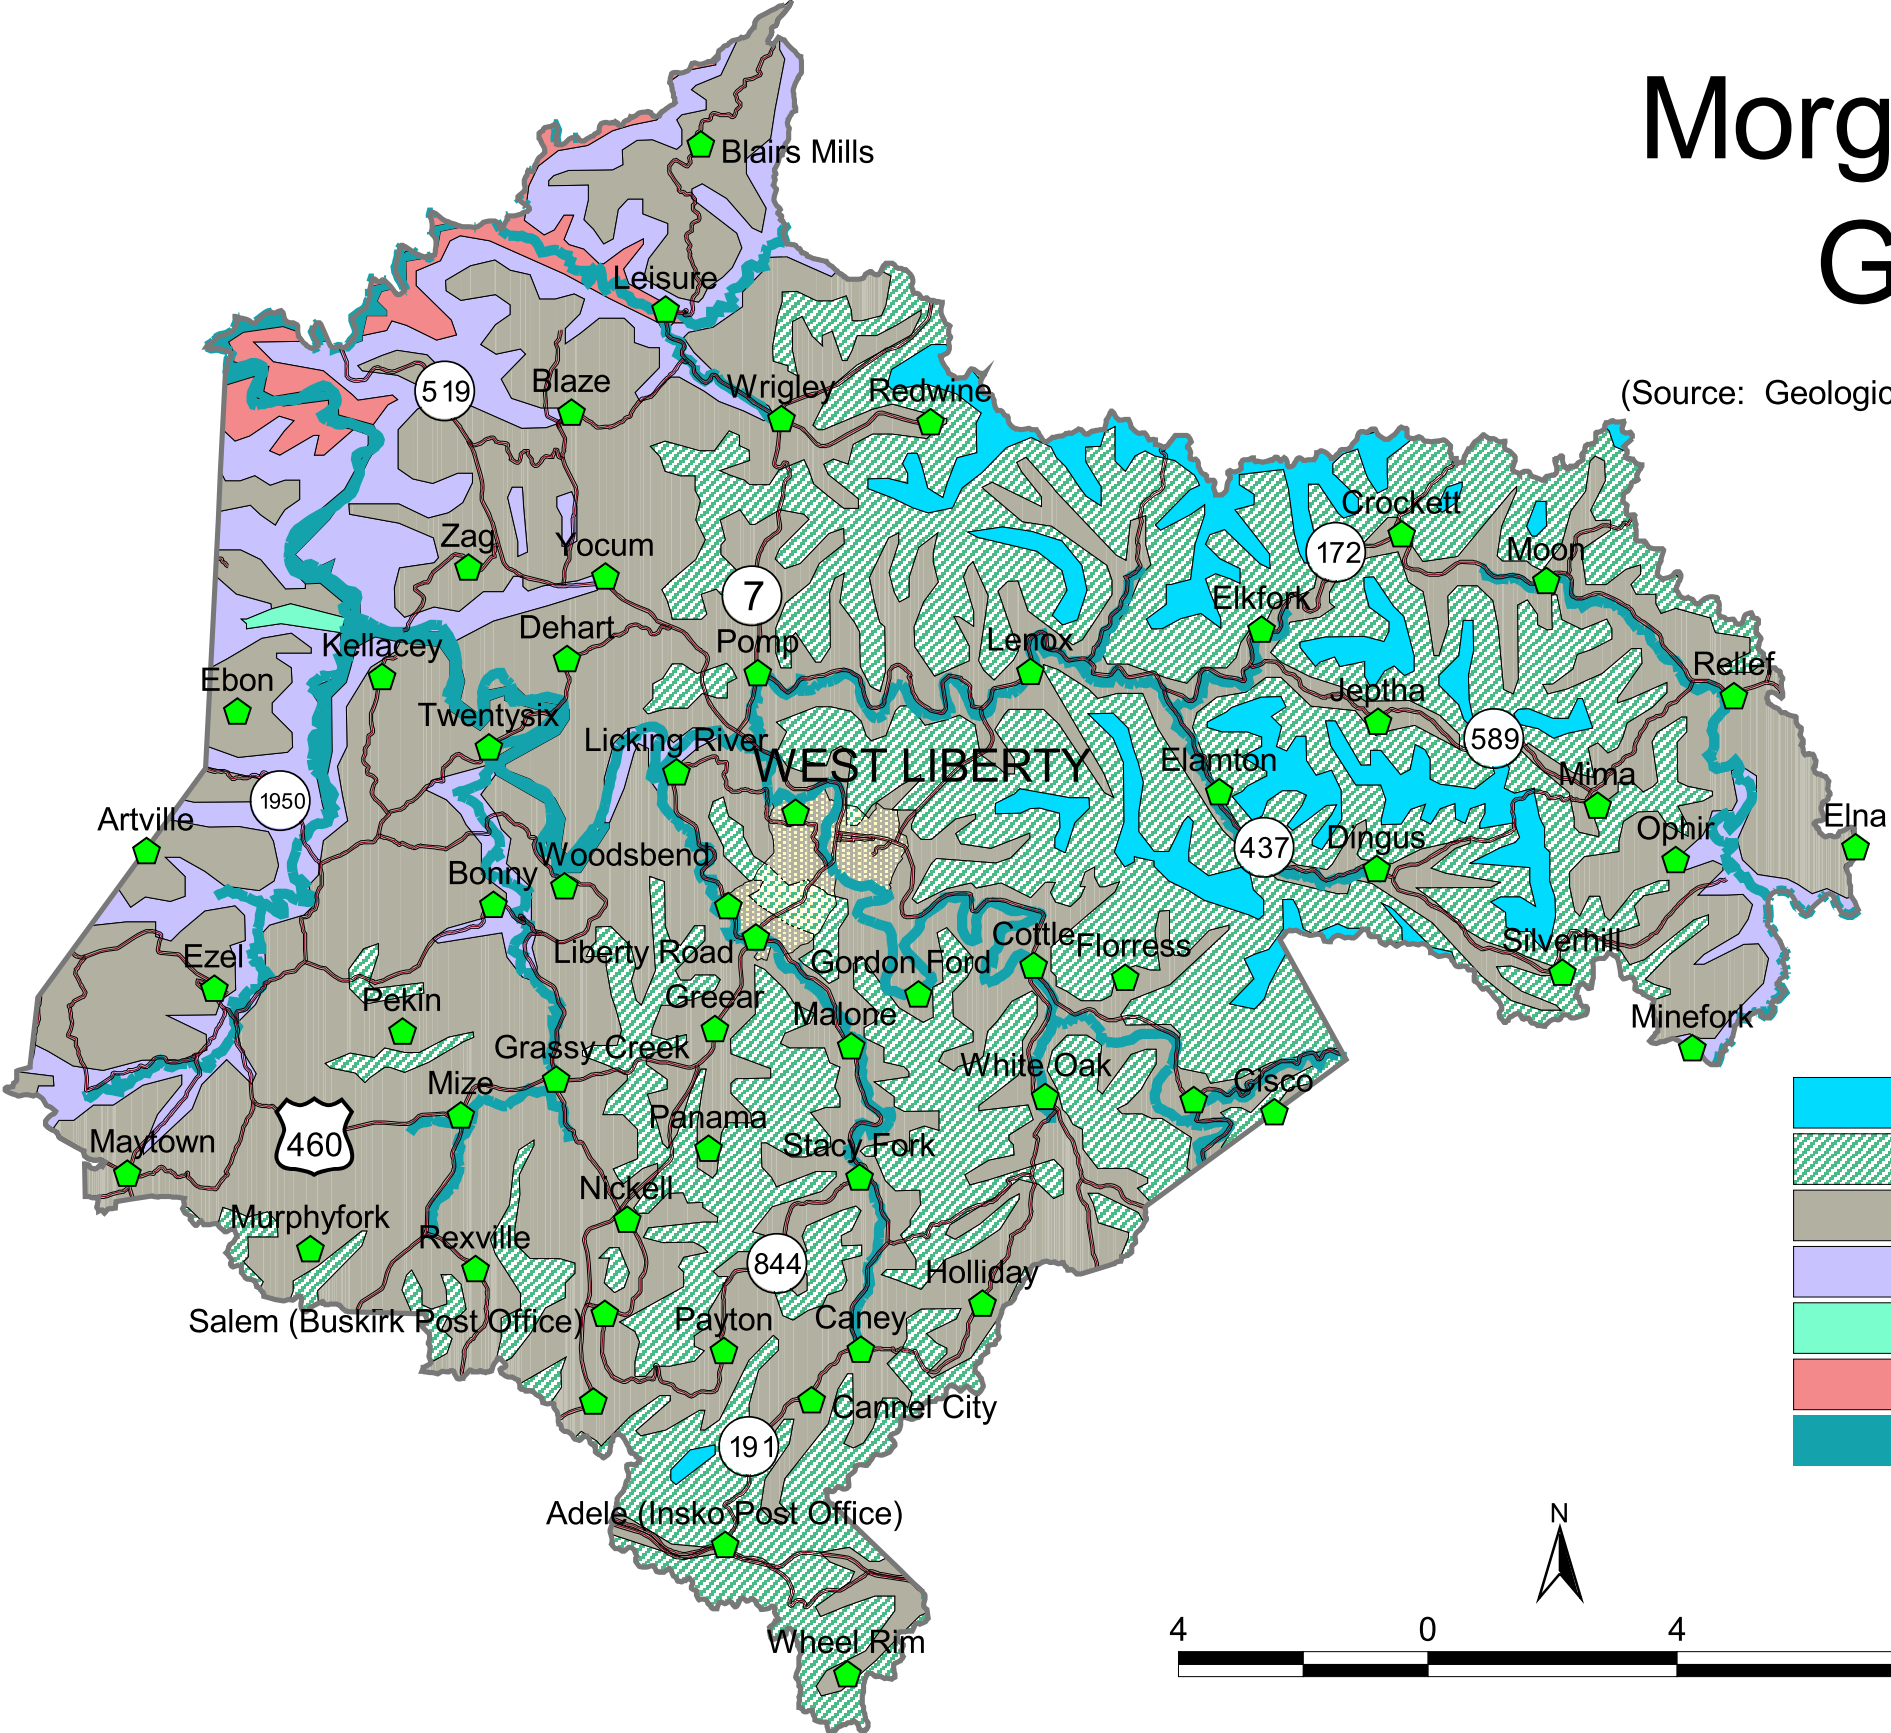

Morgan County Geology

(Source: Geologic Map of Kentucky, Scale, 1:500,000)

- Breathitt Group, upper
- Breathitt Group, middle
- Breathitt Group, lower
- Grundy Formation
- Slade Formation
- Borden Formation
- Water