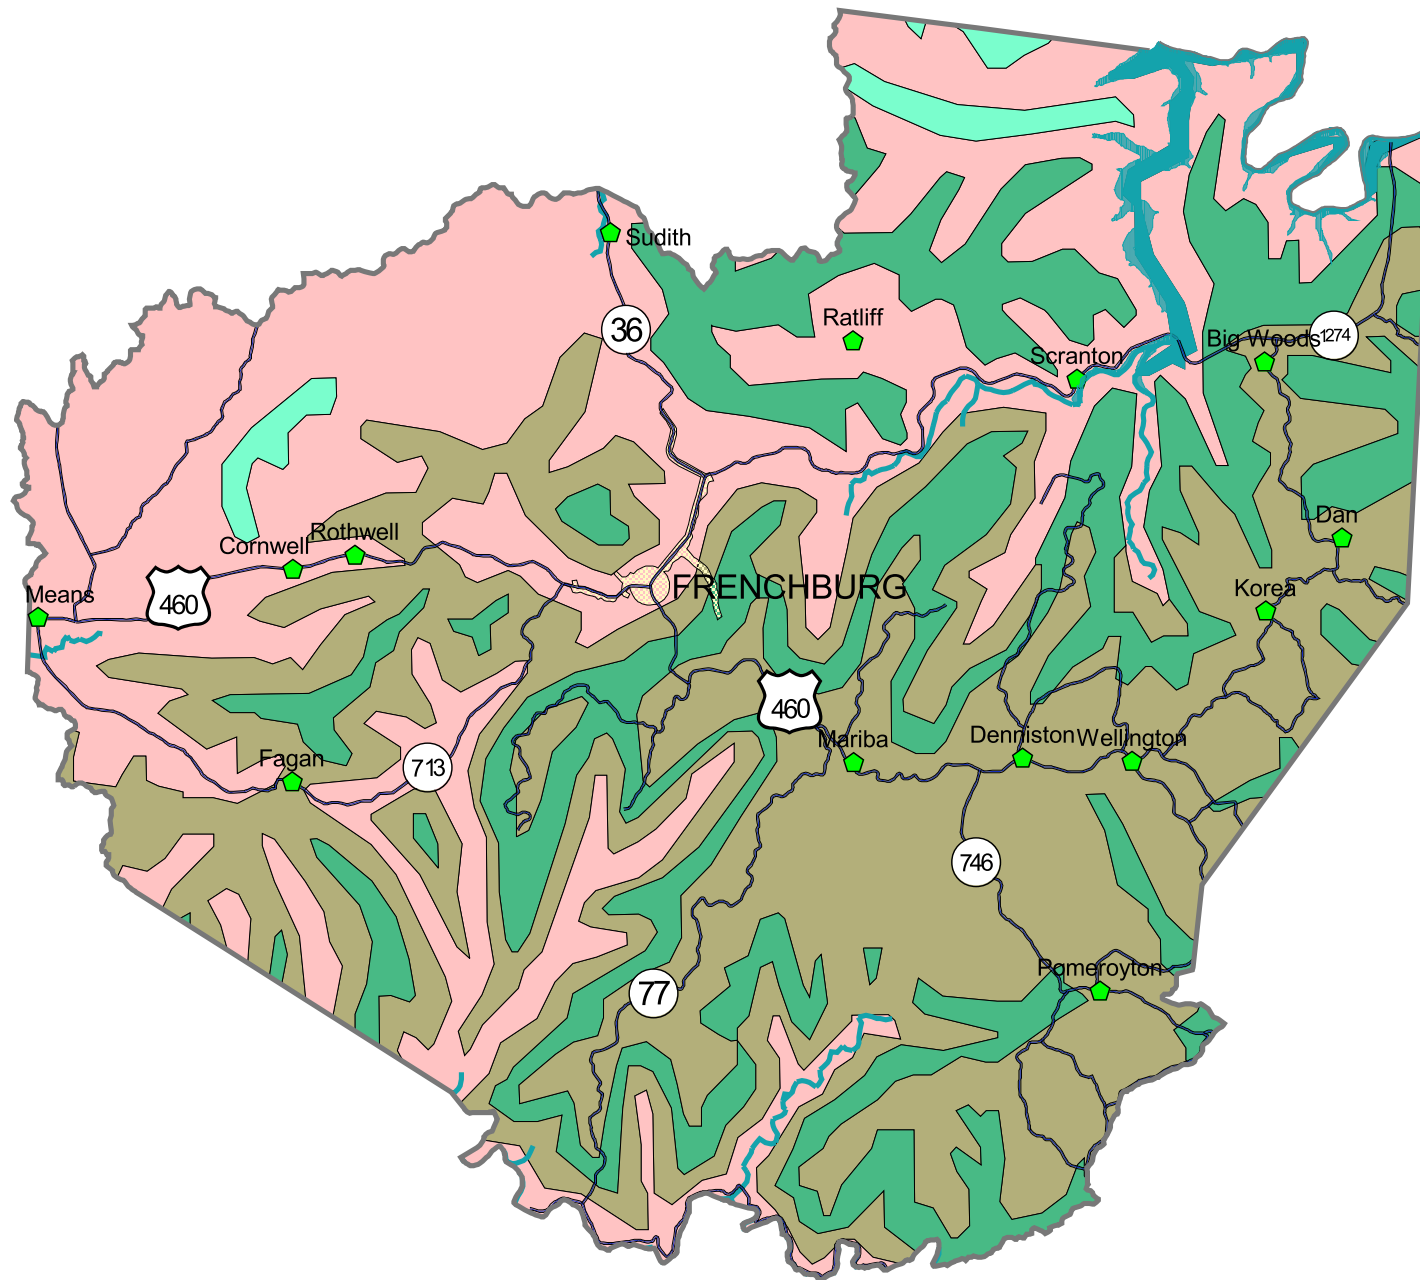

Menifee County Geology

(Source: Geologic Map of Kentucky, Scale, 1:500,000)

-  Breathitt Group, lower
-  Grundy Formation
-  Slade Formation
-  Borden Formation
-  Water