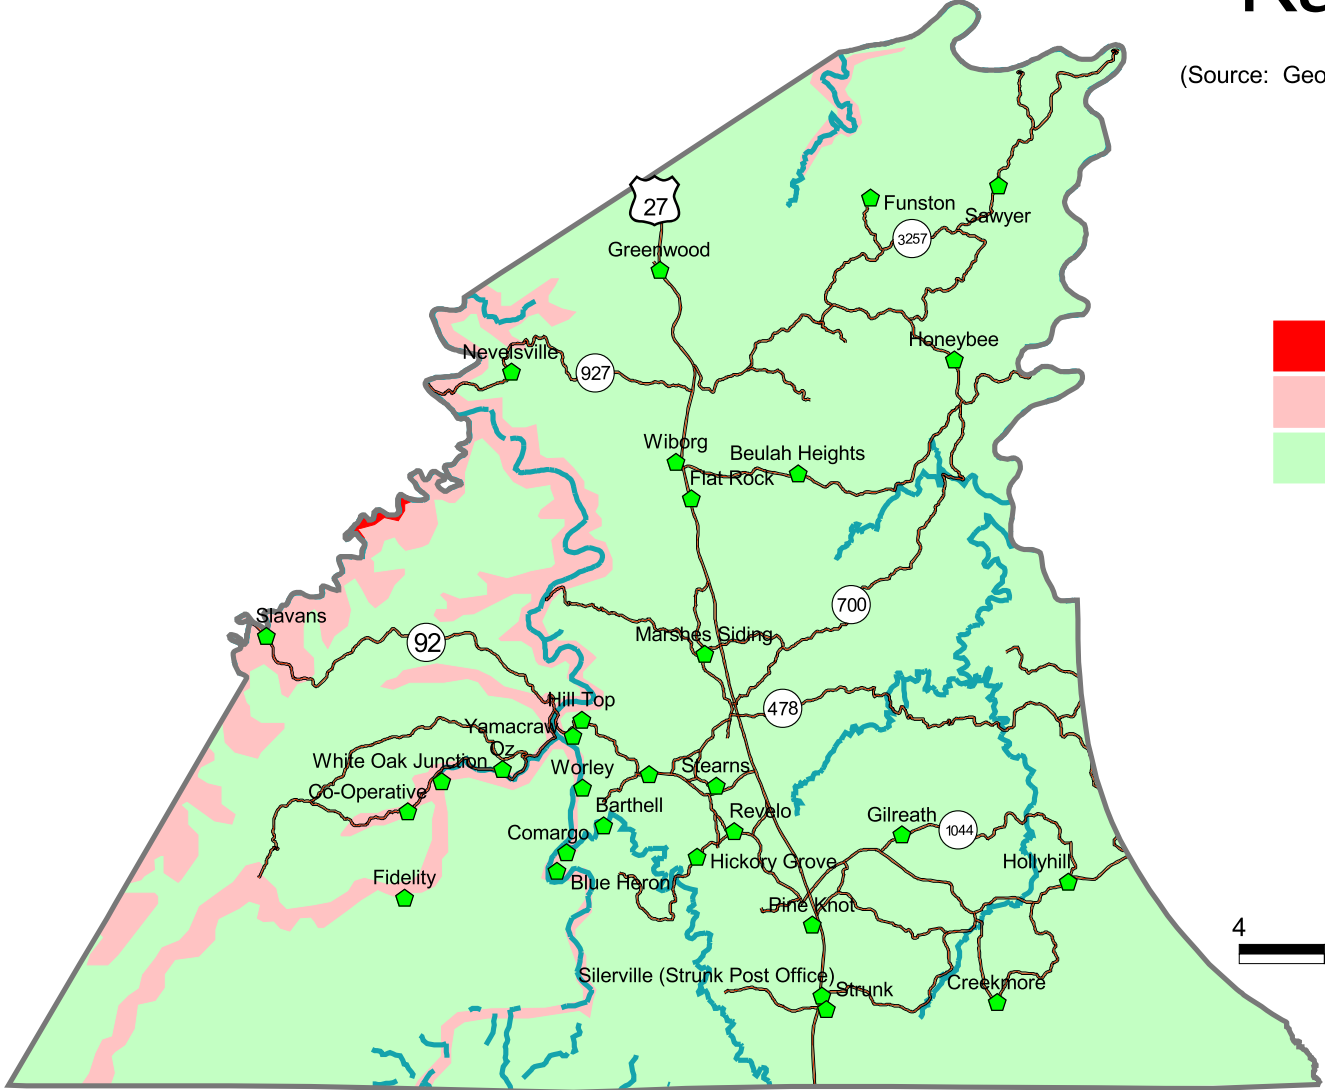

# McCreary County Karst Areas

(Source: Geologic Map of Kentucky, Scale, 1:500,000)

- Intense Karst
- Karst Prone
- Non-karst