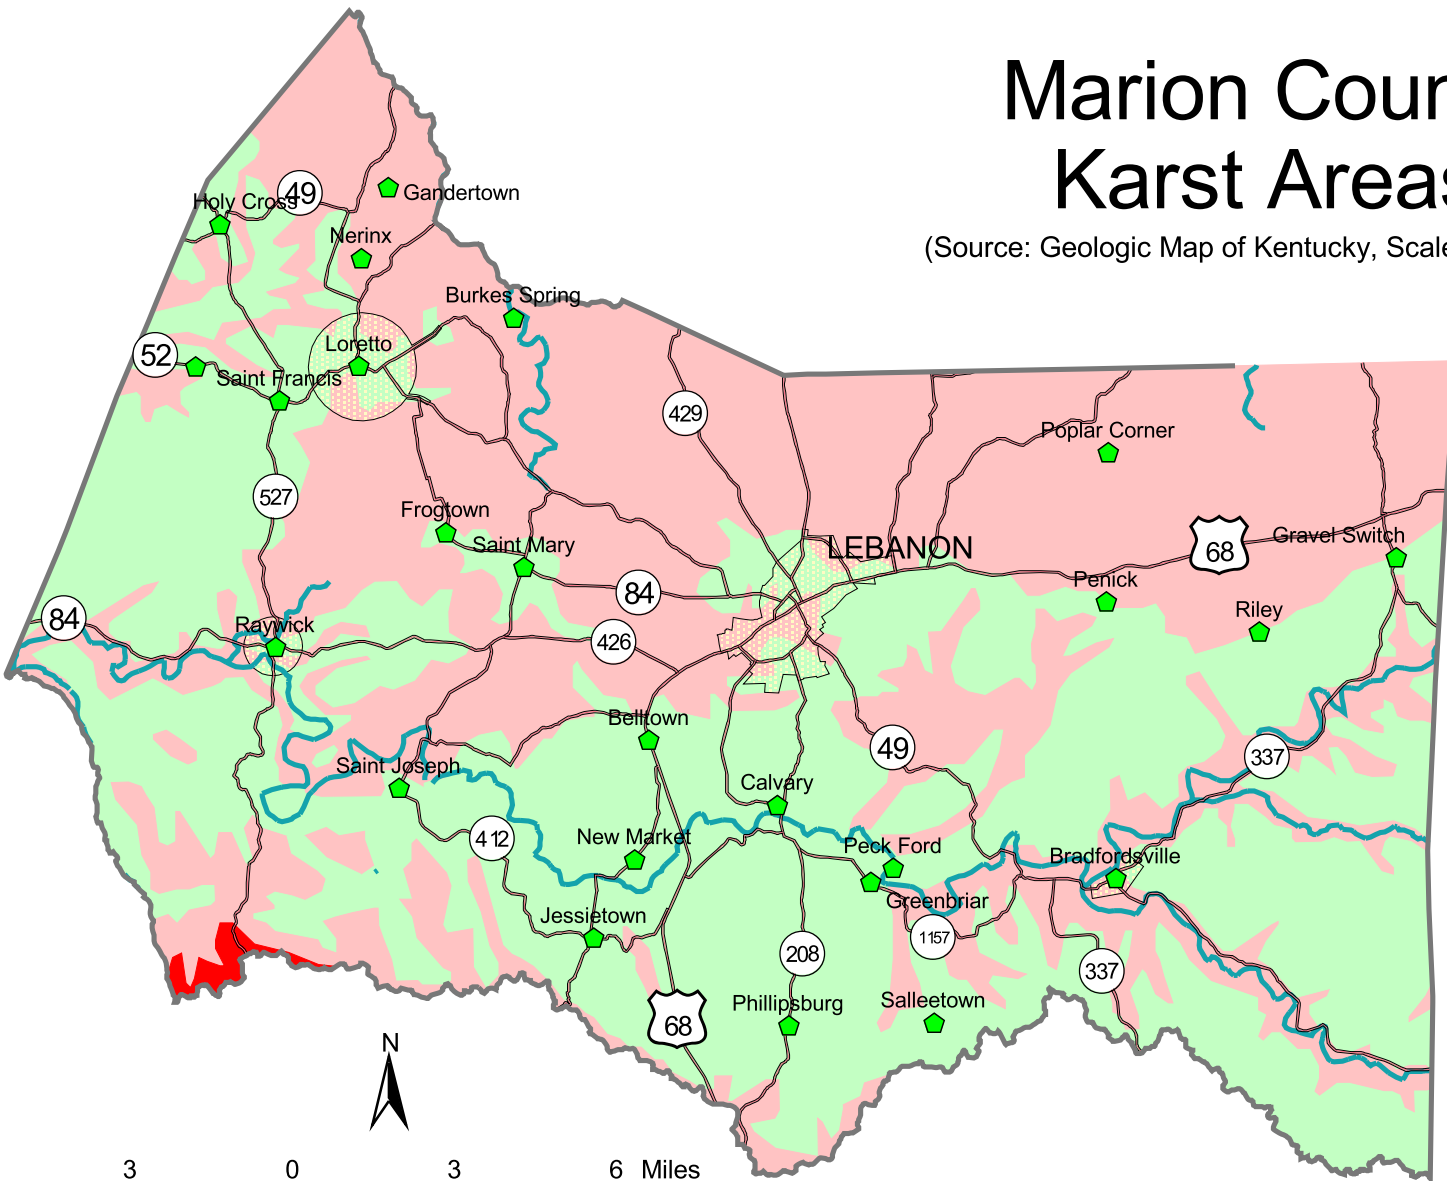

Marion County Karst Areas

(Source: Geologic Map of Kentucky, Scale, 1:500,000)

-  Intense Karst
-  Karst Prone
-  Non-karst