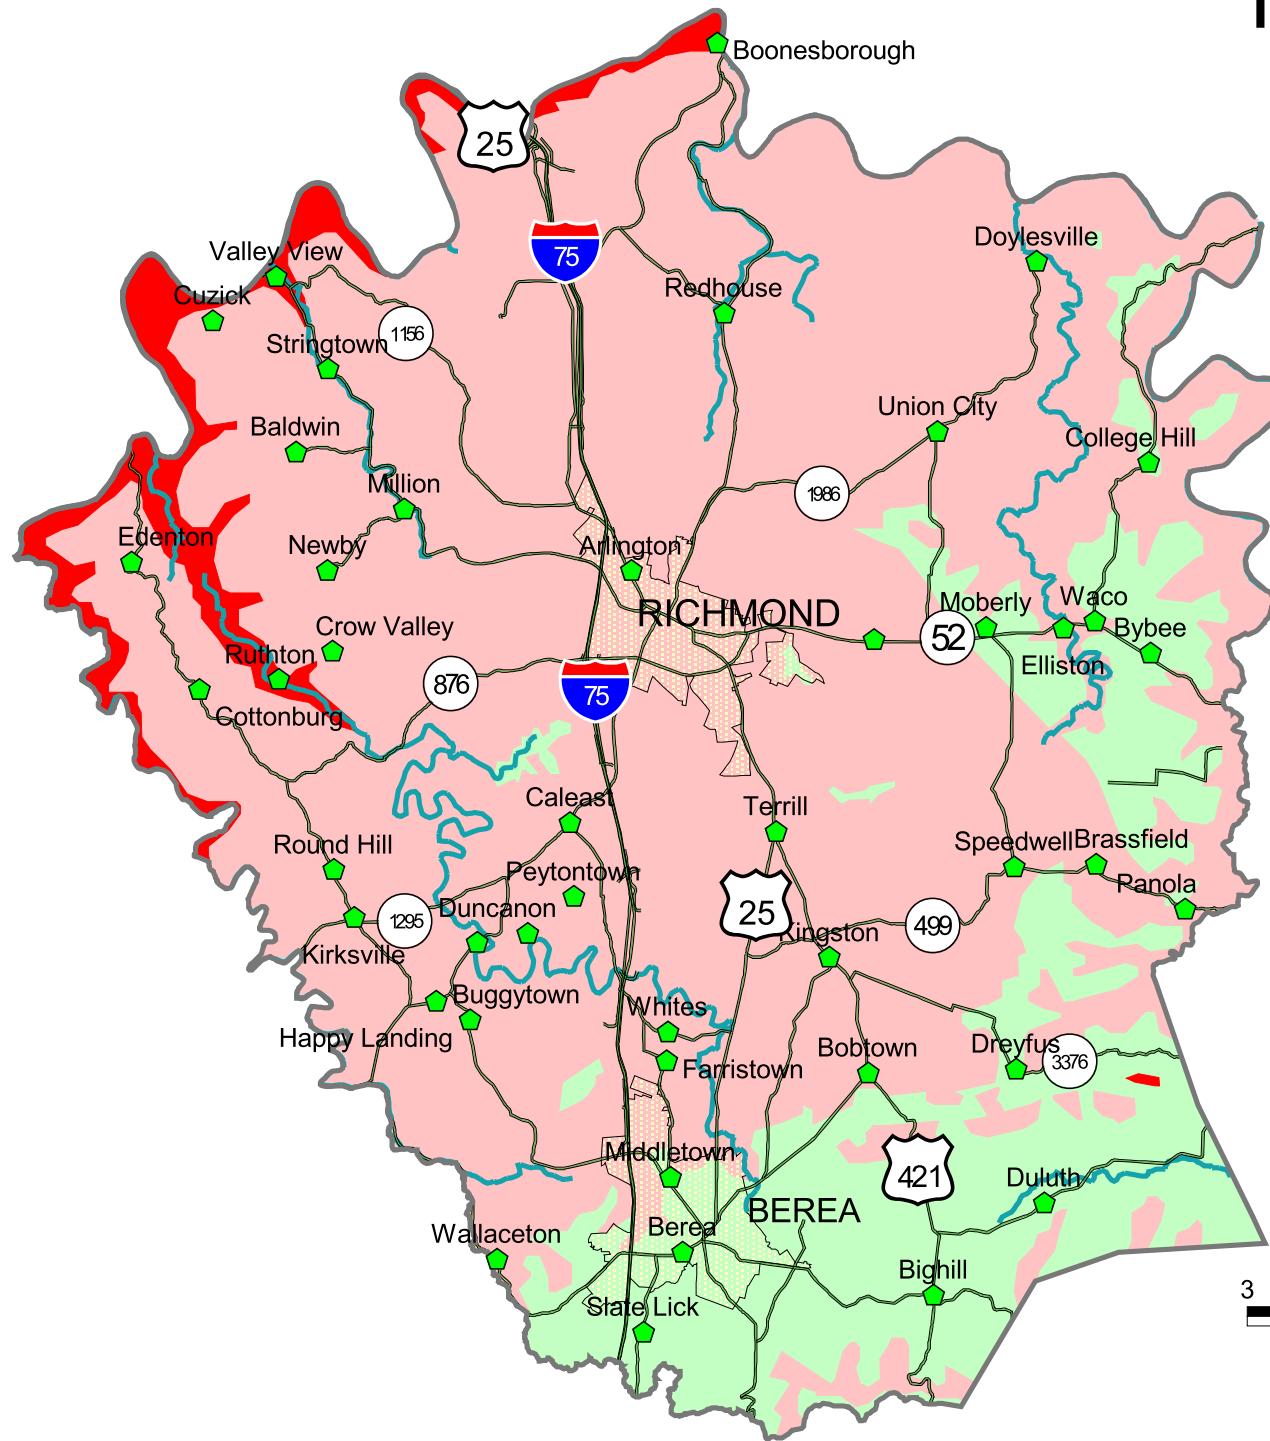

Madison County

Karst Areas

(Source: Geologic Map of Kentucky, Scale, 1:500,000)

- Intense Karst
- Karst Prone
- Non-karst