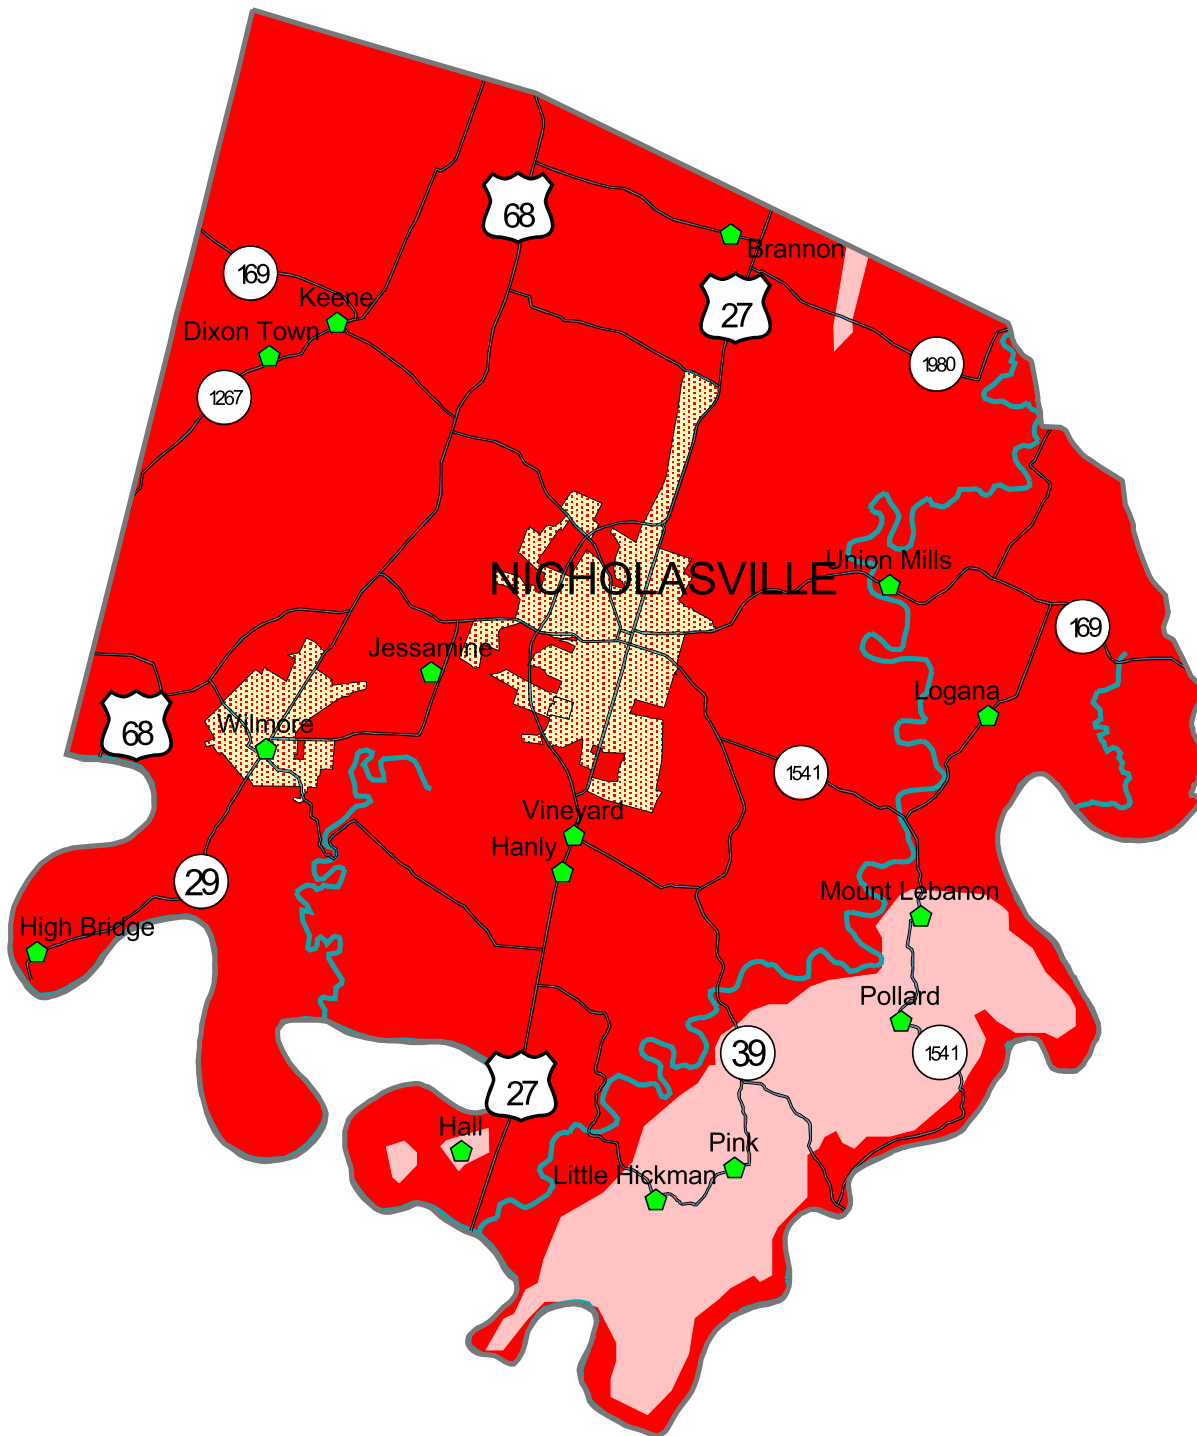

Jessamine County Karst Areas

(Source: Geologic Map of Kentucky, Scale, 1:500,000)

 Intense Karst
 Karst Prone