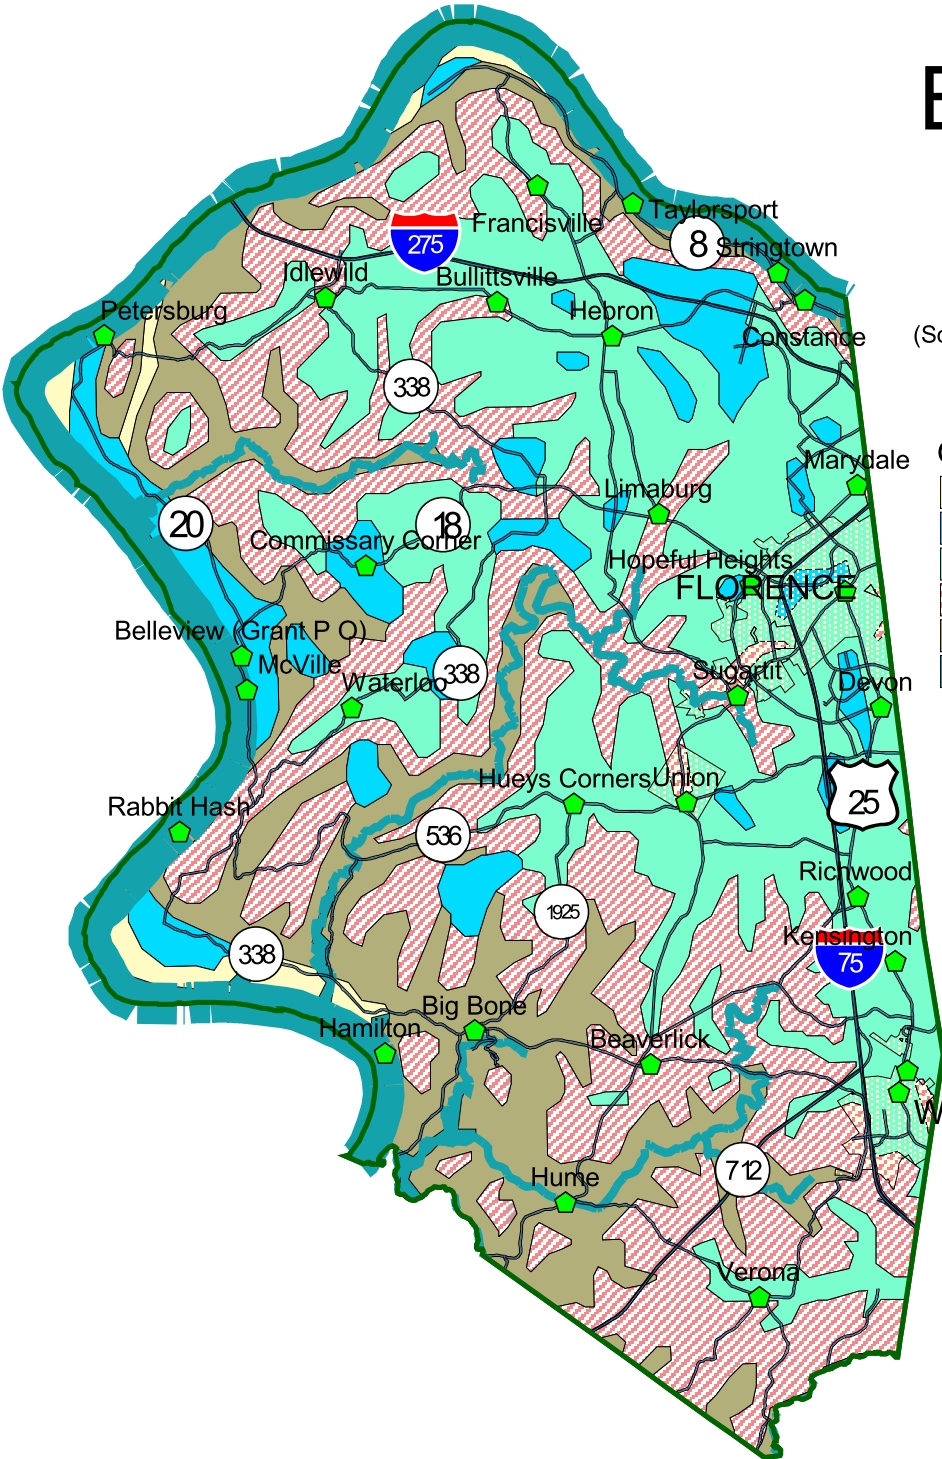

# Boone County Geology

(Source: Geologic Map of Kentucky, Scale, 1:500,000)

- GEOLOGY**
- Alluvium
  - Glacial Sediments
  - Bull Fork Formation
  - Grant Lake Limestone, Fairview Formation
  - Kope Formation
  - Water