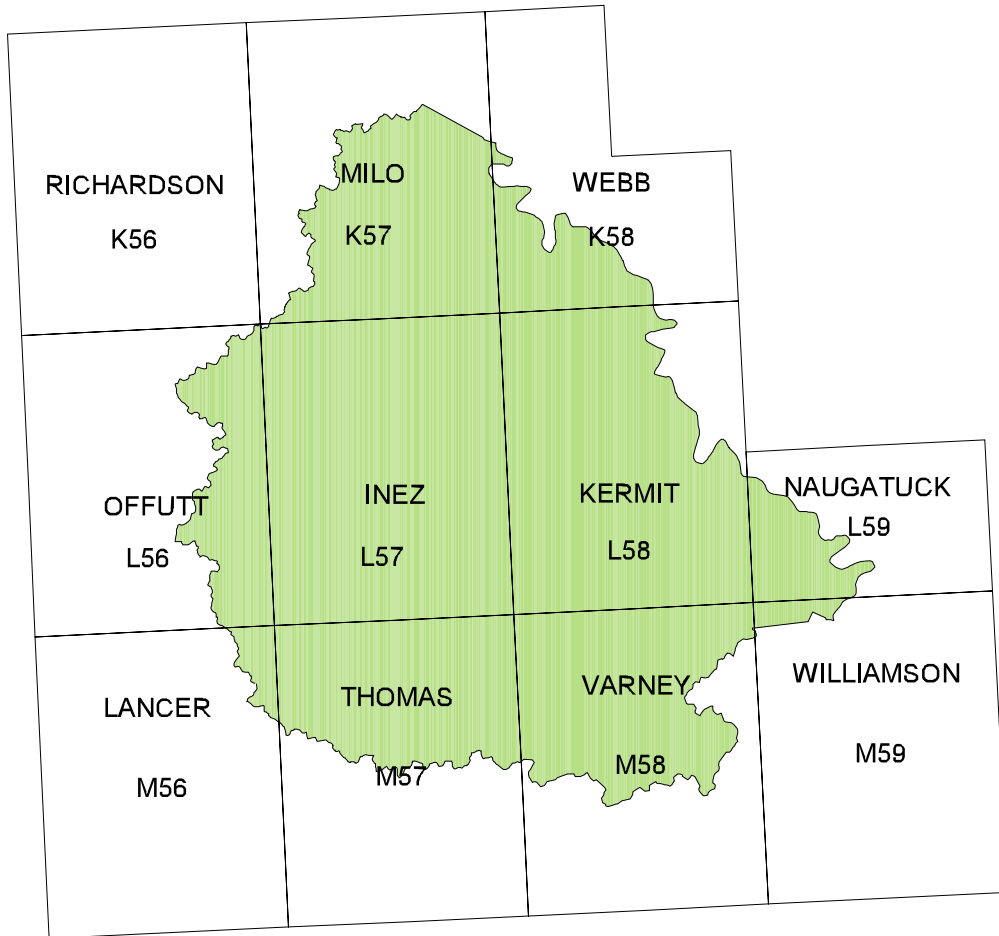

# Martin County

## 7.5' Quadrangle Index Map

### Zone South

7 0 7 Miles