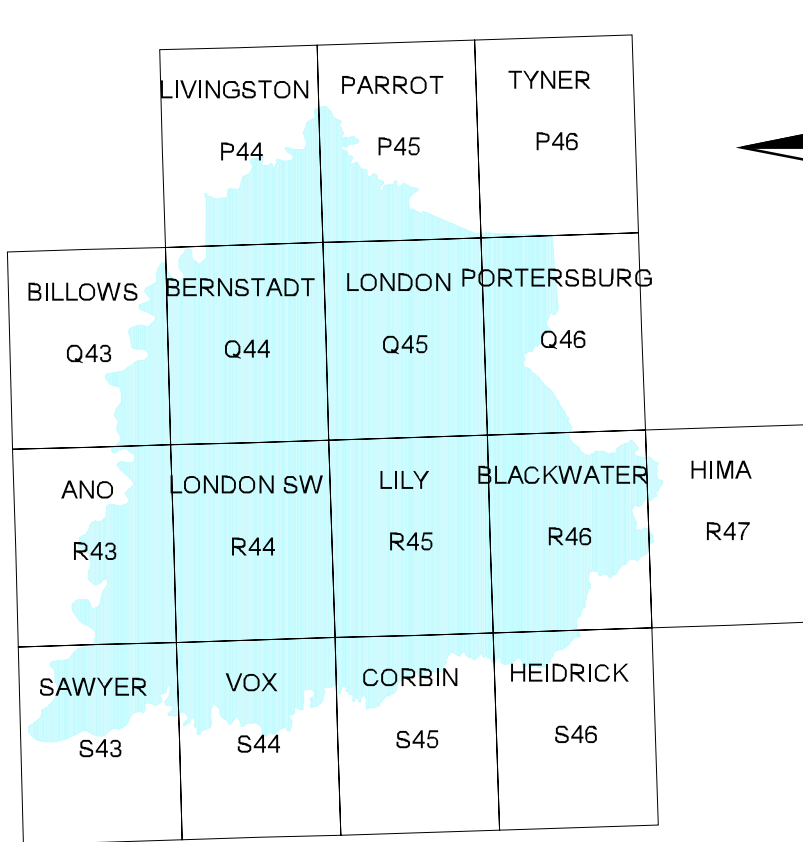

Laurel County

South Zone

8 0 8 16 Miles