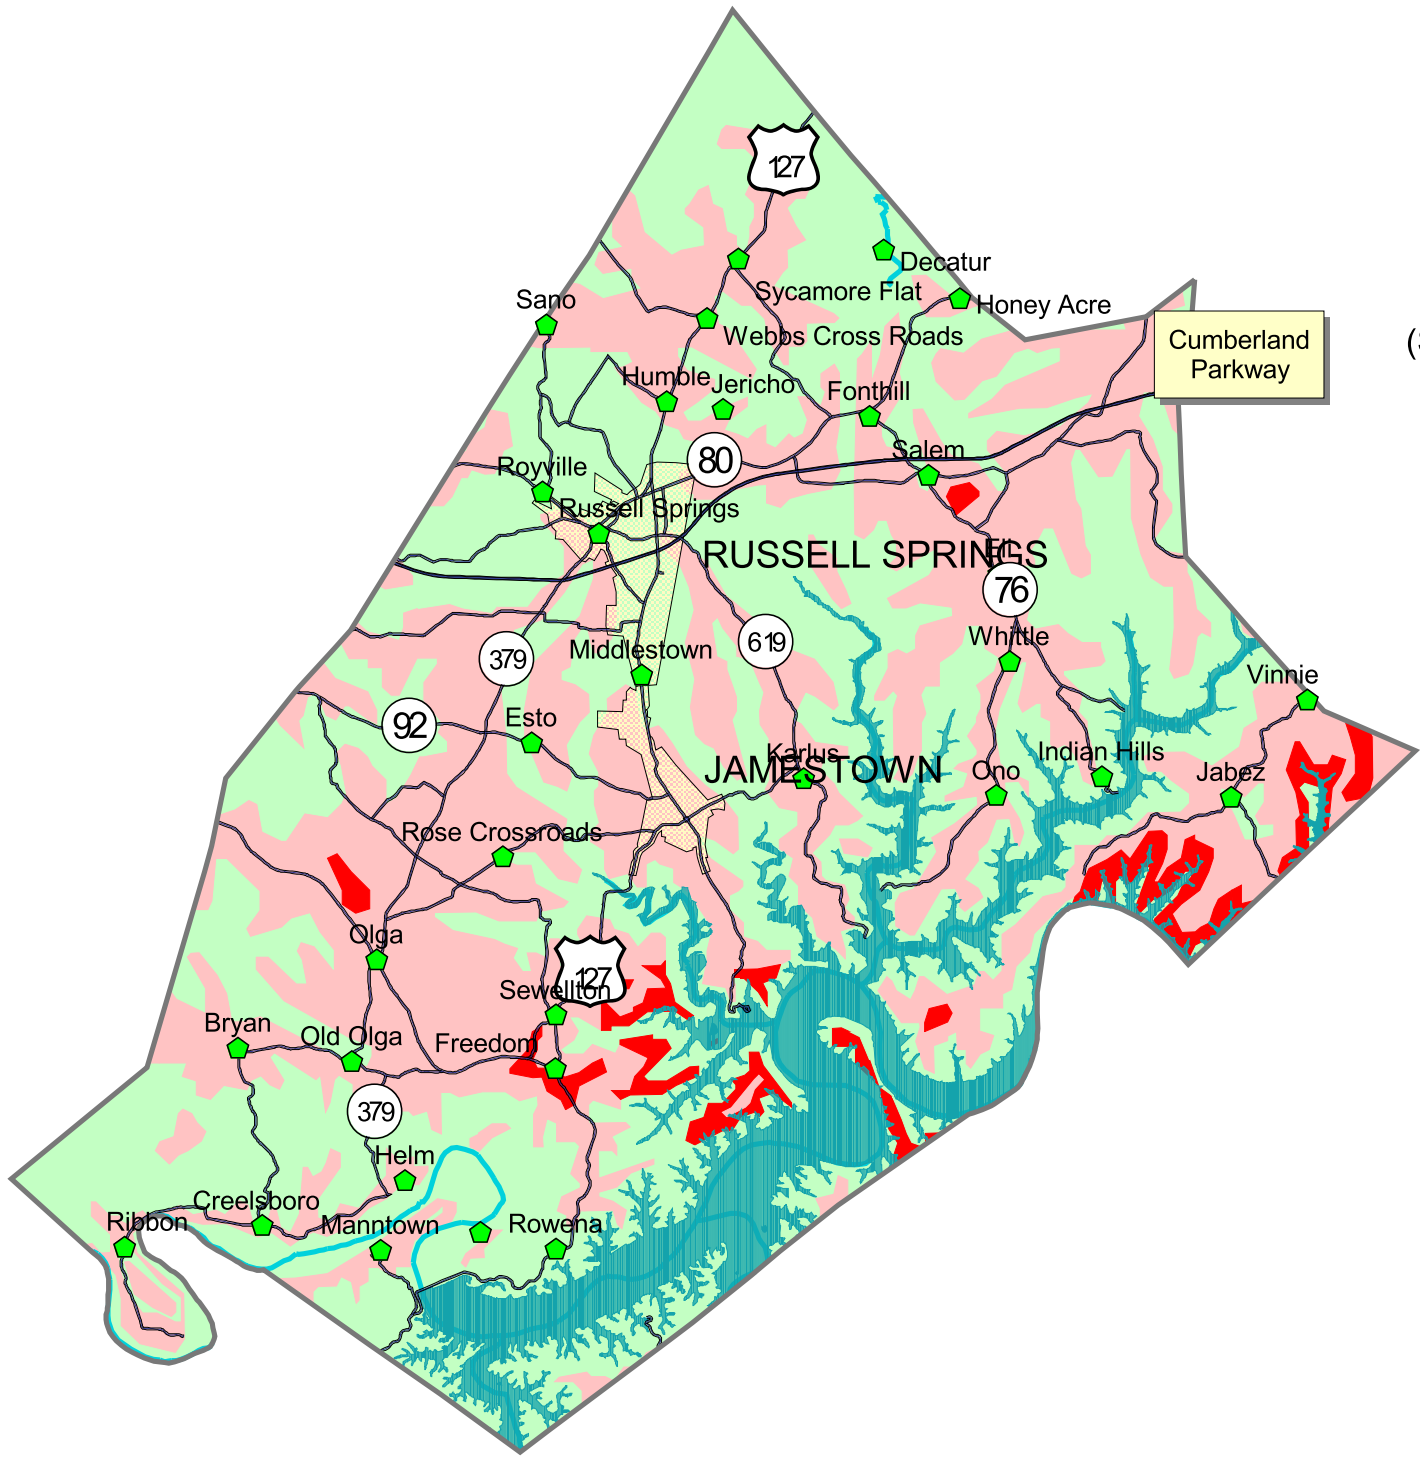

Russell County Karst Areas

(Source: Geologic Map of Kentucky, Scale, 1:500,000)

- Intense Karst
- Karst Prone
- Non-karst