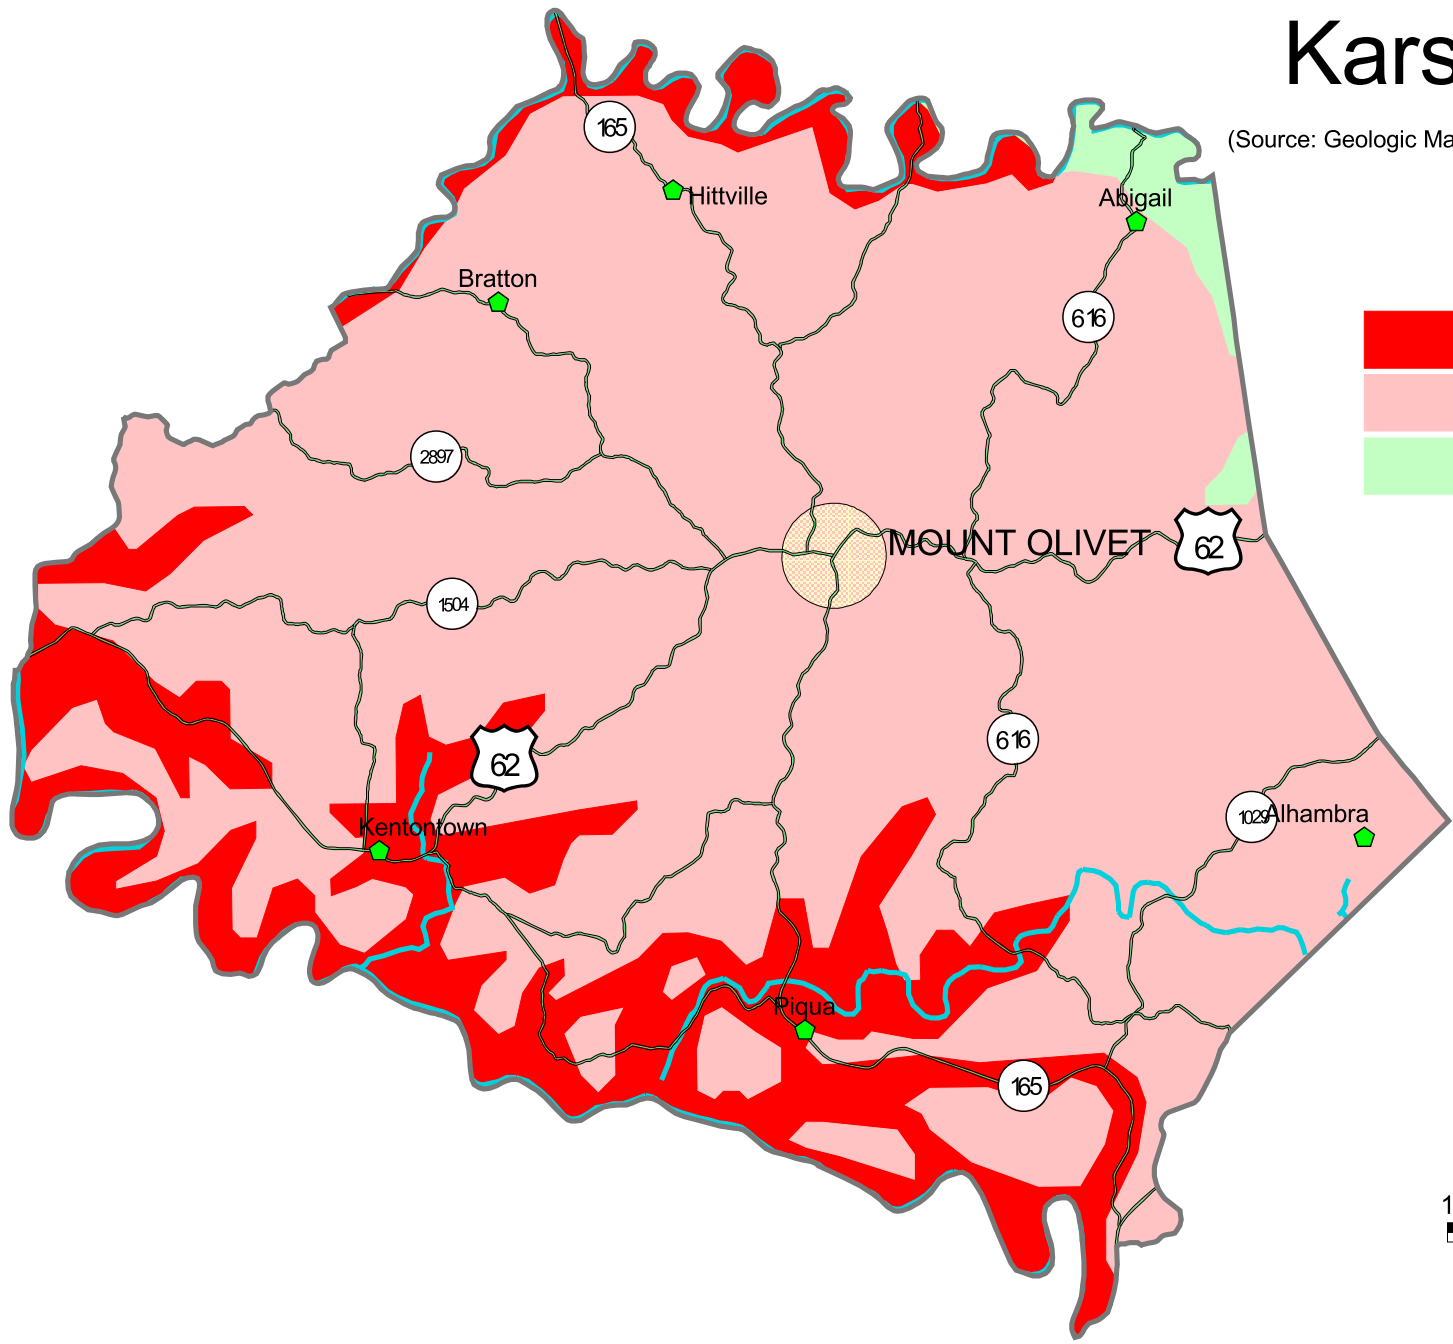

Robertson County Karst Areas

(Source: Geologic Map of Kentucky, Scale, 1:500,000)

- Intense Karst
- Karst Prone
- Non-karst