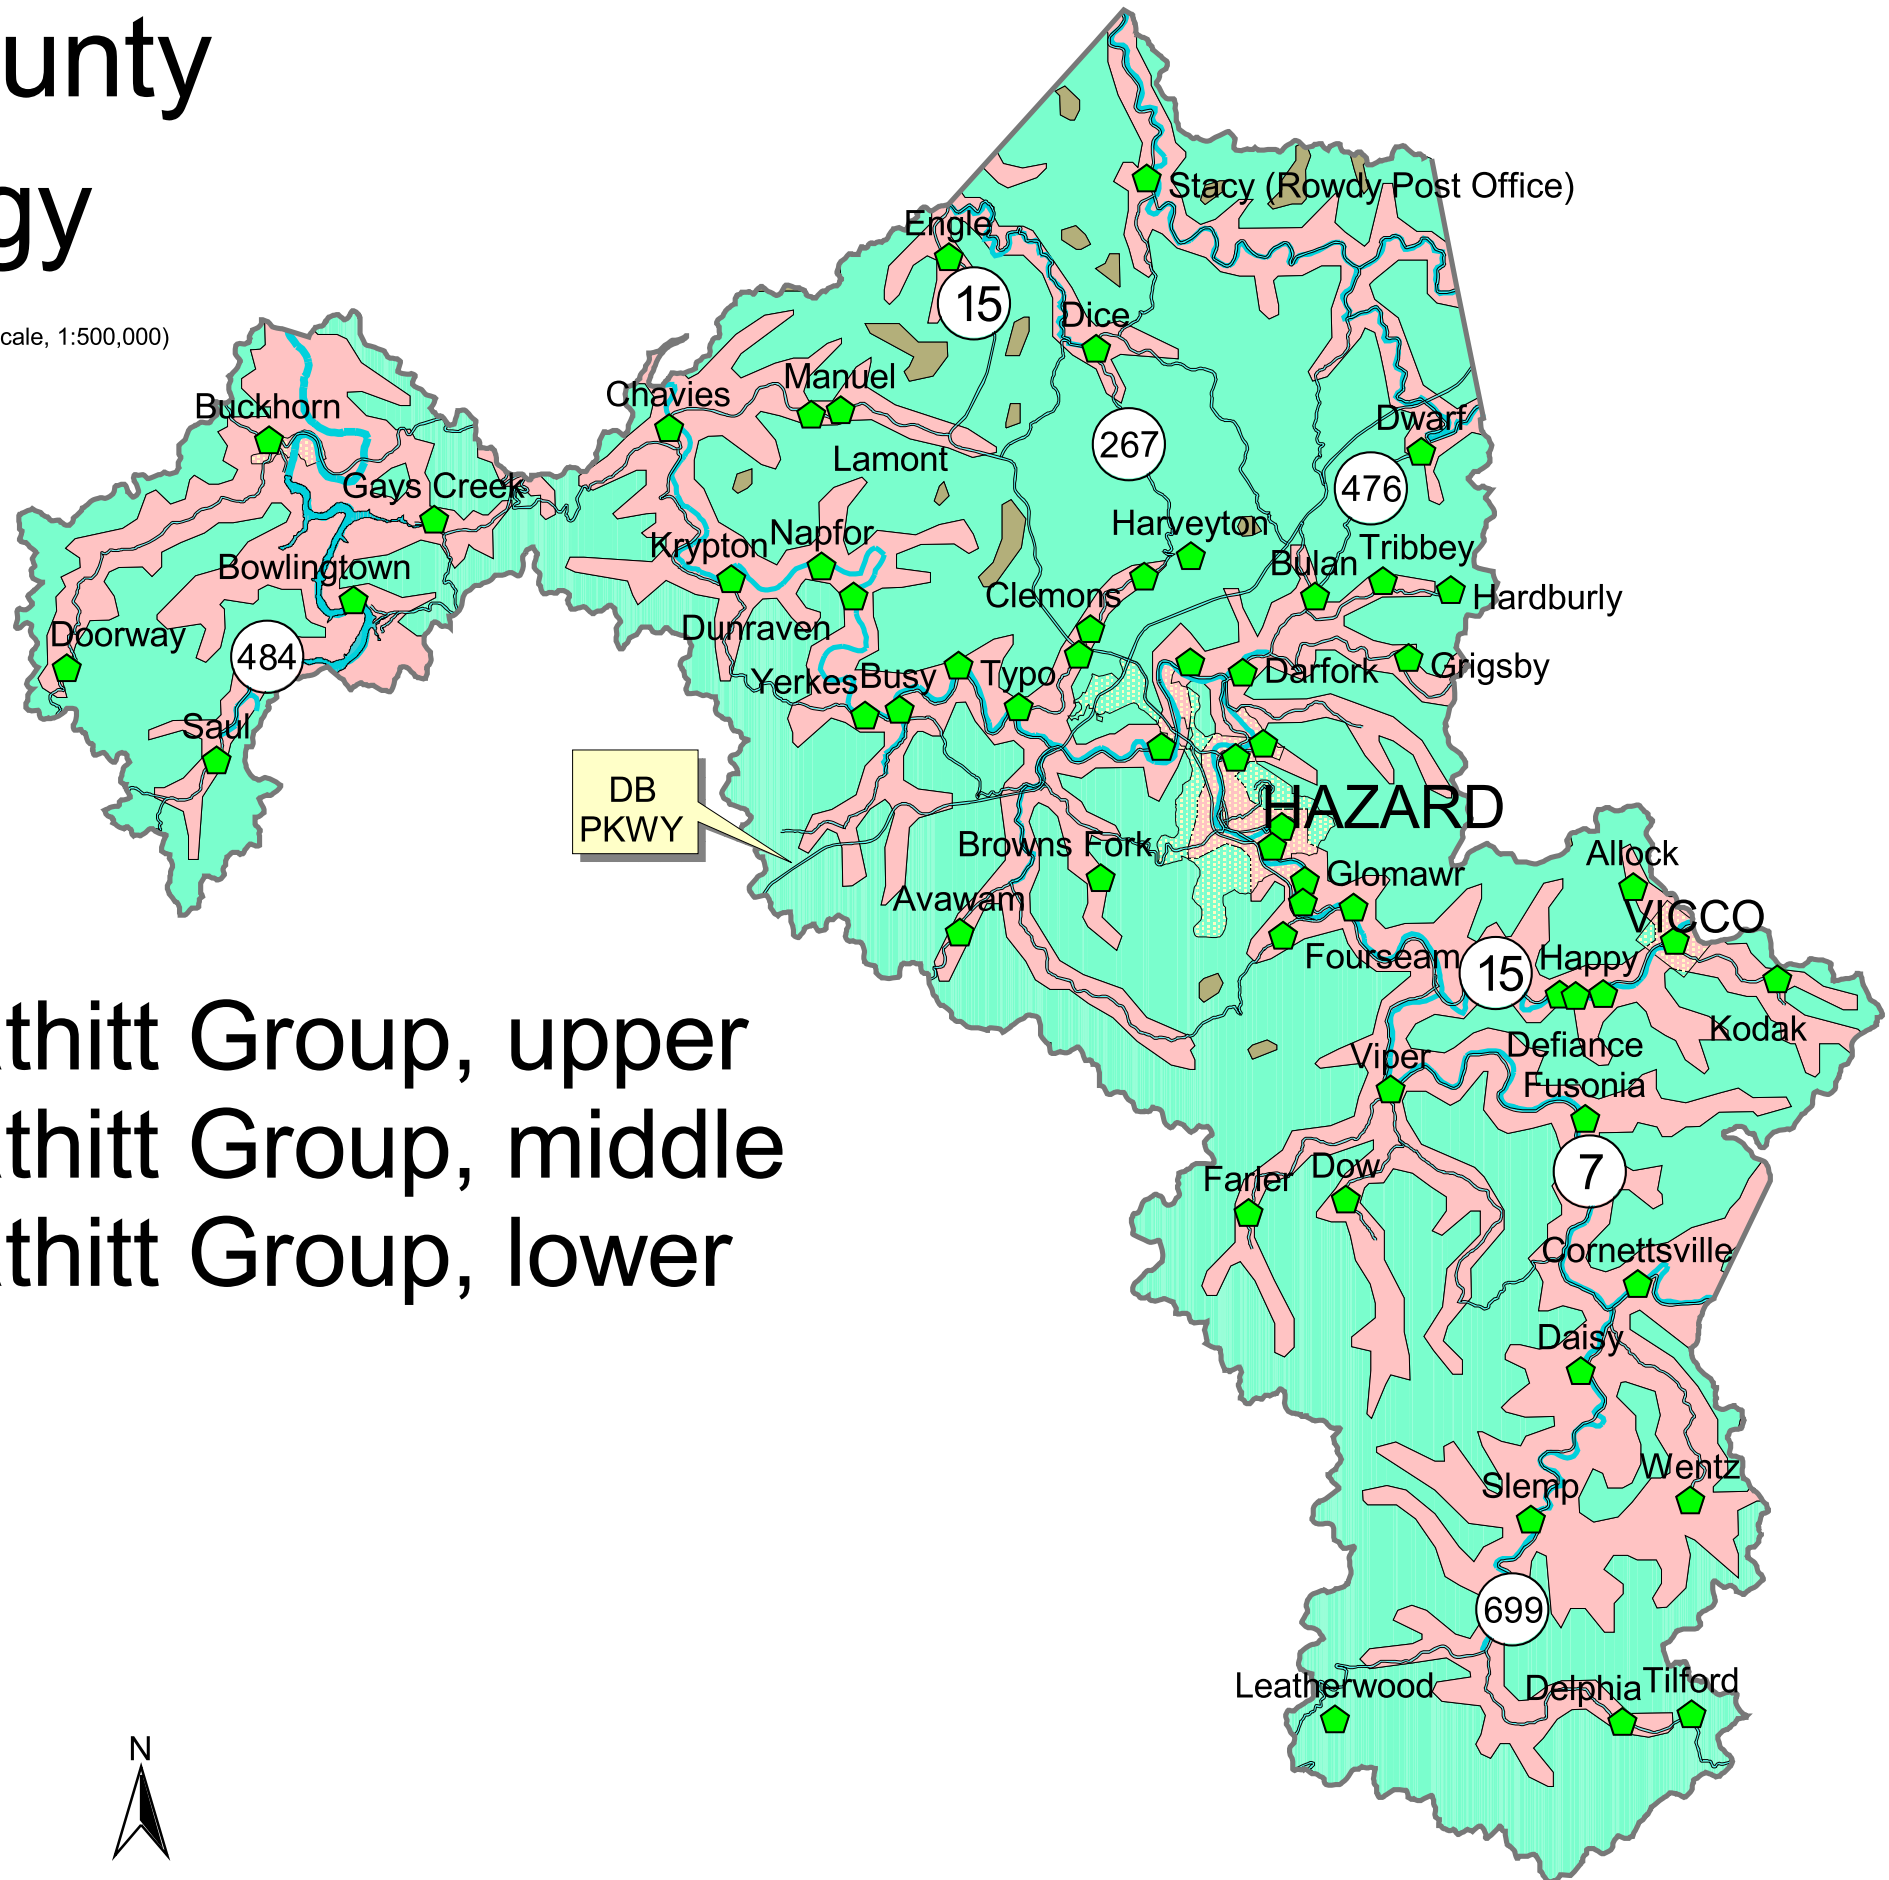

Perry County Geology

(Source: Geologic Map of Kentucky, Scale, 1:500,000)

-  Breathitt Group, upper
-  Breathitt Group, middle
-  Breathitt Group, lower