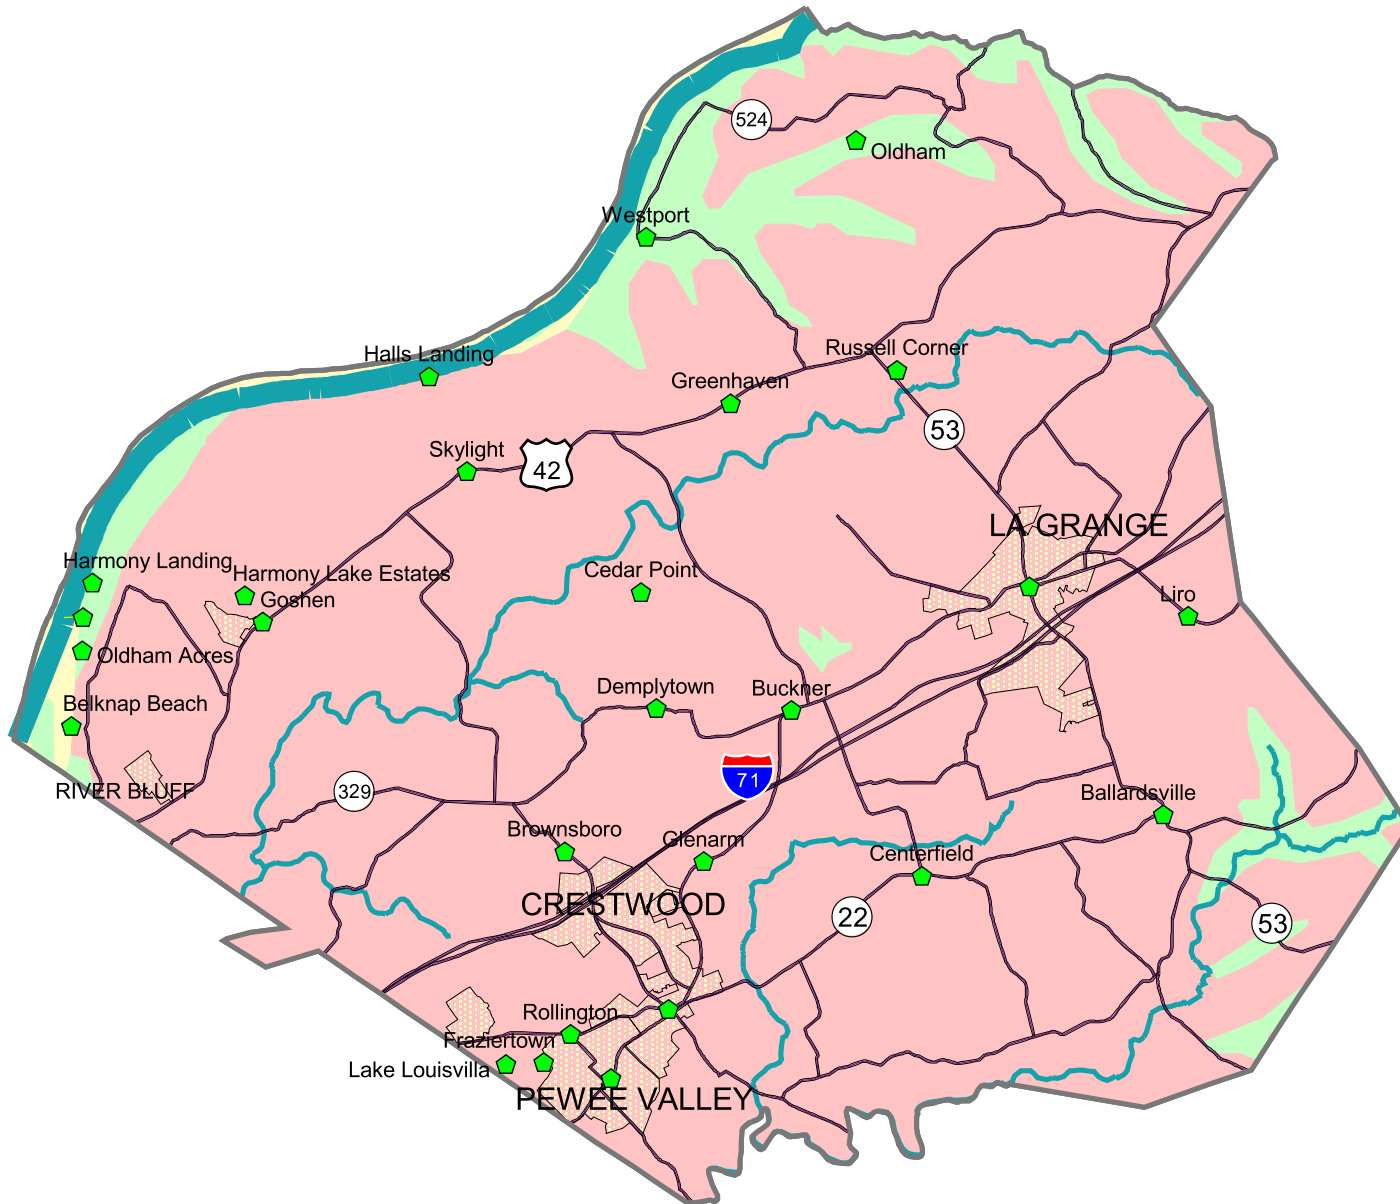

Oldham County Karst Areas

(Source: Geologic Map of Kentucky, Scale, 1:500,000)

 Karst Prone
 Non-karst

2 0 2 4 Miles