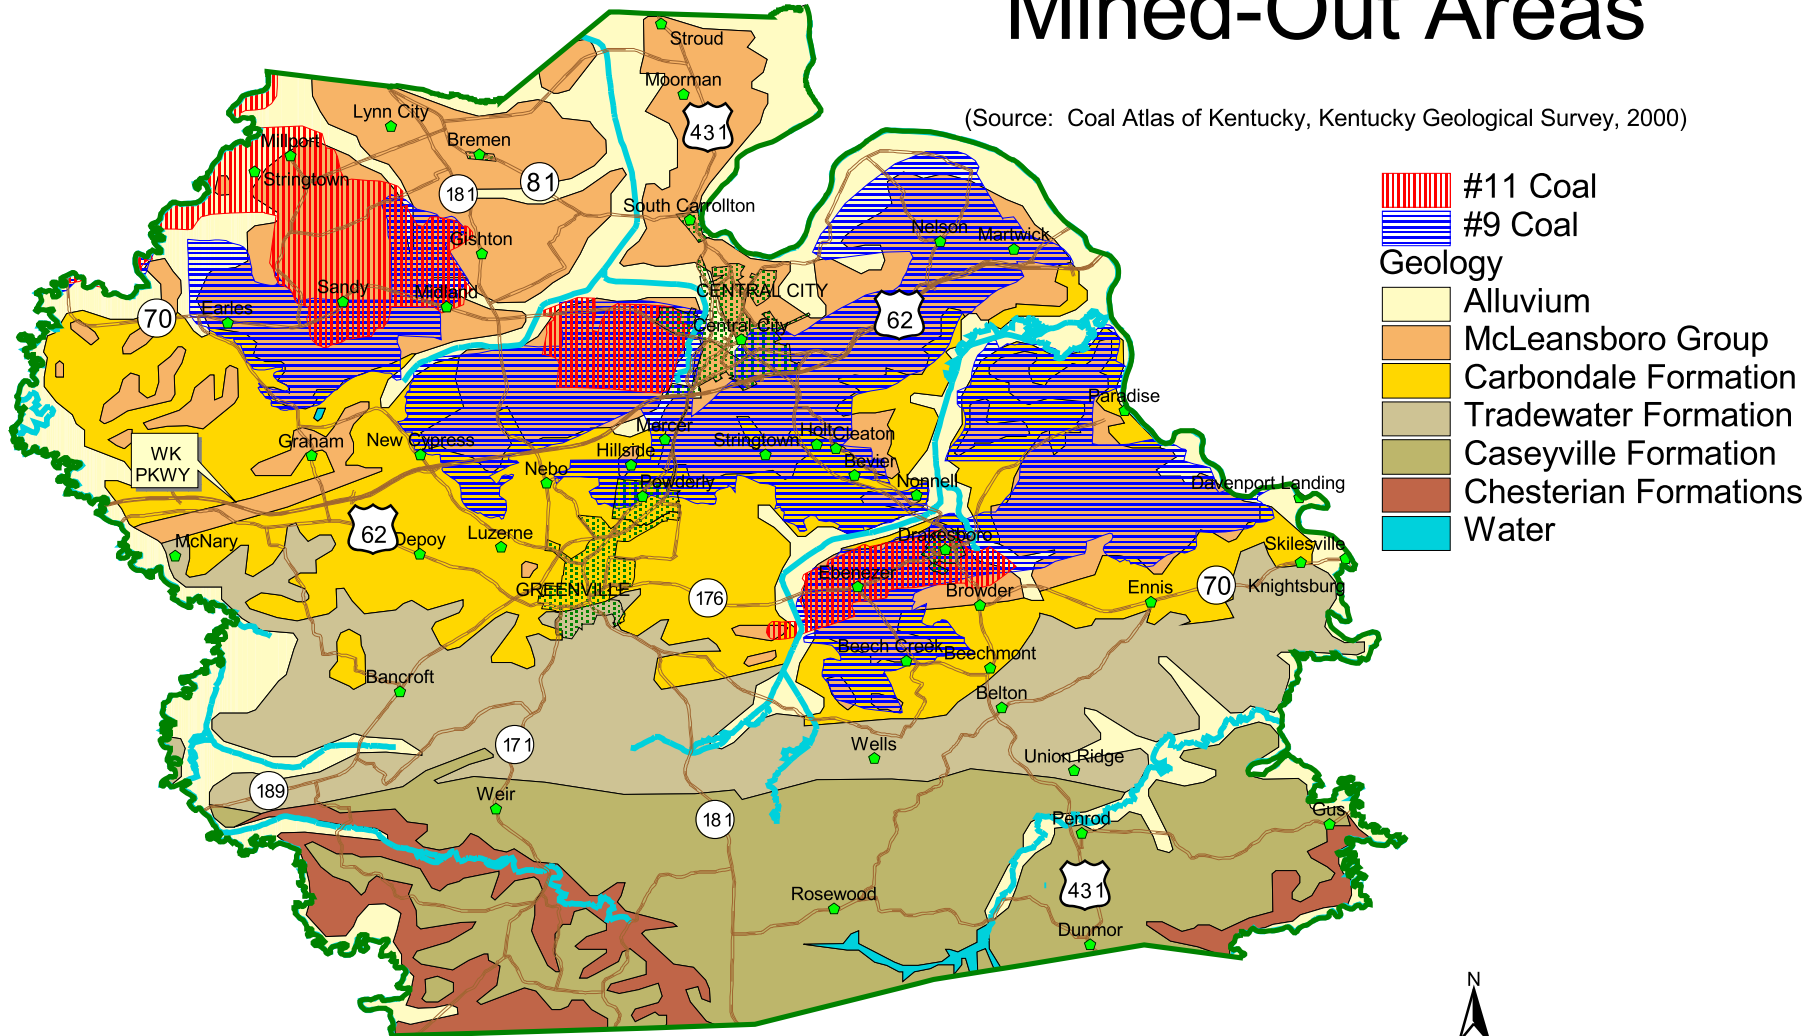

MUHLENBERG COUNTY

Mined-Out Areas

(Source: Coal Atlas of Kentucky, Kentucky Geological Survey, 2000)

- #11 Coal
- #9 Coal
- Geology
 - Alluvium
 - McLeansboro Group
 - Carbondale Formation
 - Tradewater Formation
 - Caseyville Formation
 - Chesterian Formations
 - Water