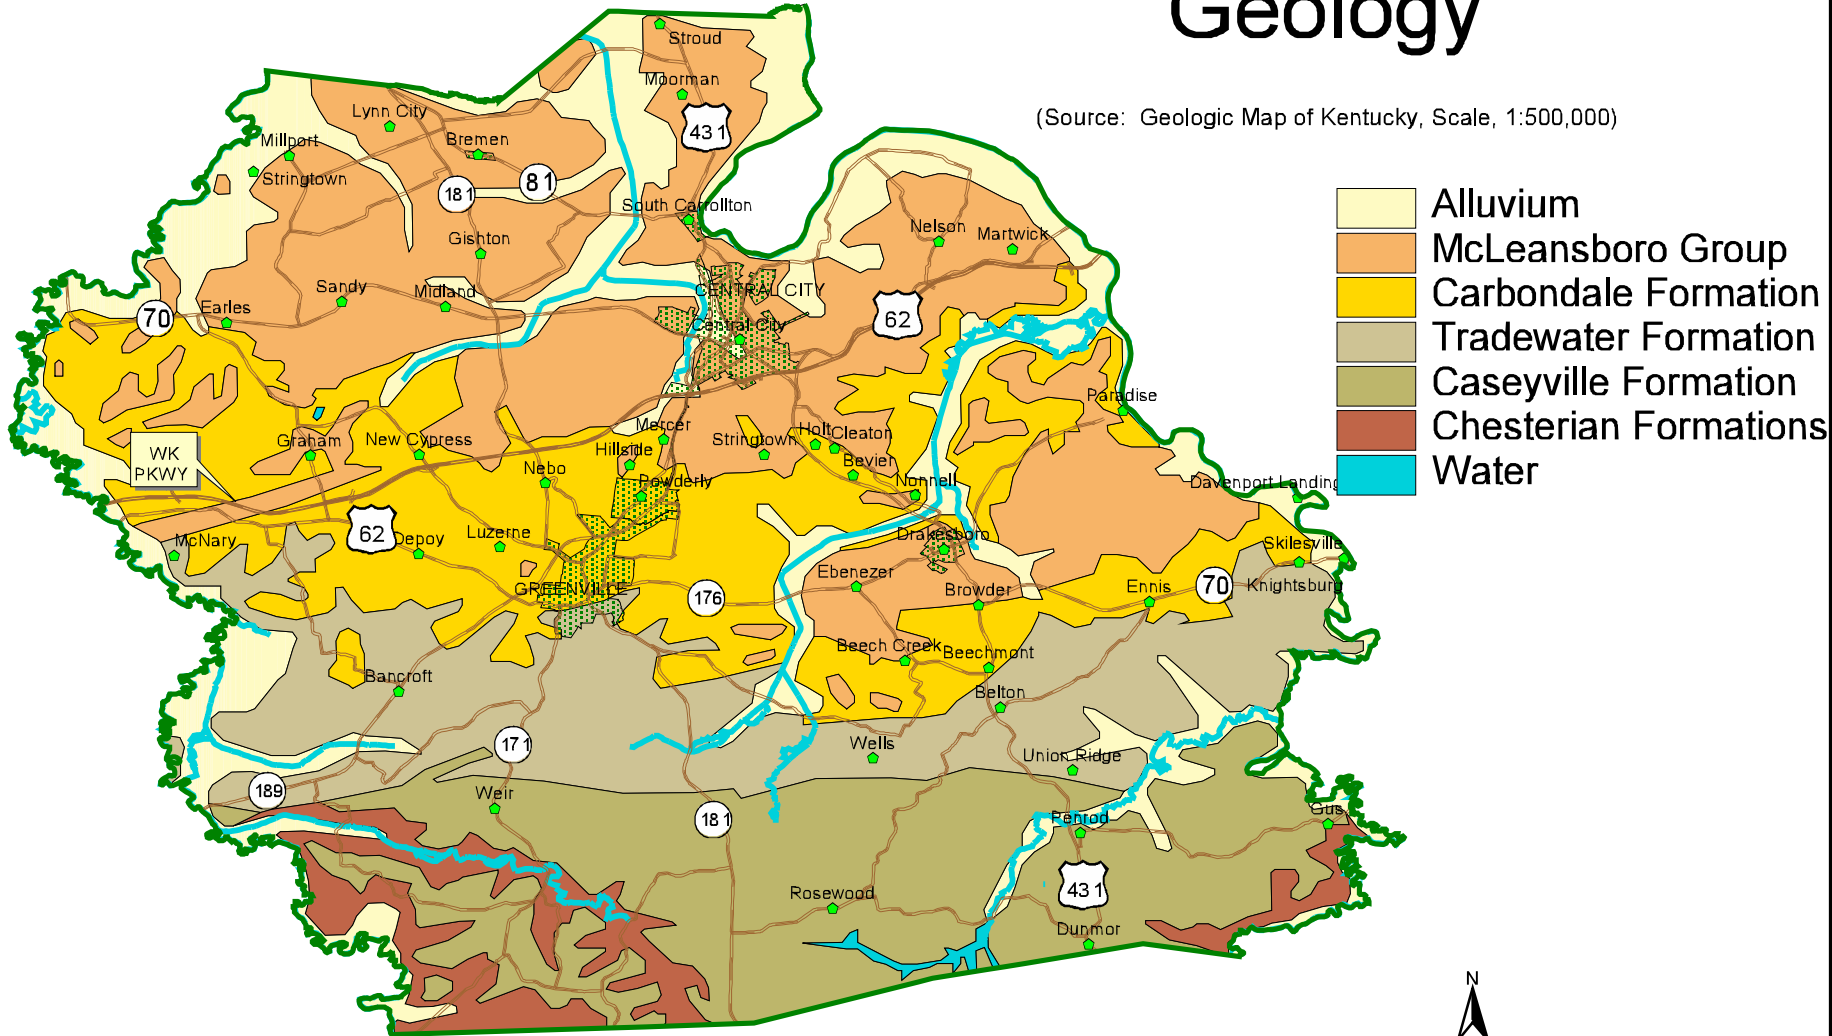

MUHLENBERG COUNTY

Geology

(Source: Geologic Map of Kentucky, Scale, 1:500,000)

4 0 4 8 Miles