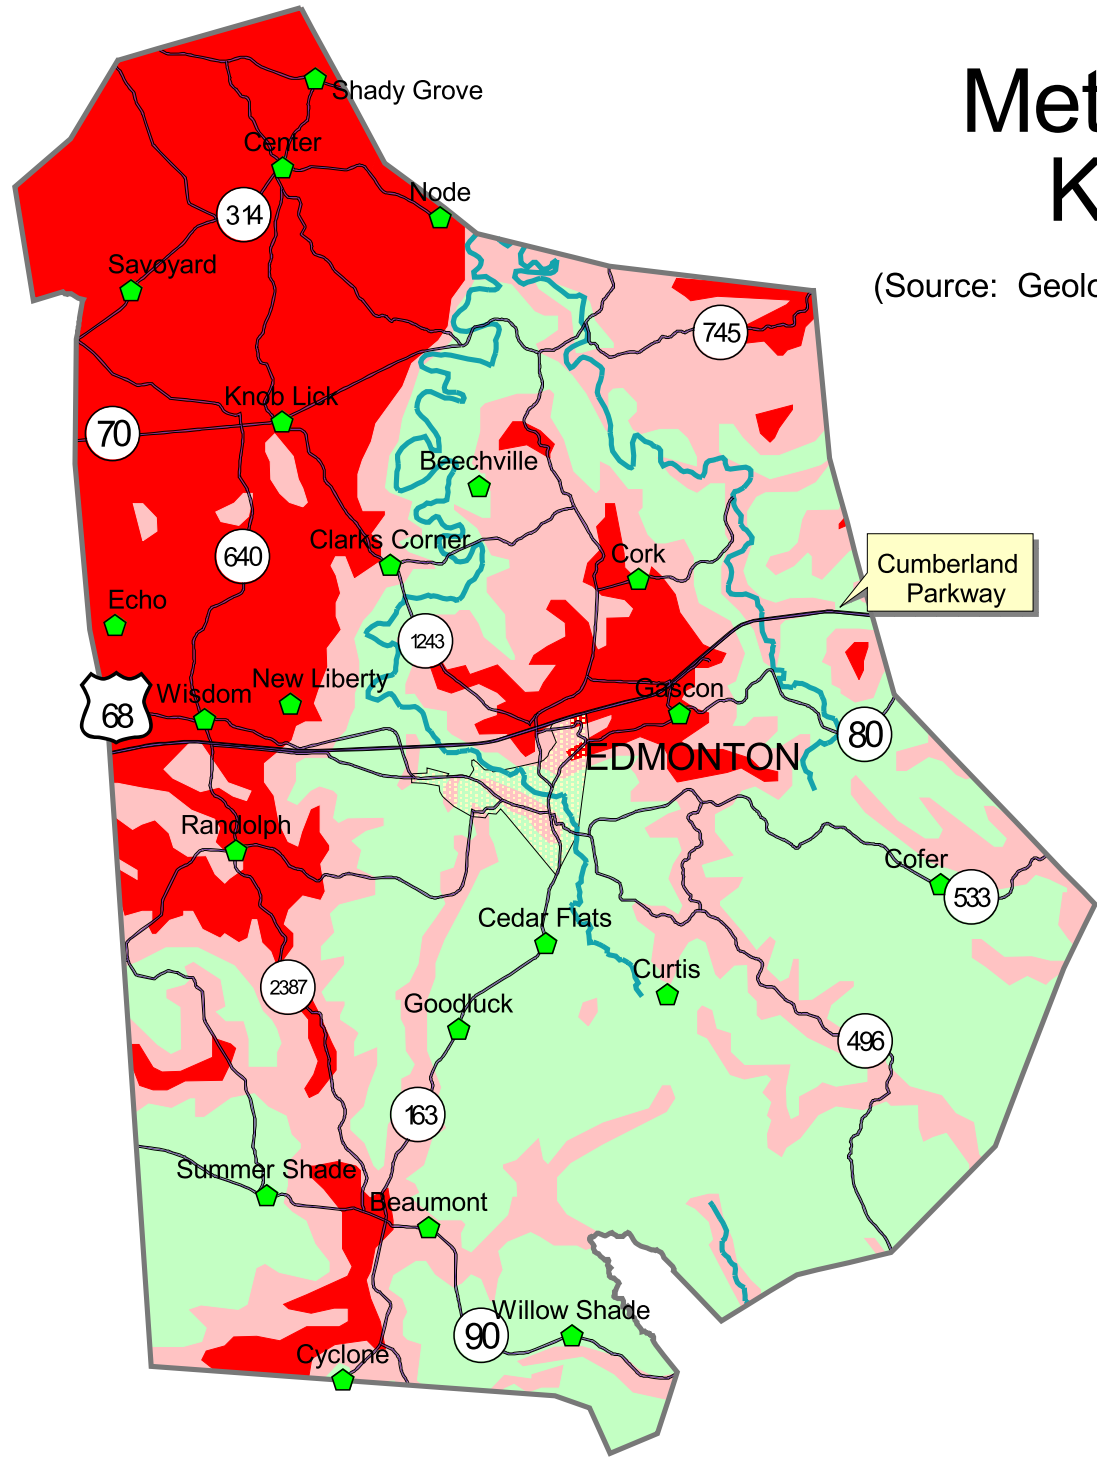

Metcalfe County Karst Areas

(Source: Geologic Map of Kentucky, Scale, 1:500,000)

- Intense Karst
- Karst Prone
- Non-karst