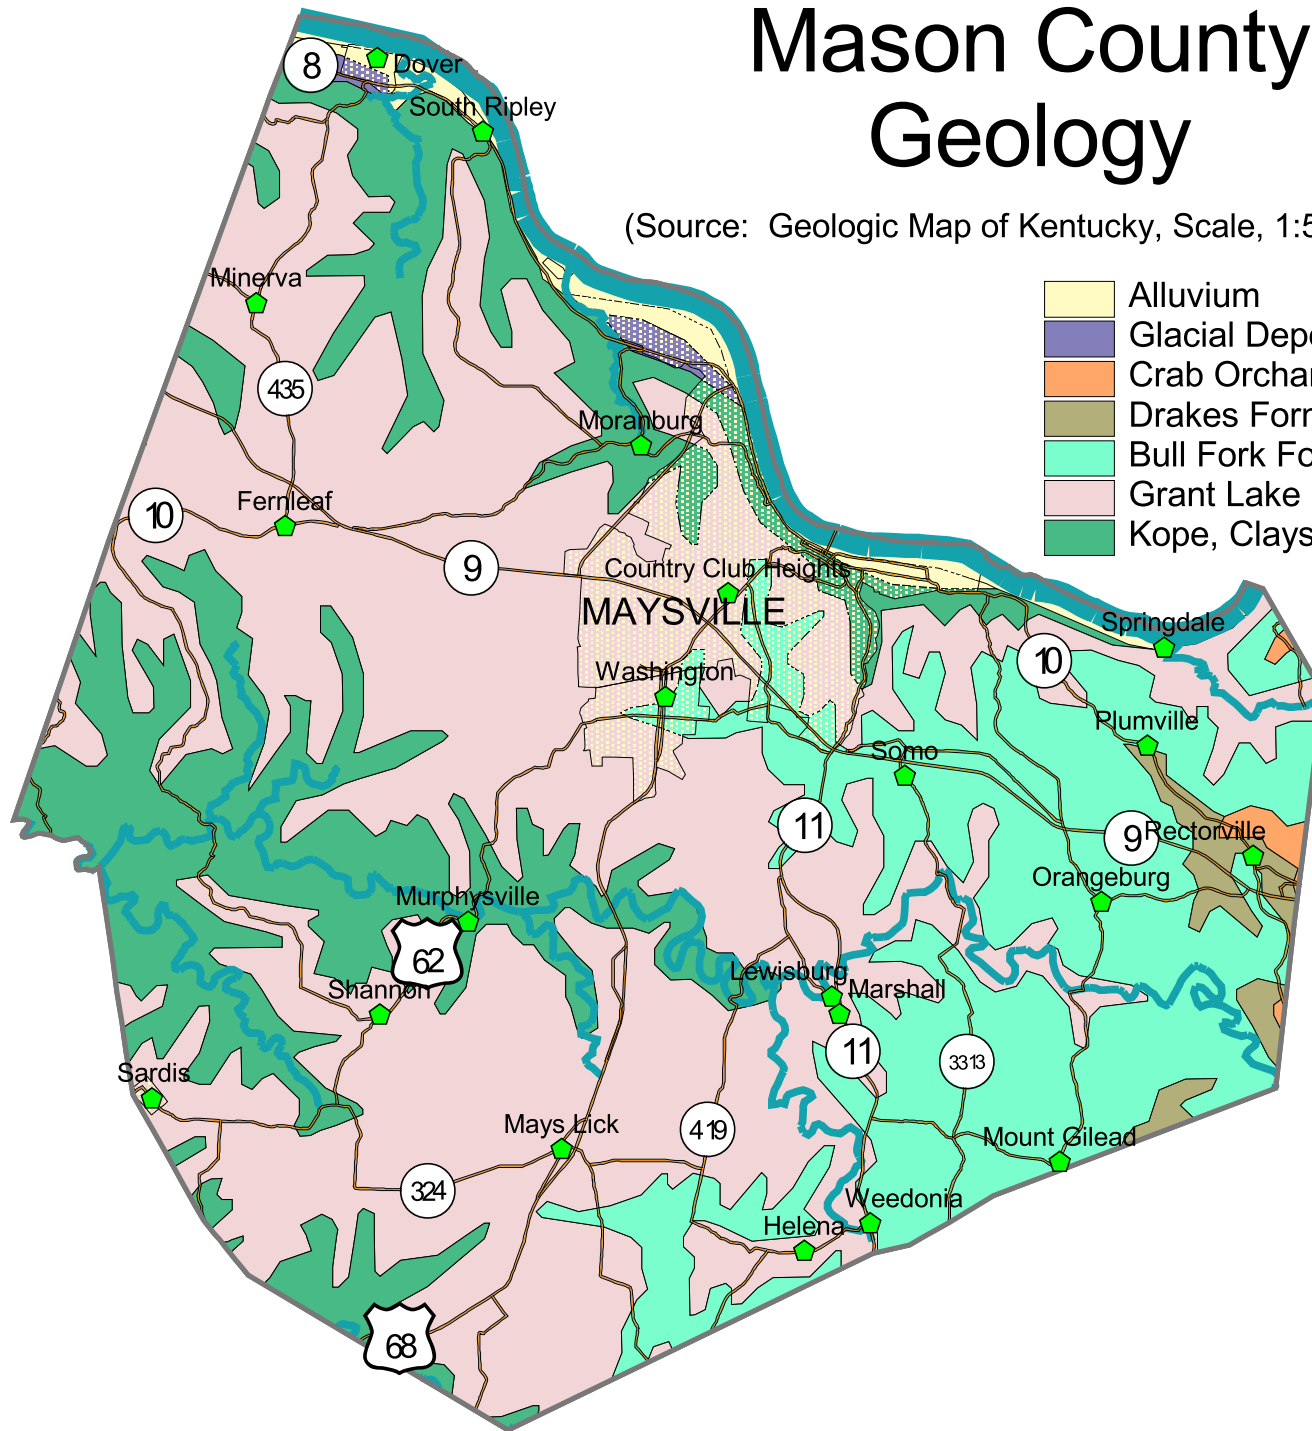

# Mason County Geology

(Source: Geologic Map of Kentucky, Scale, 1:500,000)

- Alluvium
- Glacial Deposits
- Crab Orchard Formation, Brassfield Dolomite
- Drakes Formation
- Bull Fork Formation
- Grant Lake Limestone, Fairview Formation
- Kope, Clays Ferry Formations