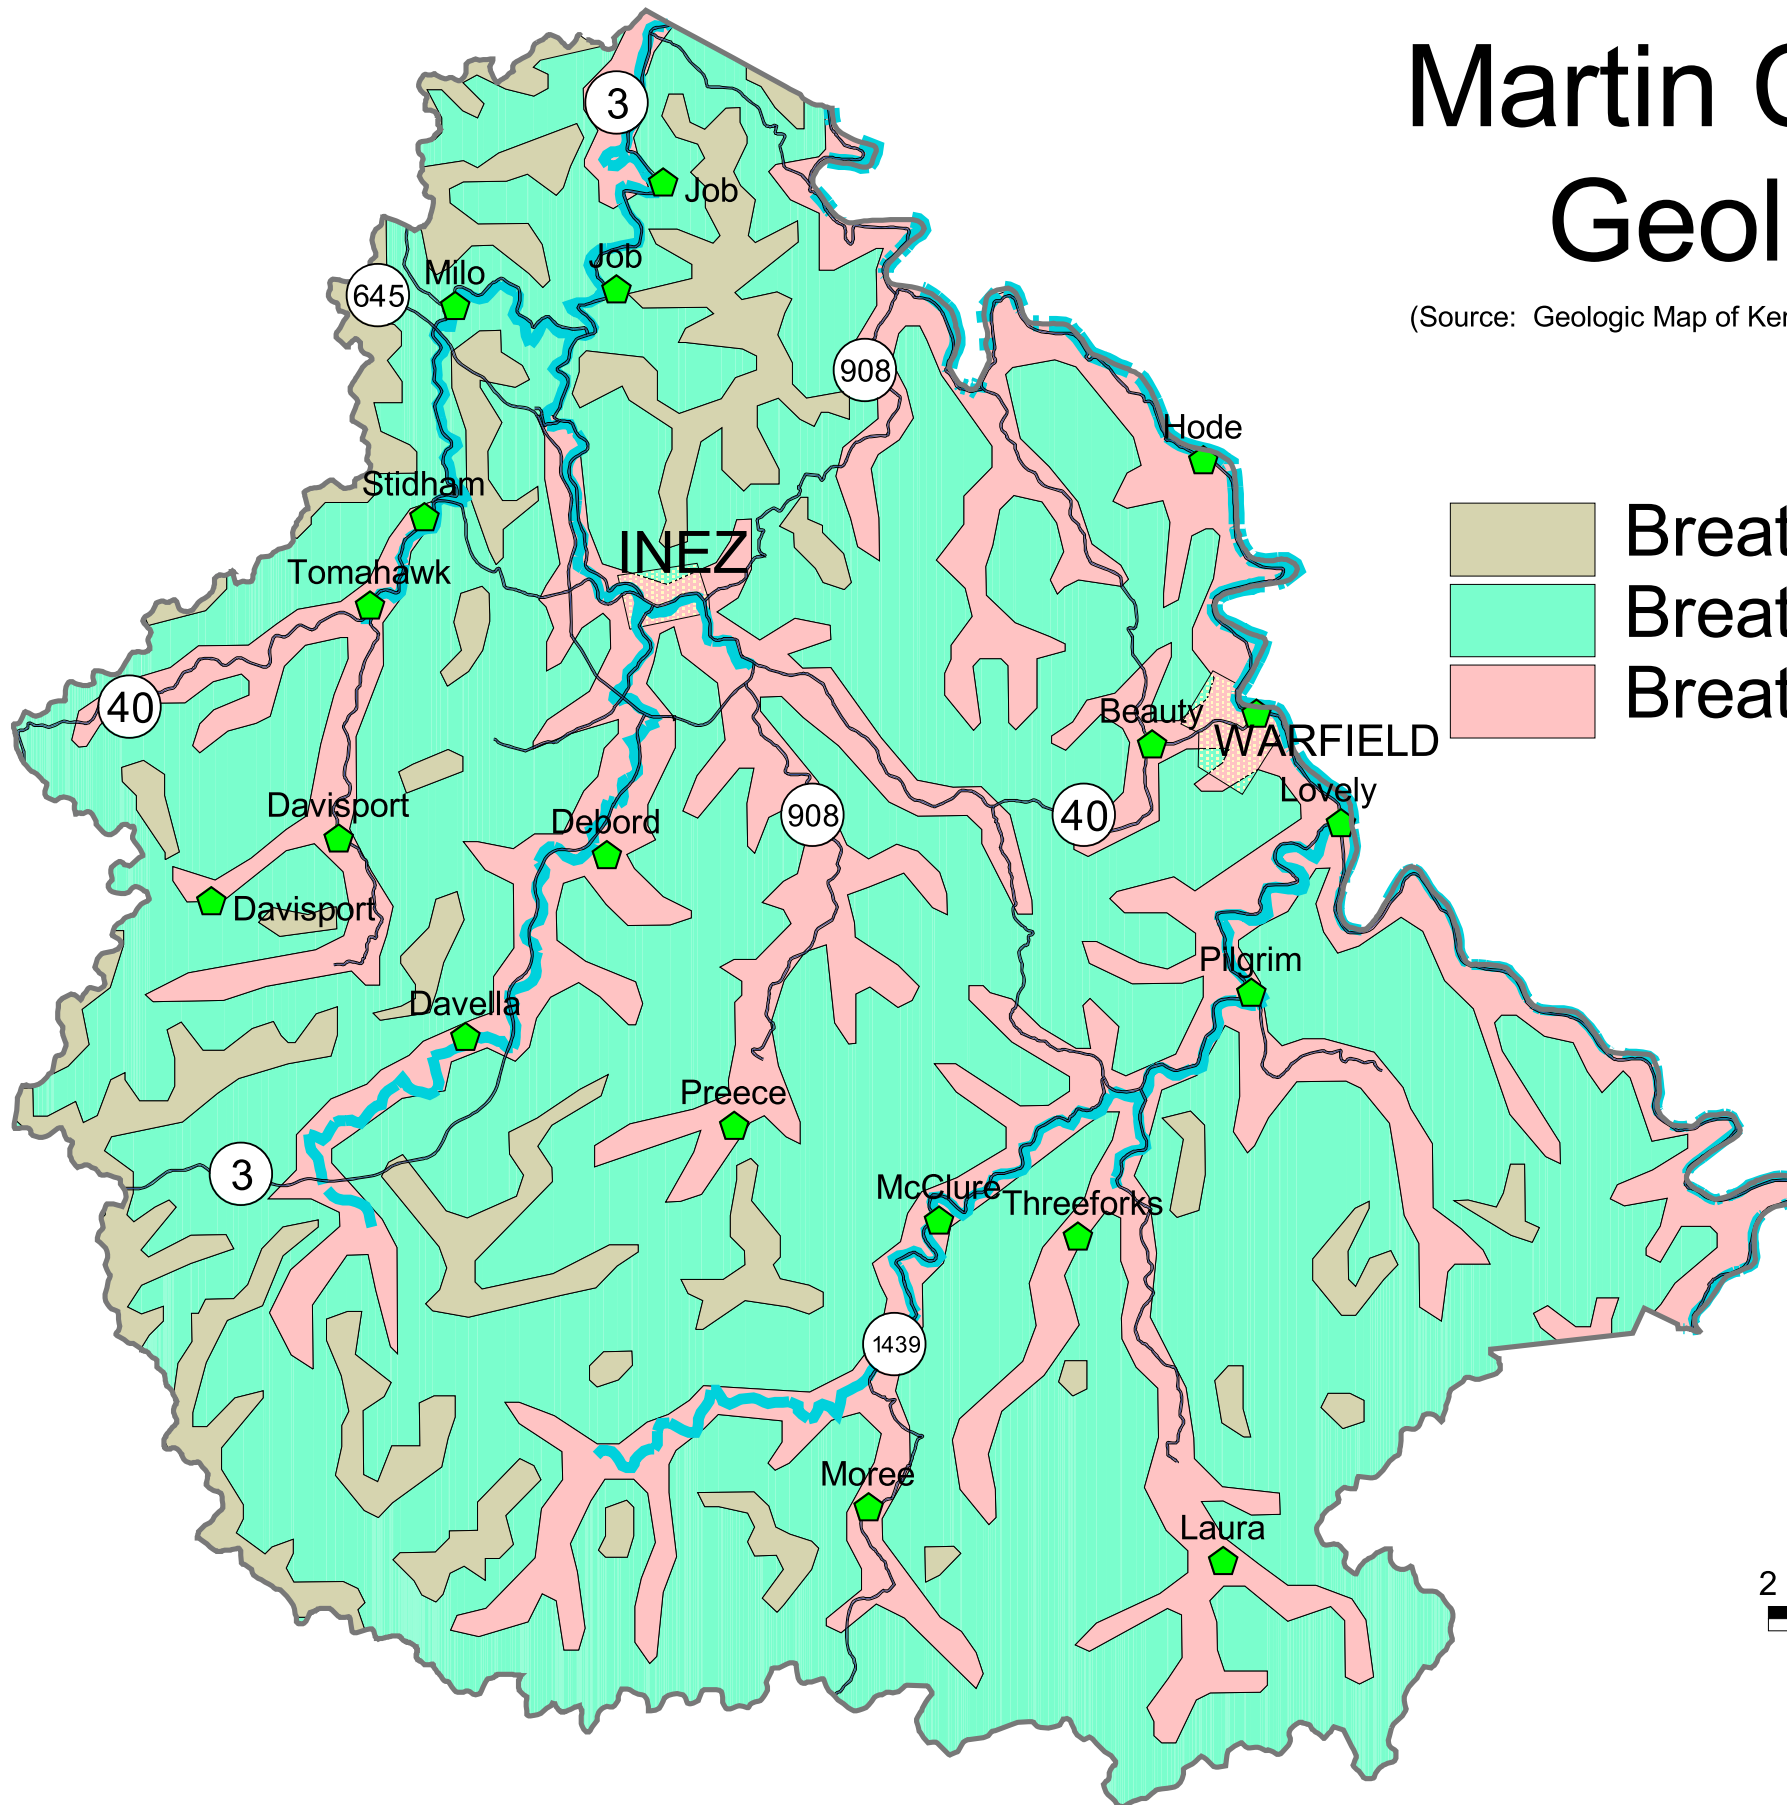

Martin County Geology

(Source: Geologic Map of Kentucky, Scale, 1:500,000)

-  Breathitt Group, upper
-  Breathitt Group, middle
-  Breathitt Group, lower