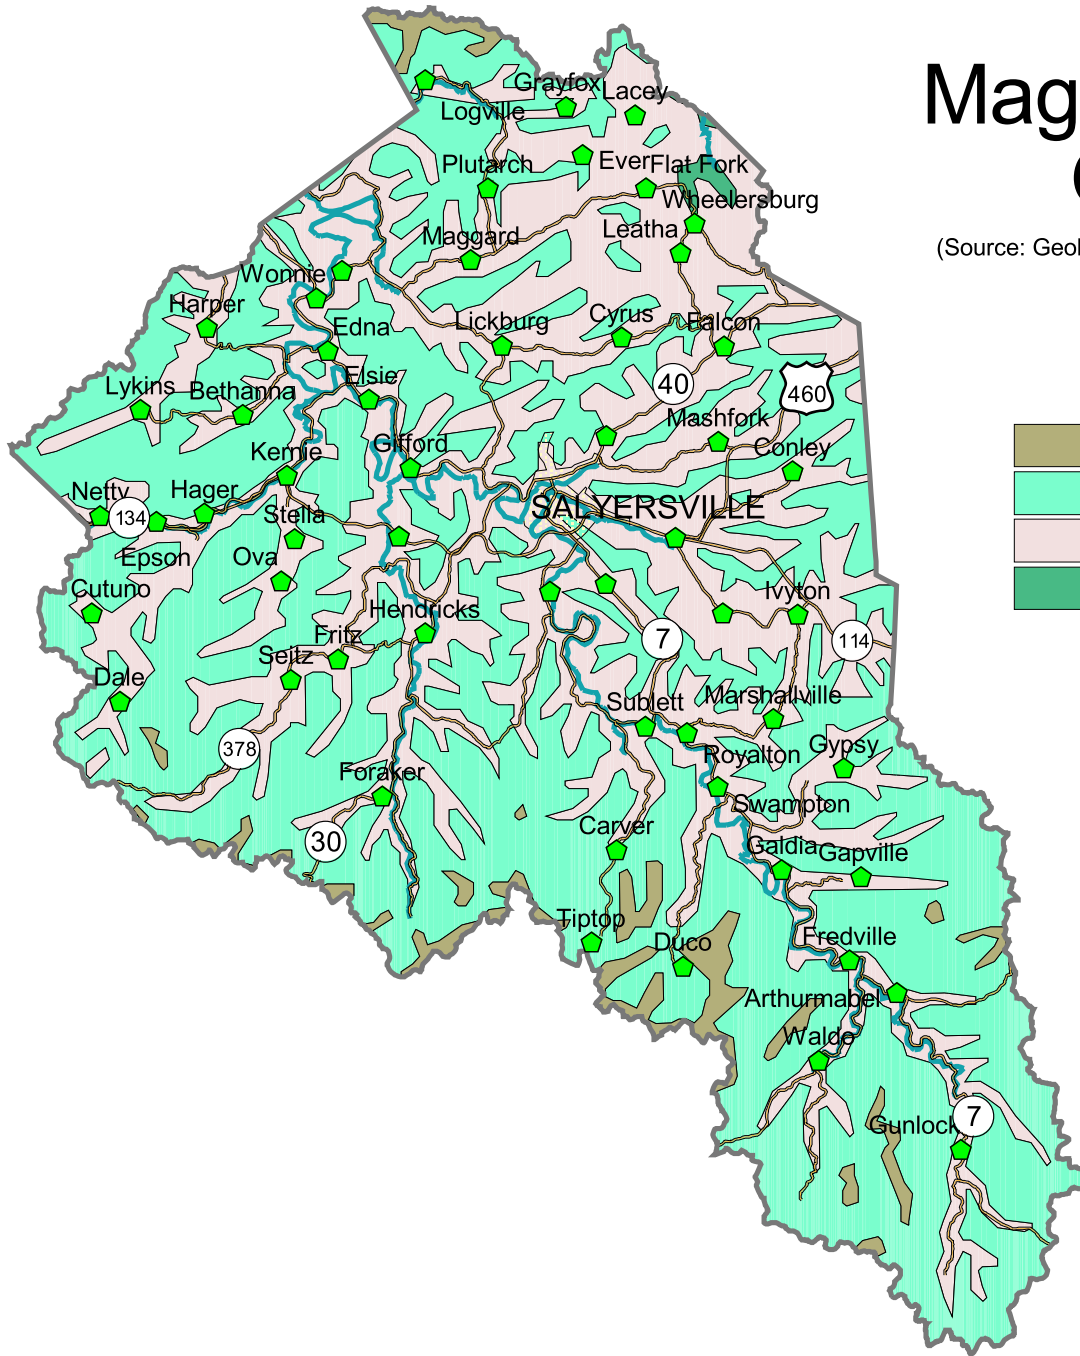

Magoffin County Geology

(Source: Geologic Map of Kentucky, Scale, 1:500,000)

-  Breathitt Group, upper
-  Breathitt Group, middle
-  Breathitt Group, lower
-  Grundy Formation