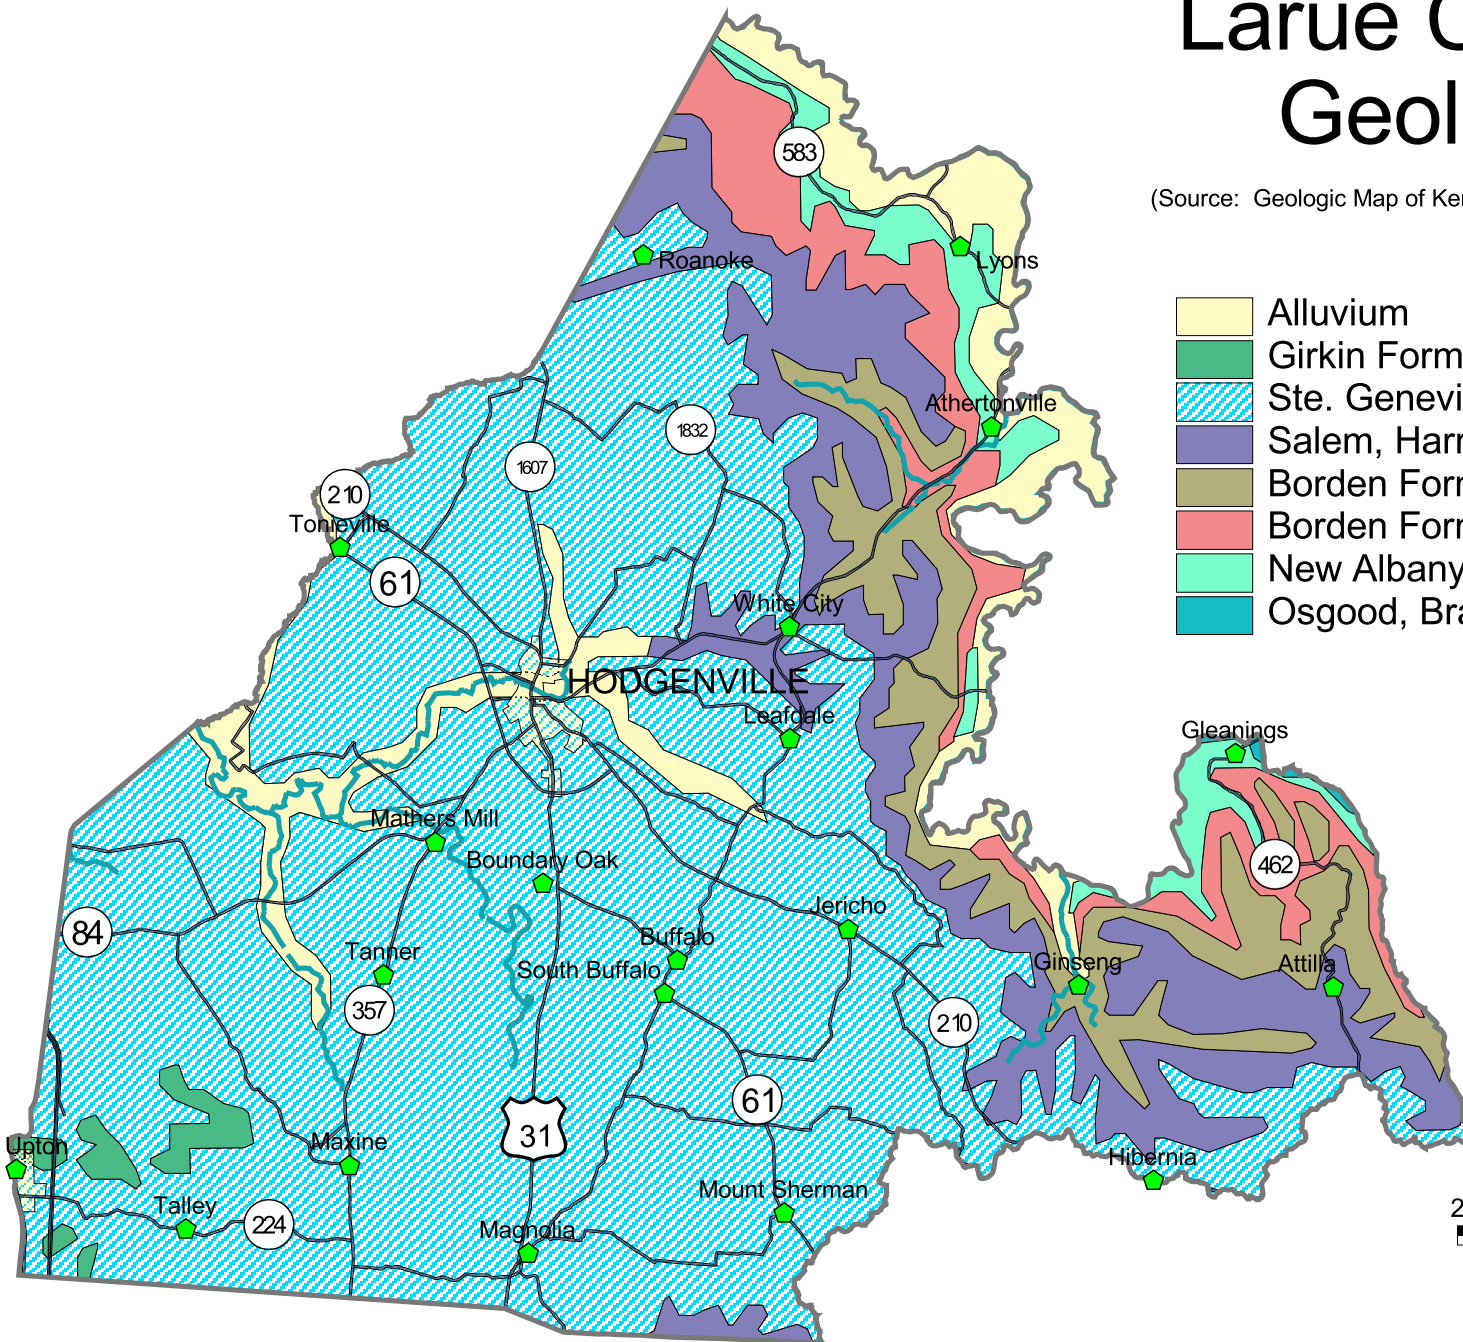

# Larue County Geology

(Source: Geologic Map of Kentucky, Scale, 1:500,000)

- Alluvium
- Girkin Formation
- Ste. Genevieve, St. Louis Limestones
- Salem, Harrodsburg Limestones
- Borden Formation, Muldraugh Member
- Borden Formation
- New Albany Shale
- Osgood, Brassfield Formations