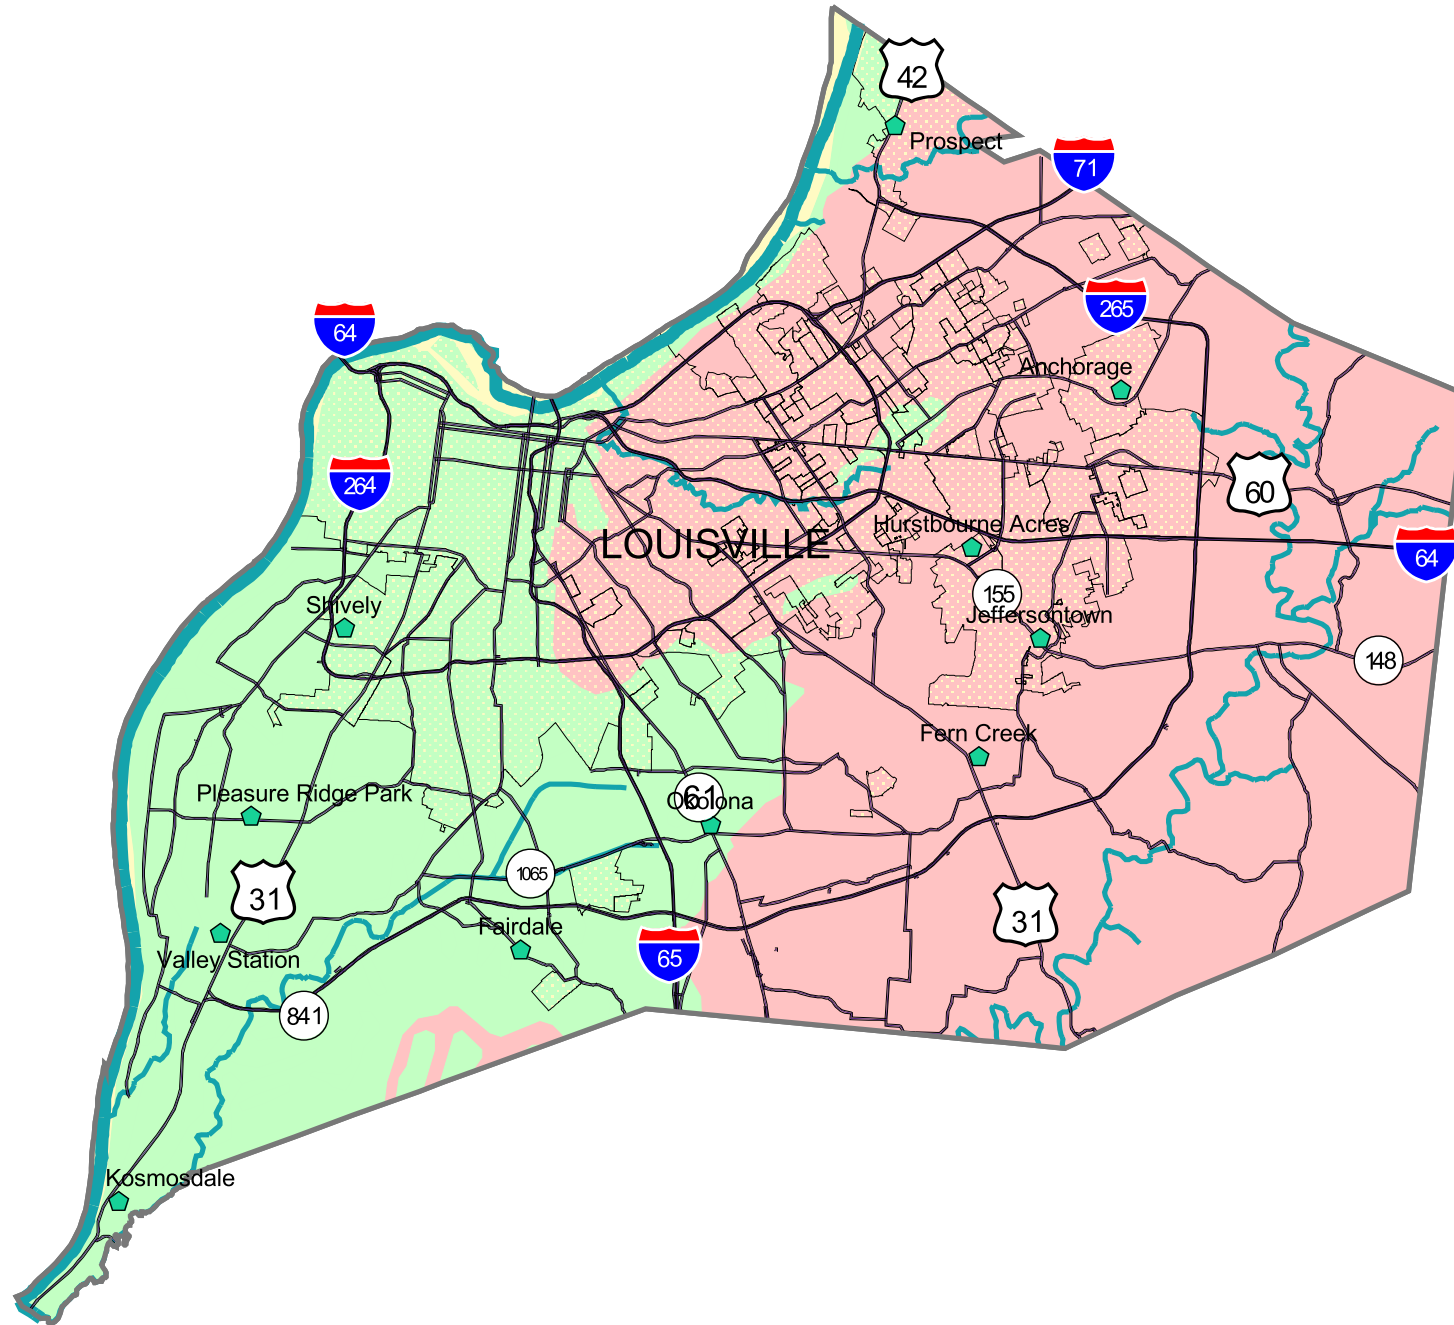

Jefferson County Karst Areas

(Source: Geologic Map of Kentucky, Scale, 1:500,000)

 Karst Prone
 Non-karst