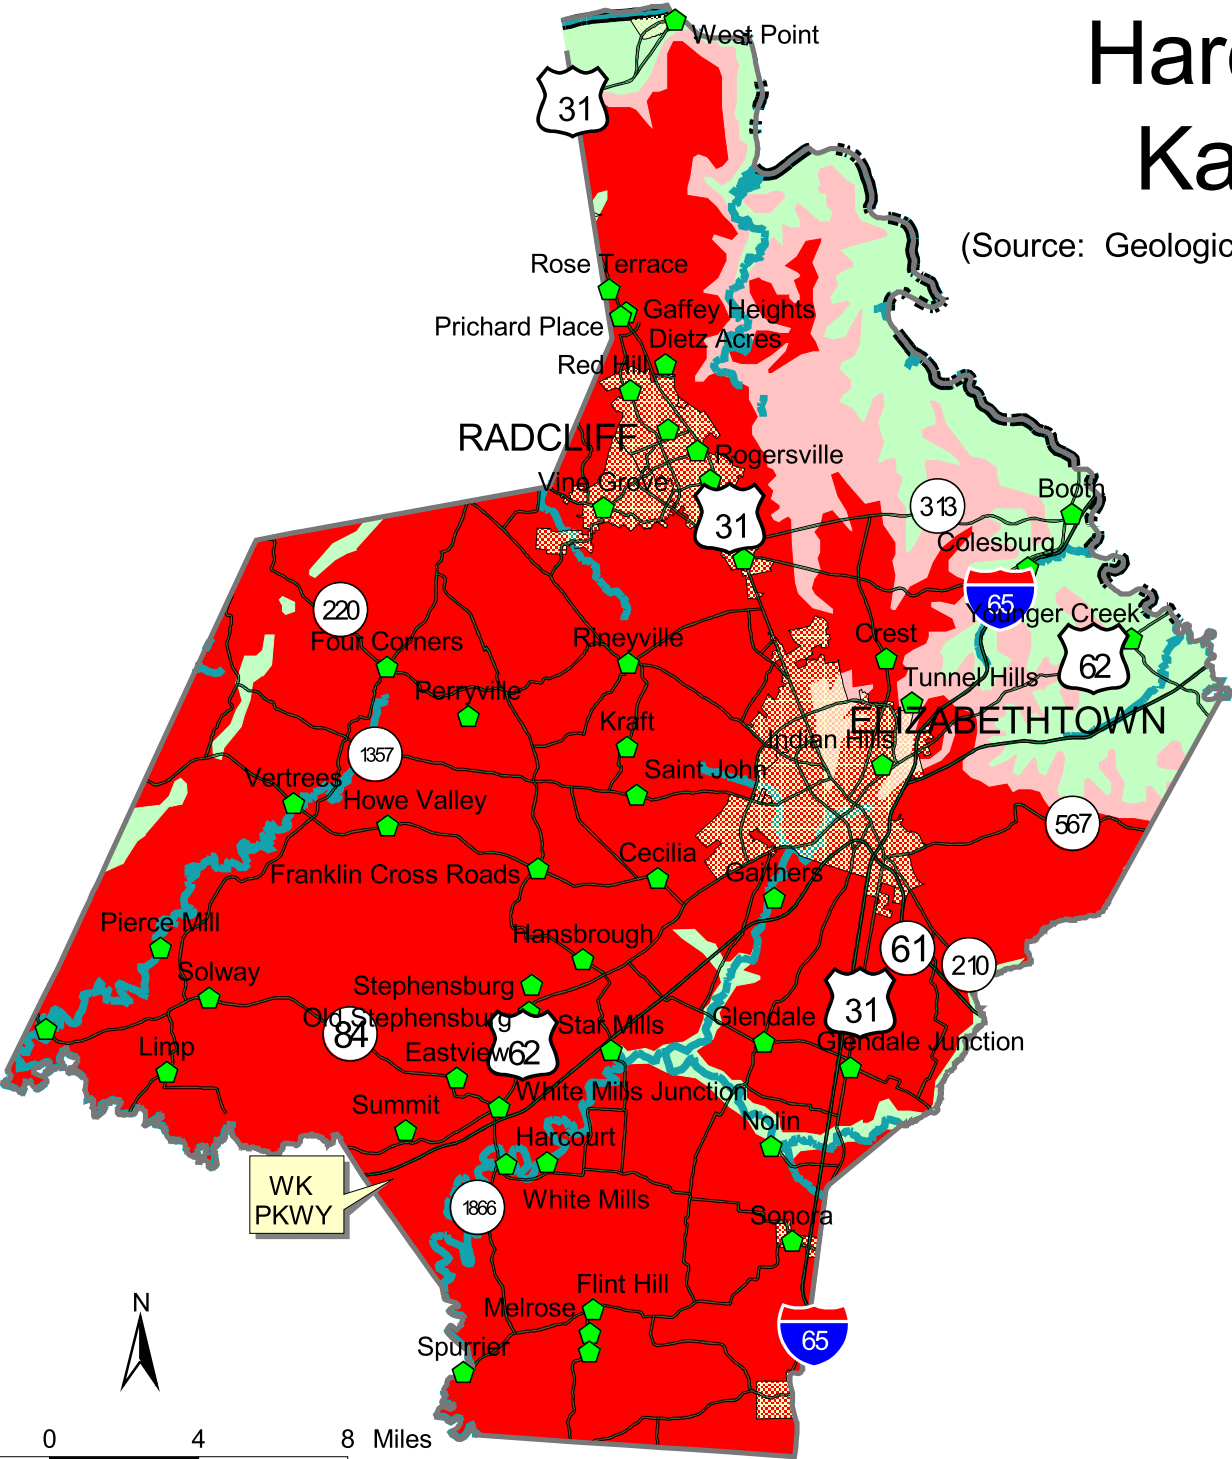

Hardin County Karst Areas

(Source: Geologic Map of Kentucky, Scale, 1:500,000)

- Intense Karst
- Karst Prone
- Non-karst