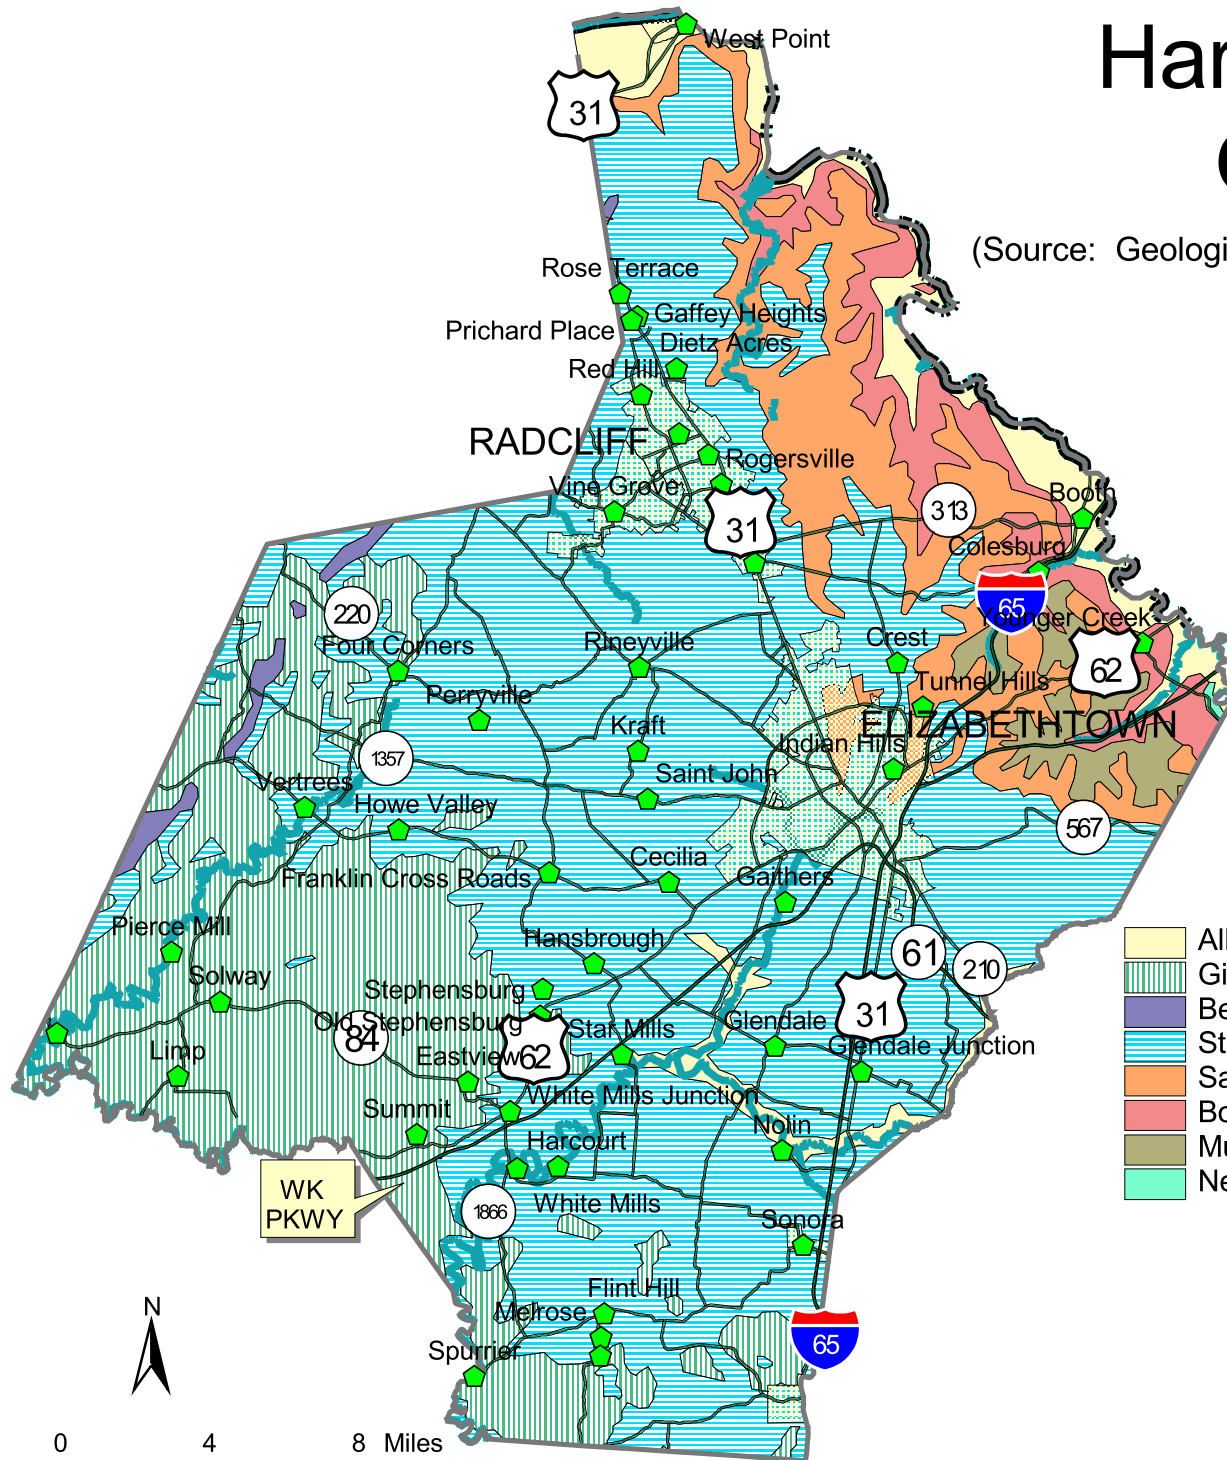

# Hardin County Geology

(Source: Geologic Map of Kentucky, Scale, 1:500,000)

- Alluvium
- Girkin Formation
- Bethel Sandstone of the Mooretown Formation
- Ste. Genevieve, St. Louis Limestones
- Salem, Harrodsburg Limestones
- Borden Formation
- Muldraugh Member of the Borden Formation
- New Albany Shale