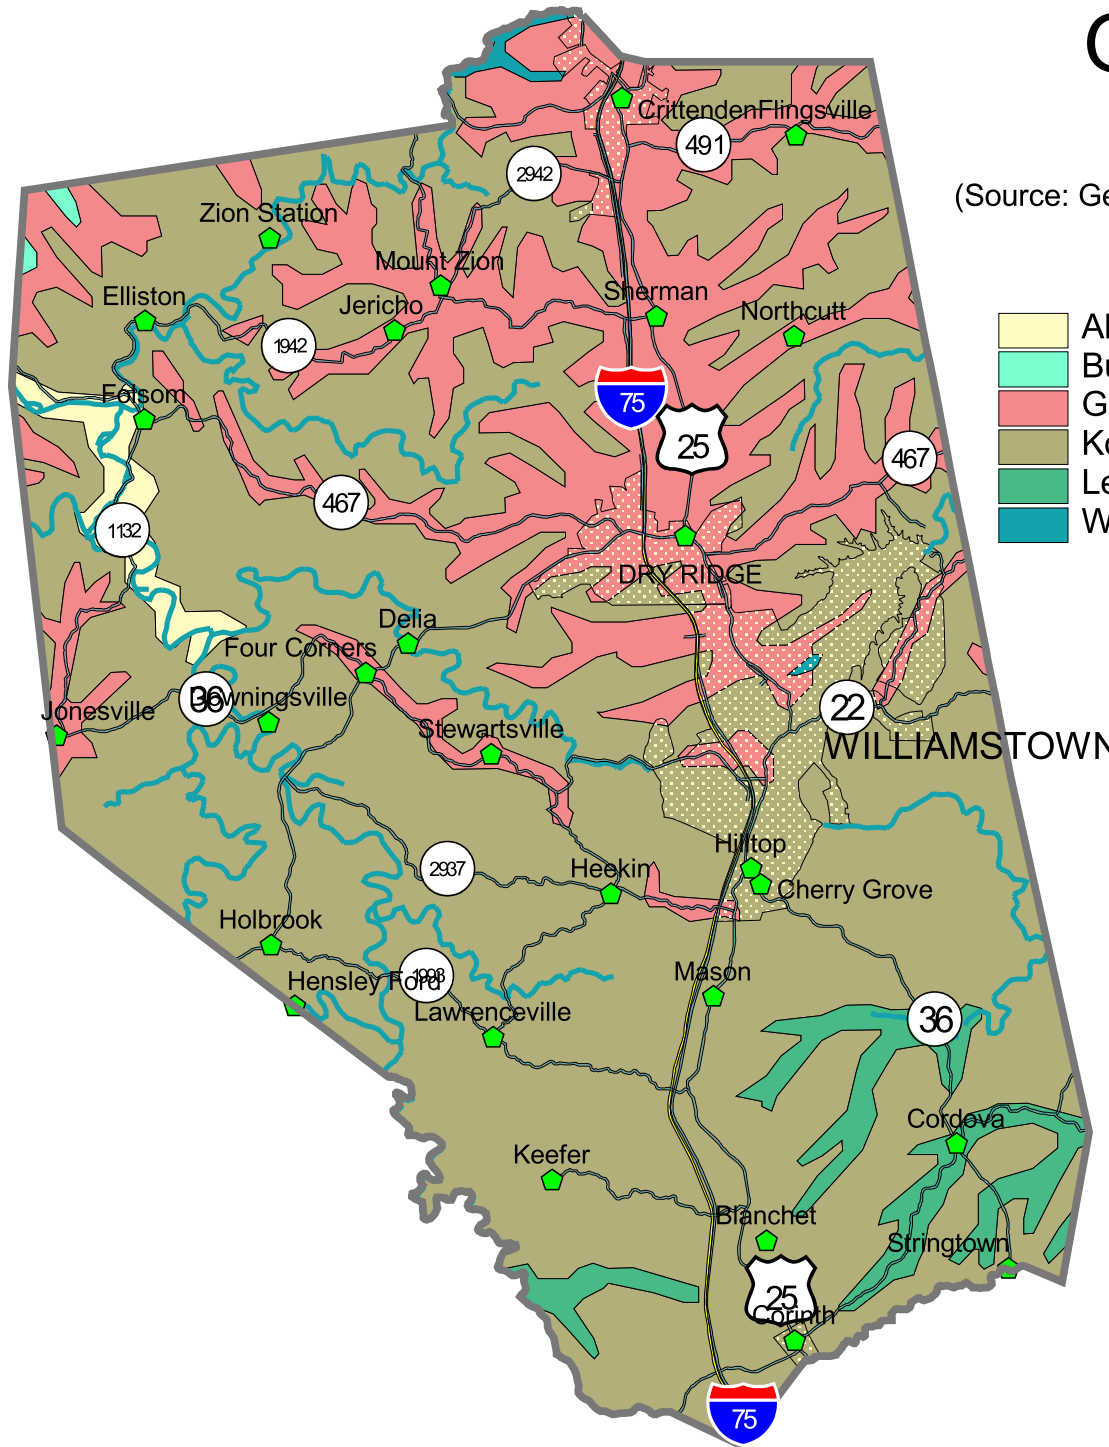

Grant County Geology

(Source: Geologic Map of Kentucky, Scale, 1:500,000)

- Alluvium
- Bull Fork Formation
- Grant Lake Limestone, Fairview Formation
- Kope Formation
- Lexington Limestone
- Water