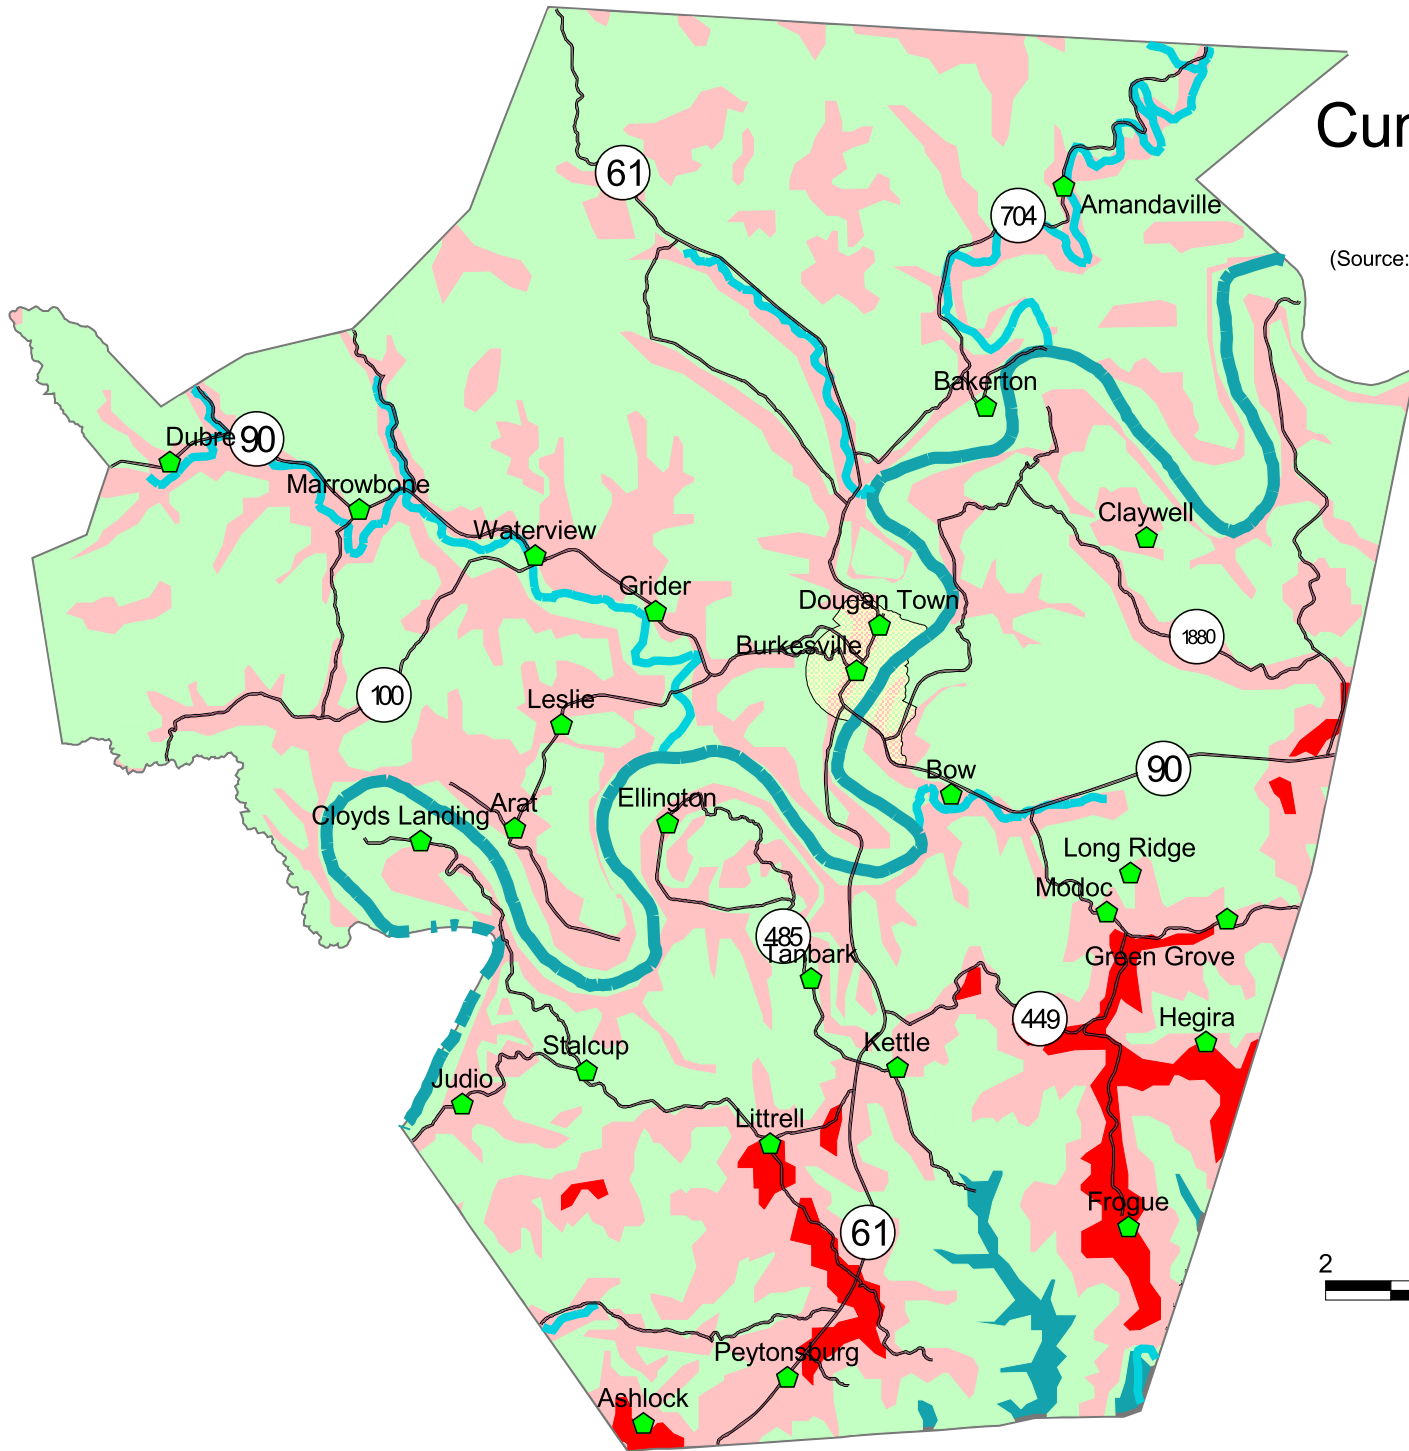

# Cumberland County Karst Areas

(Source: Geologic Map of Kentucky, Scale, 1:500,000)

- Intense Karst
- Karst Prone
- Non-karst