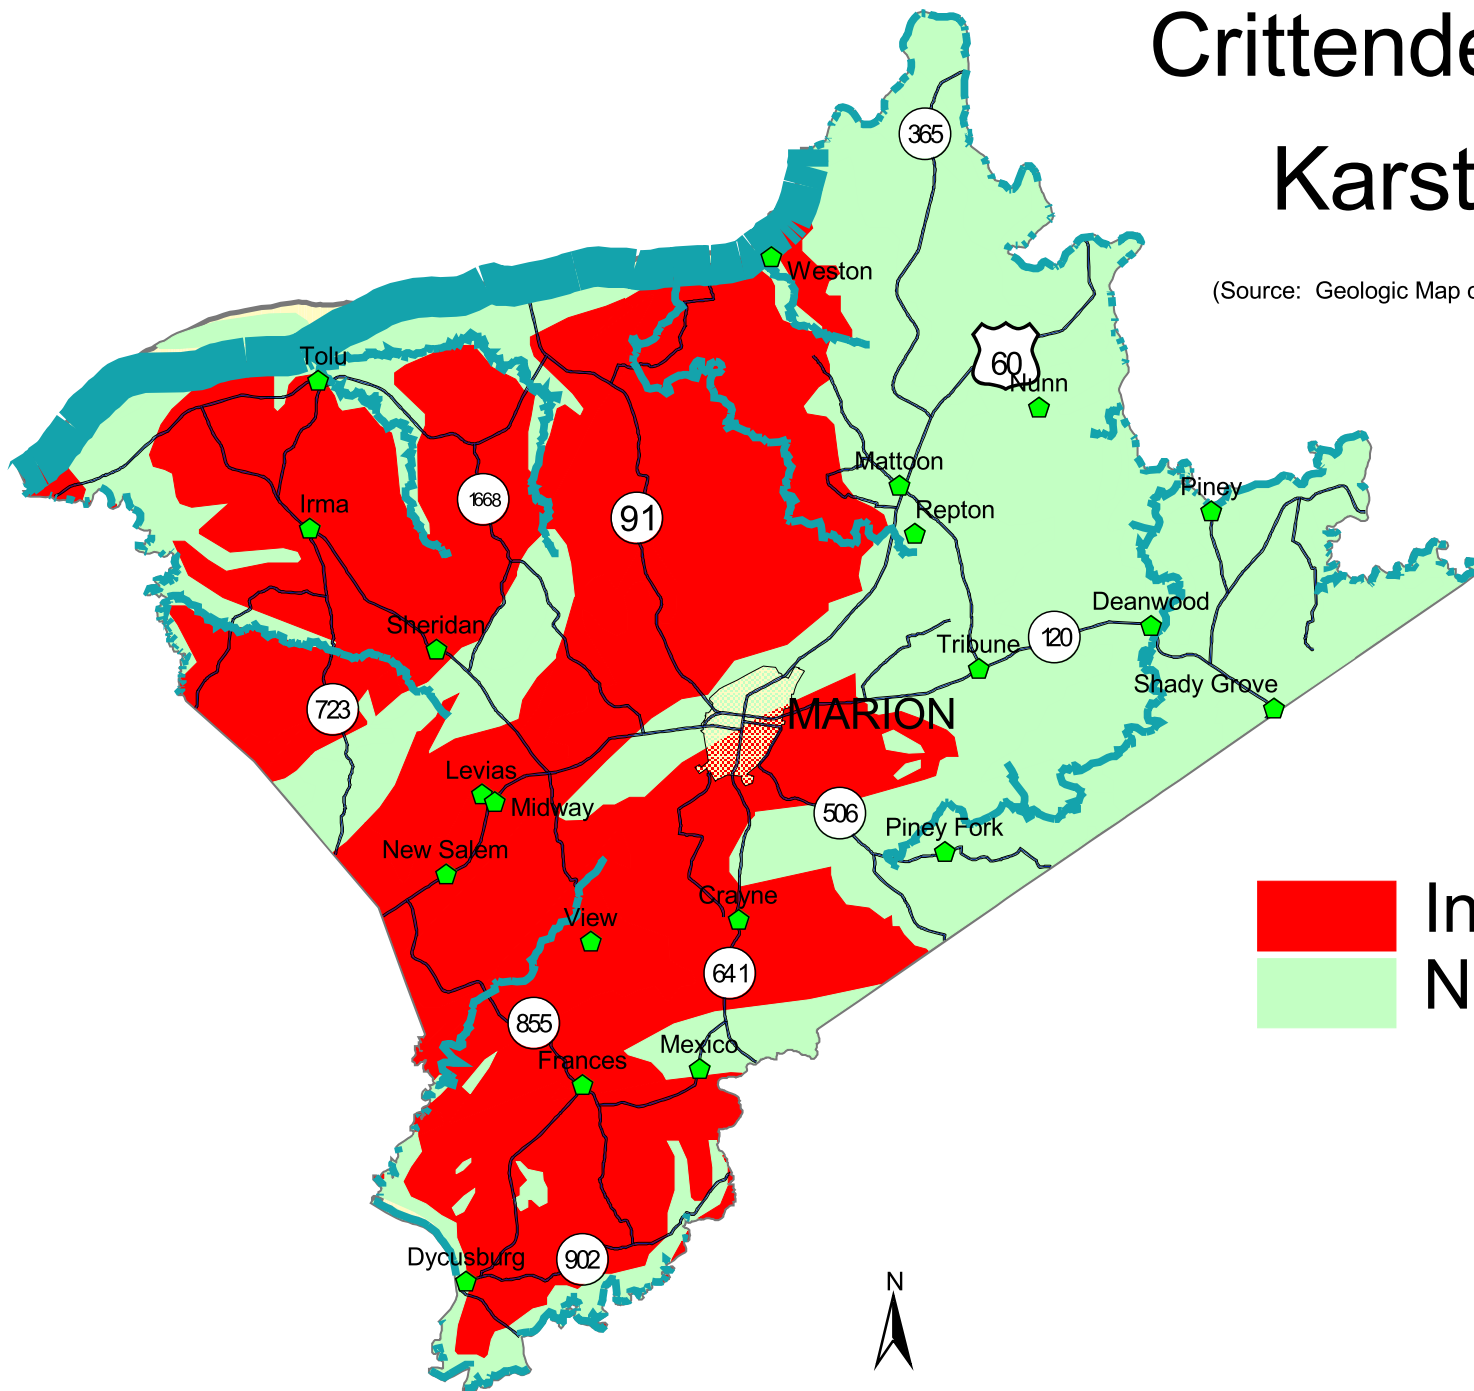

# Crittenden County Karst Areas

(Source: Geologic Map of Kentucky, Scale, 1:500,000)

 Intense Karst  
 Non-karst