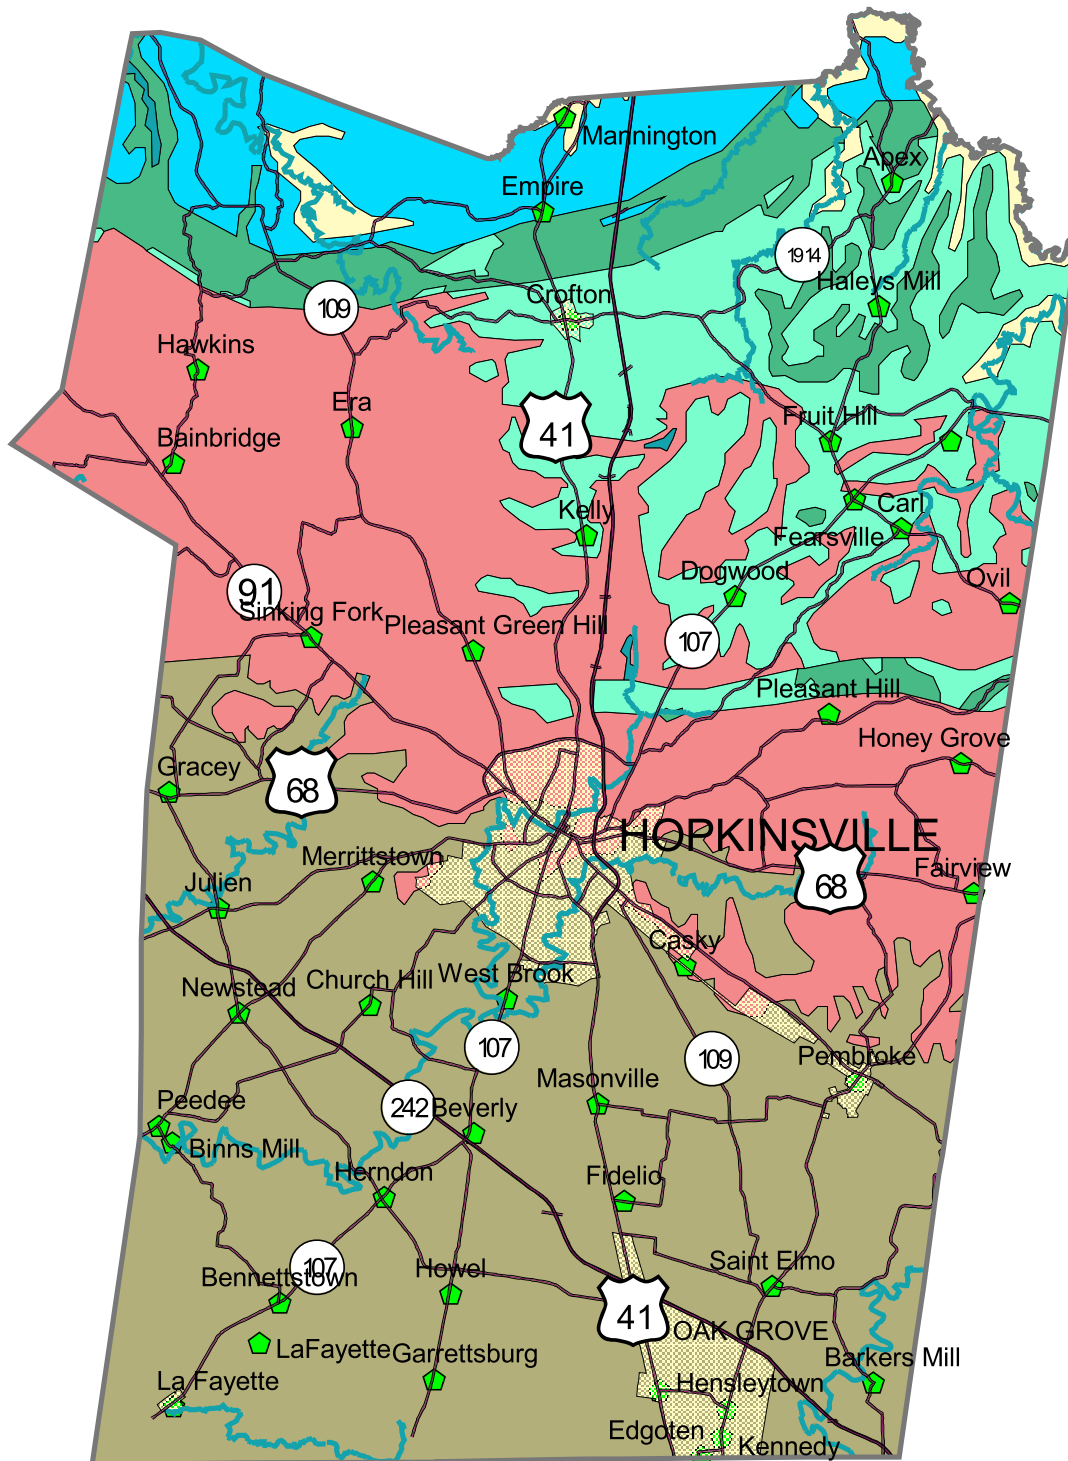

# Christian County Geology

(Source: Geologic Map of Kentucky, Scale, 1:500,000)

- Alluvium
- Tradewater Formation
- Caseyville Formation
- Upper Chesterian Formations
- Lower Chesterian Formations
- St. Genevieve, St. Louis, Salem Limestones
- Water