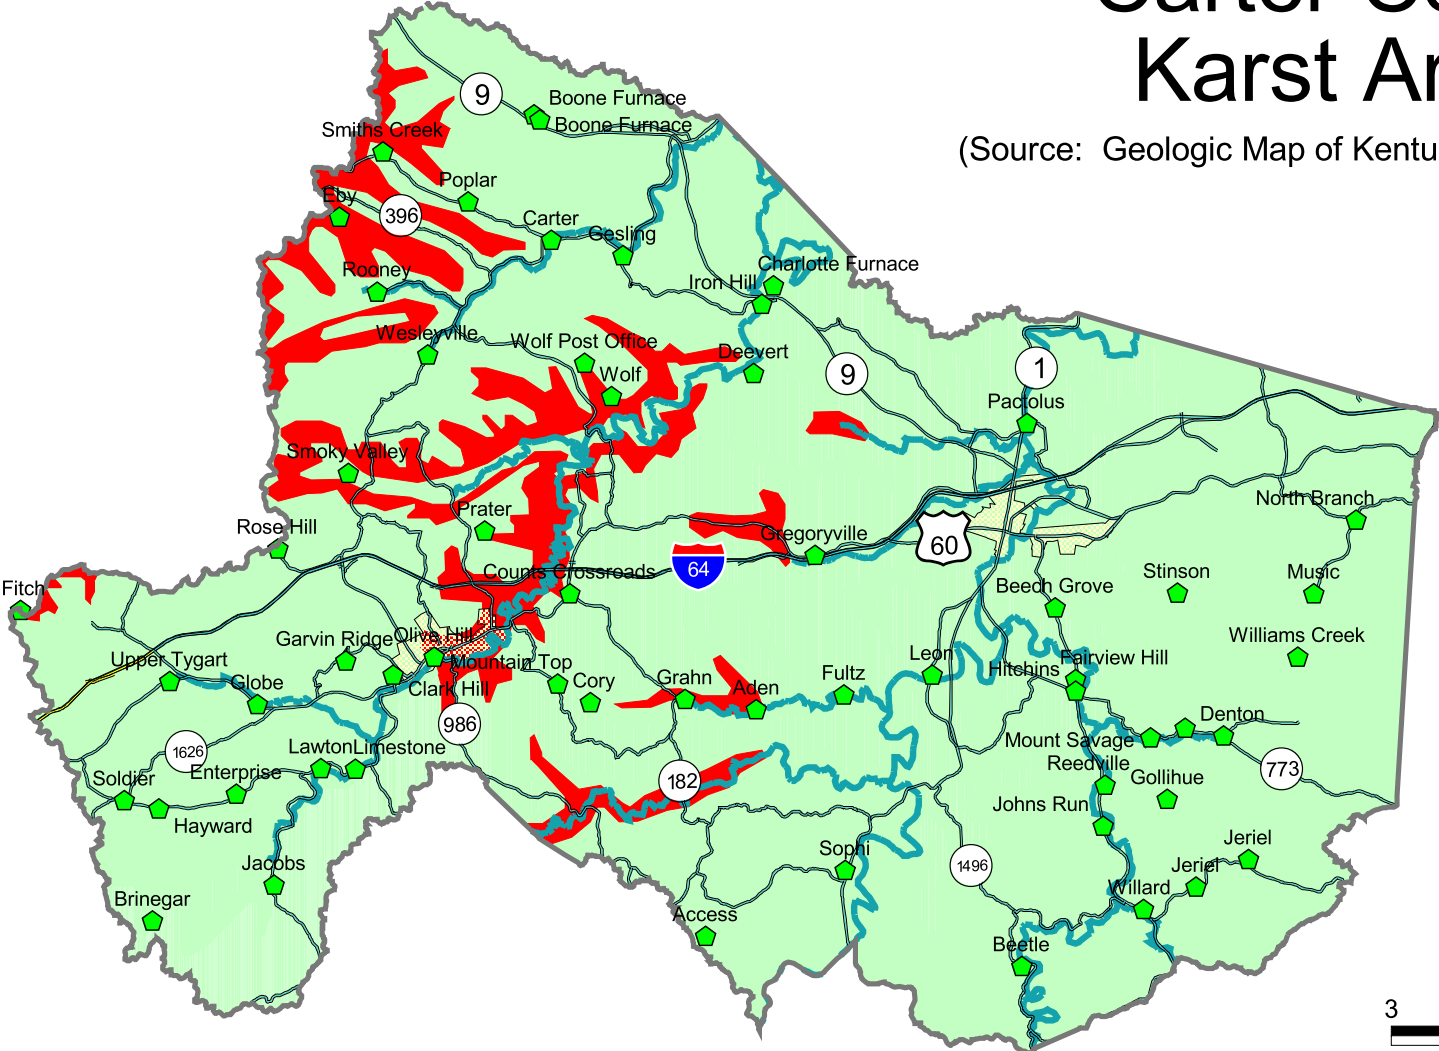

Carter County Karst Areas

(Source: Geologic Map of Kentucky, Scale, 1:500,000)

 Intense Karst
 Non-karst