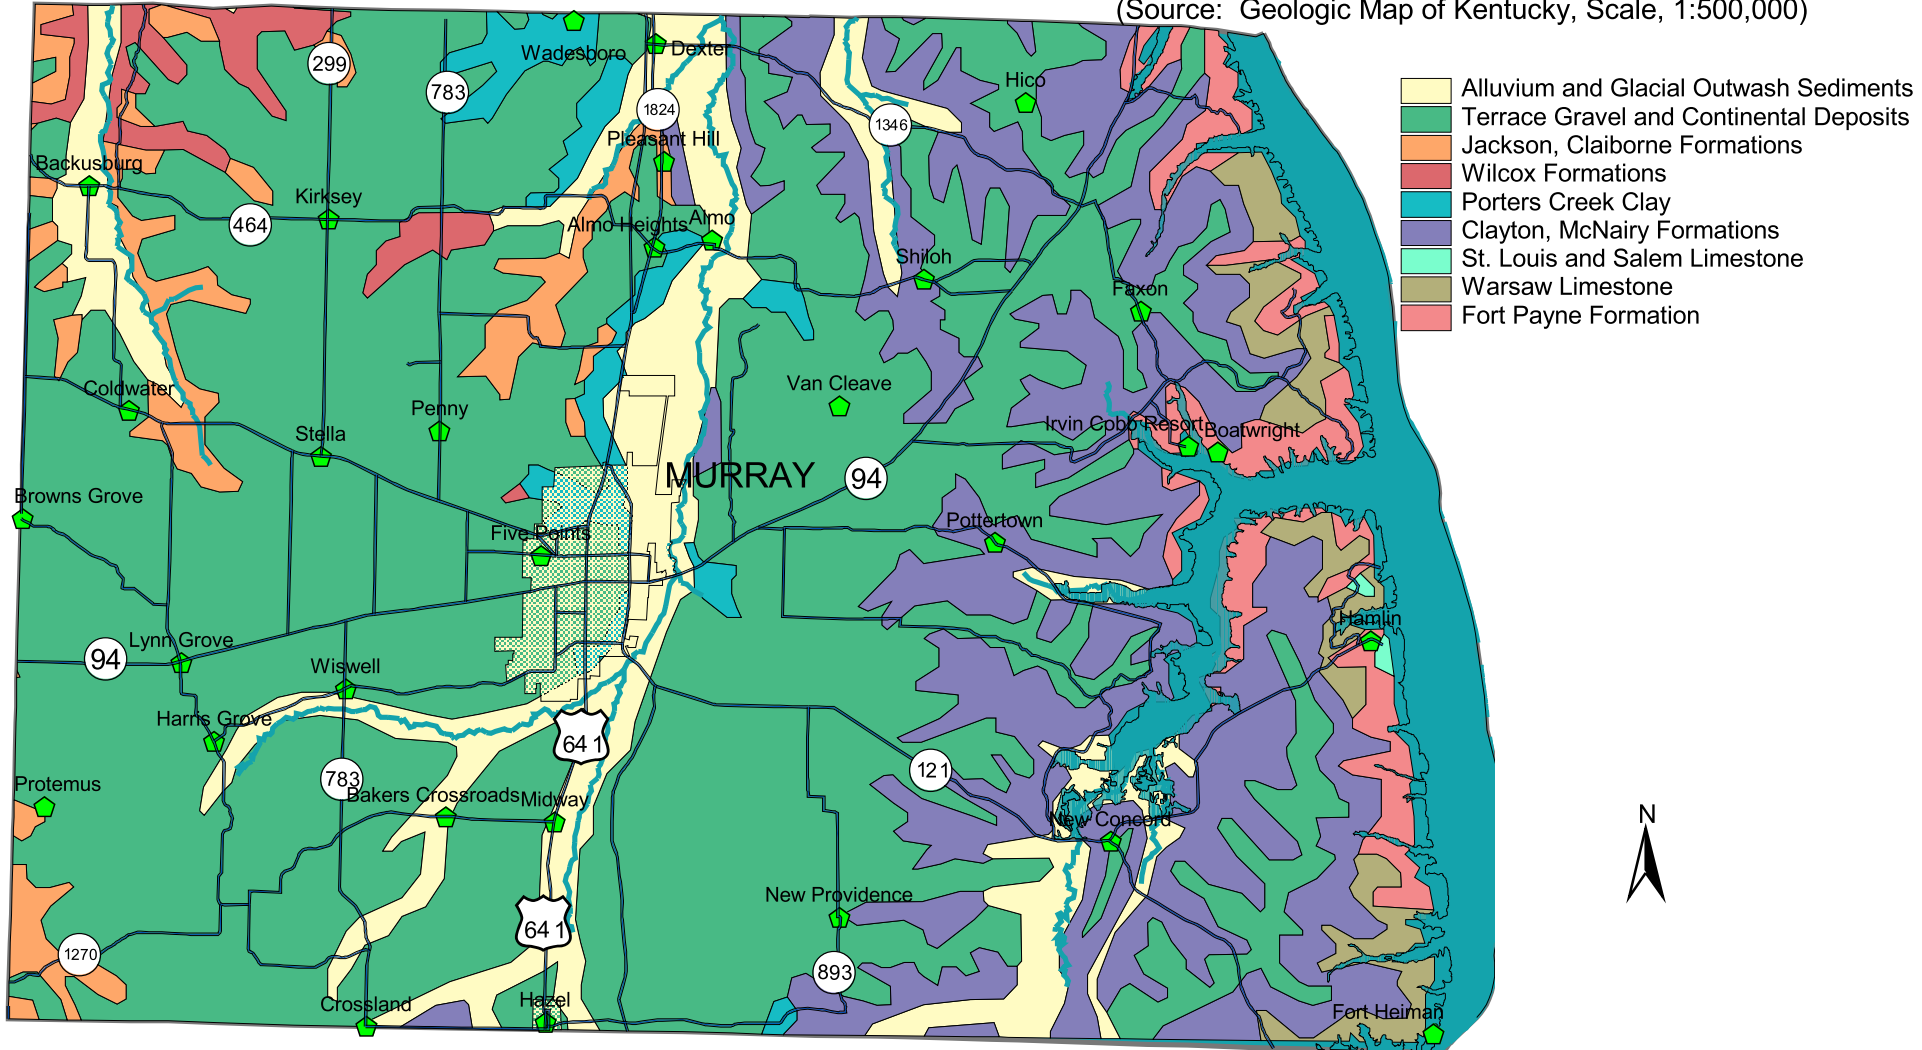

Calloway County Geology

(Source: Geologic Map of Kentucky, Scale, 1:500,000)

3 0 3 6 Miles