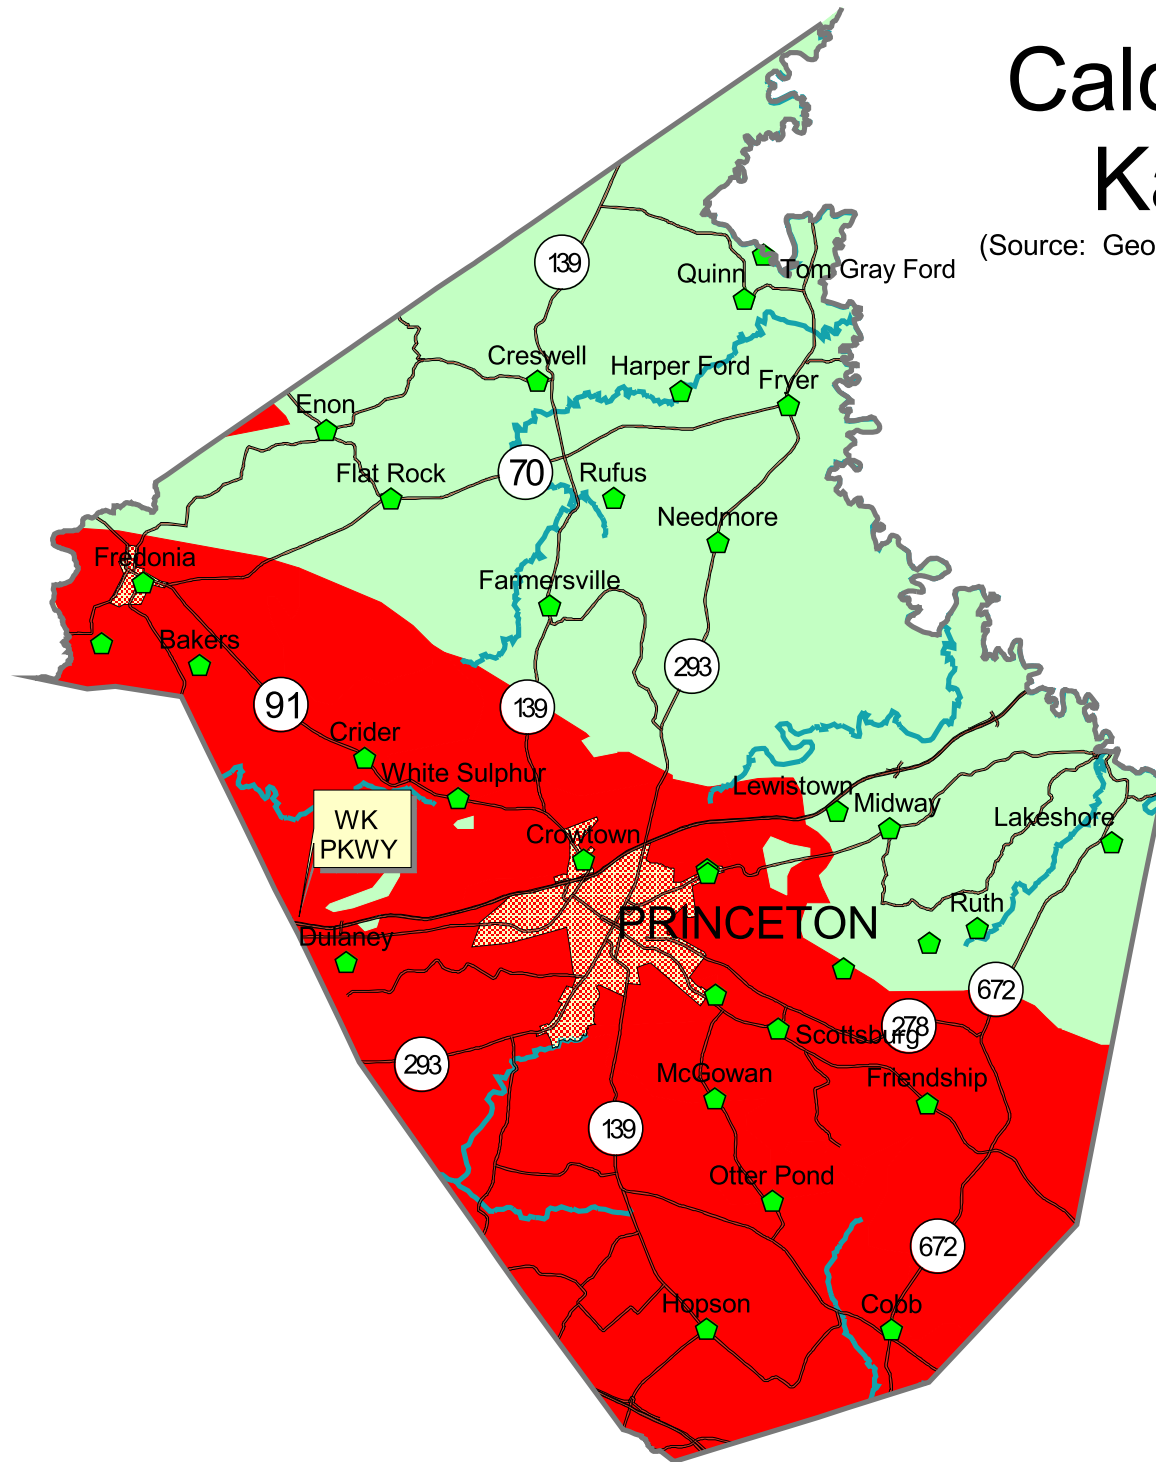

Caldwell County Karst Areas

(Source: Geologic Map of Kentucky, Scale 1:500,000)

 Intense Karst
 Non-karst

2 0 2 4 Miles