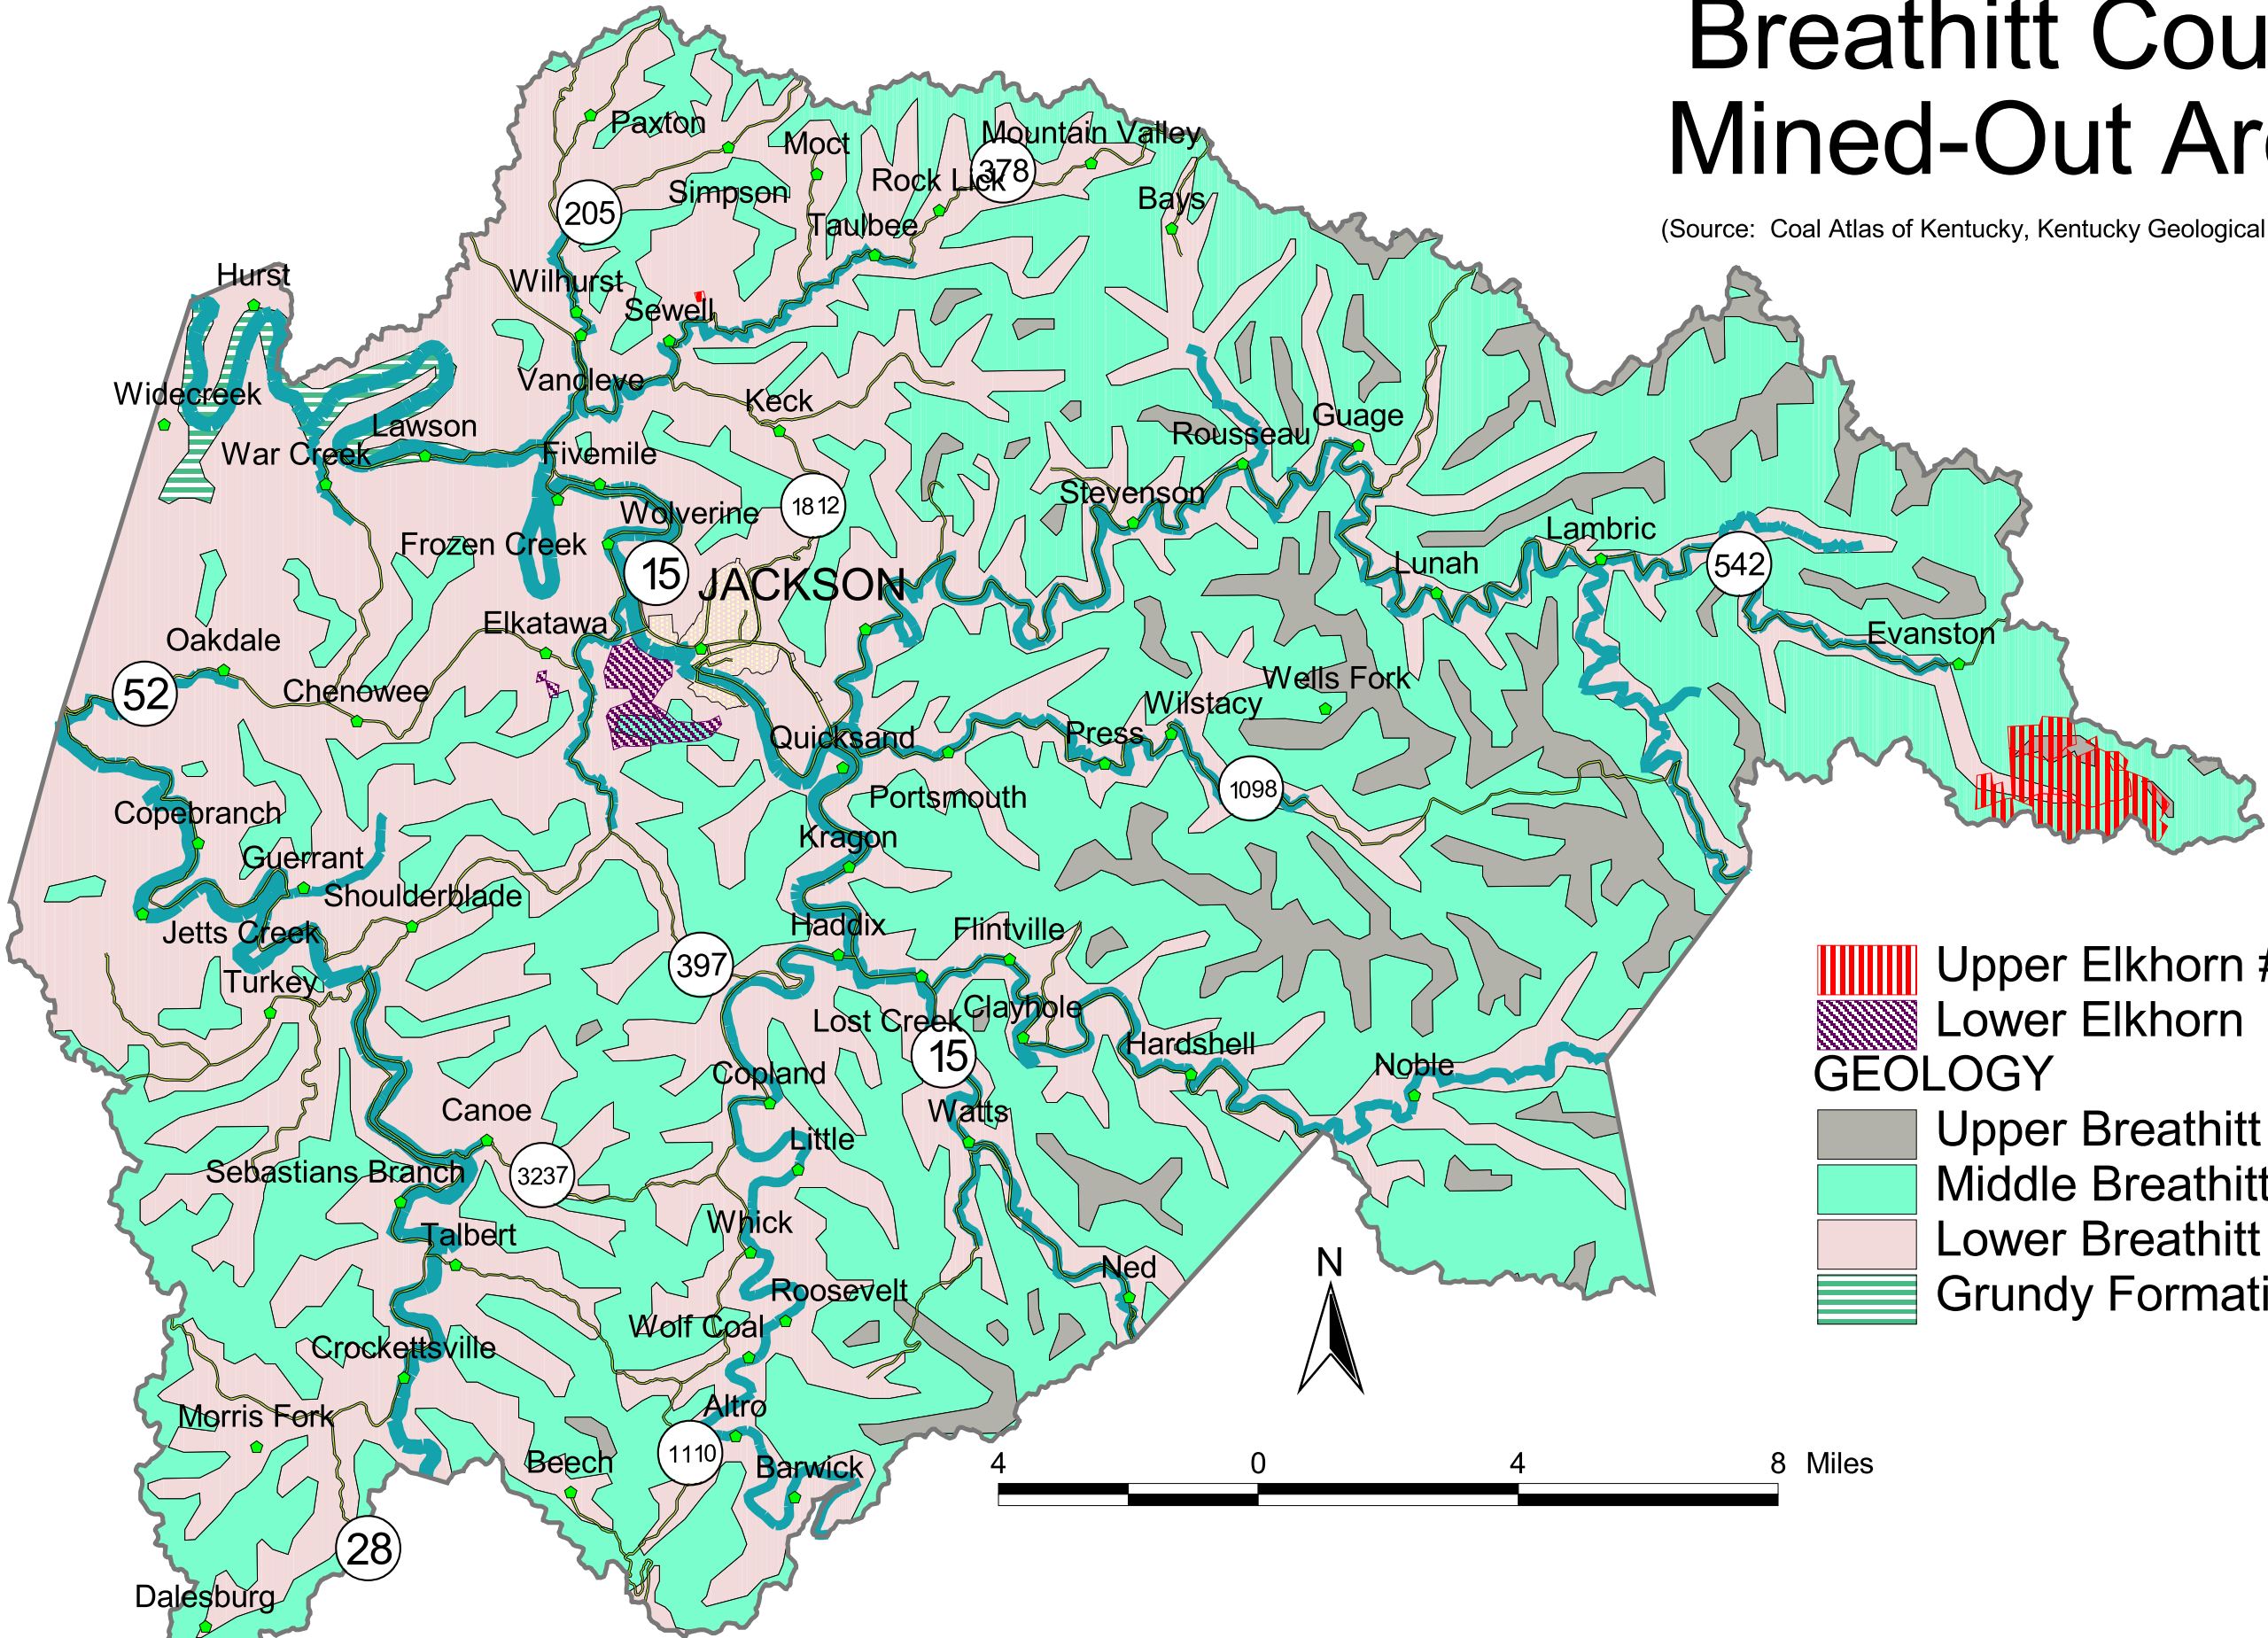

Breathitt County Mined-Out Areas

(Source: Coal Atlas of Kentucky, Kentucky Geological Survey, 2000)

 Upper Elkhorn #3
 Lower Elkhorn
GEOLOGY
 Upper Breathitt
 Middle Breathitt
 Lower Breathitt
 Grundy Formation