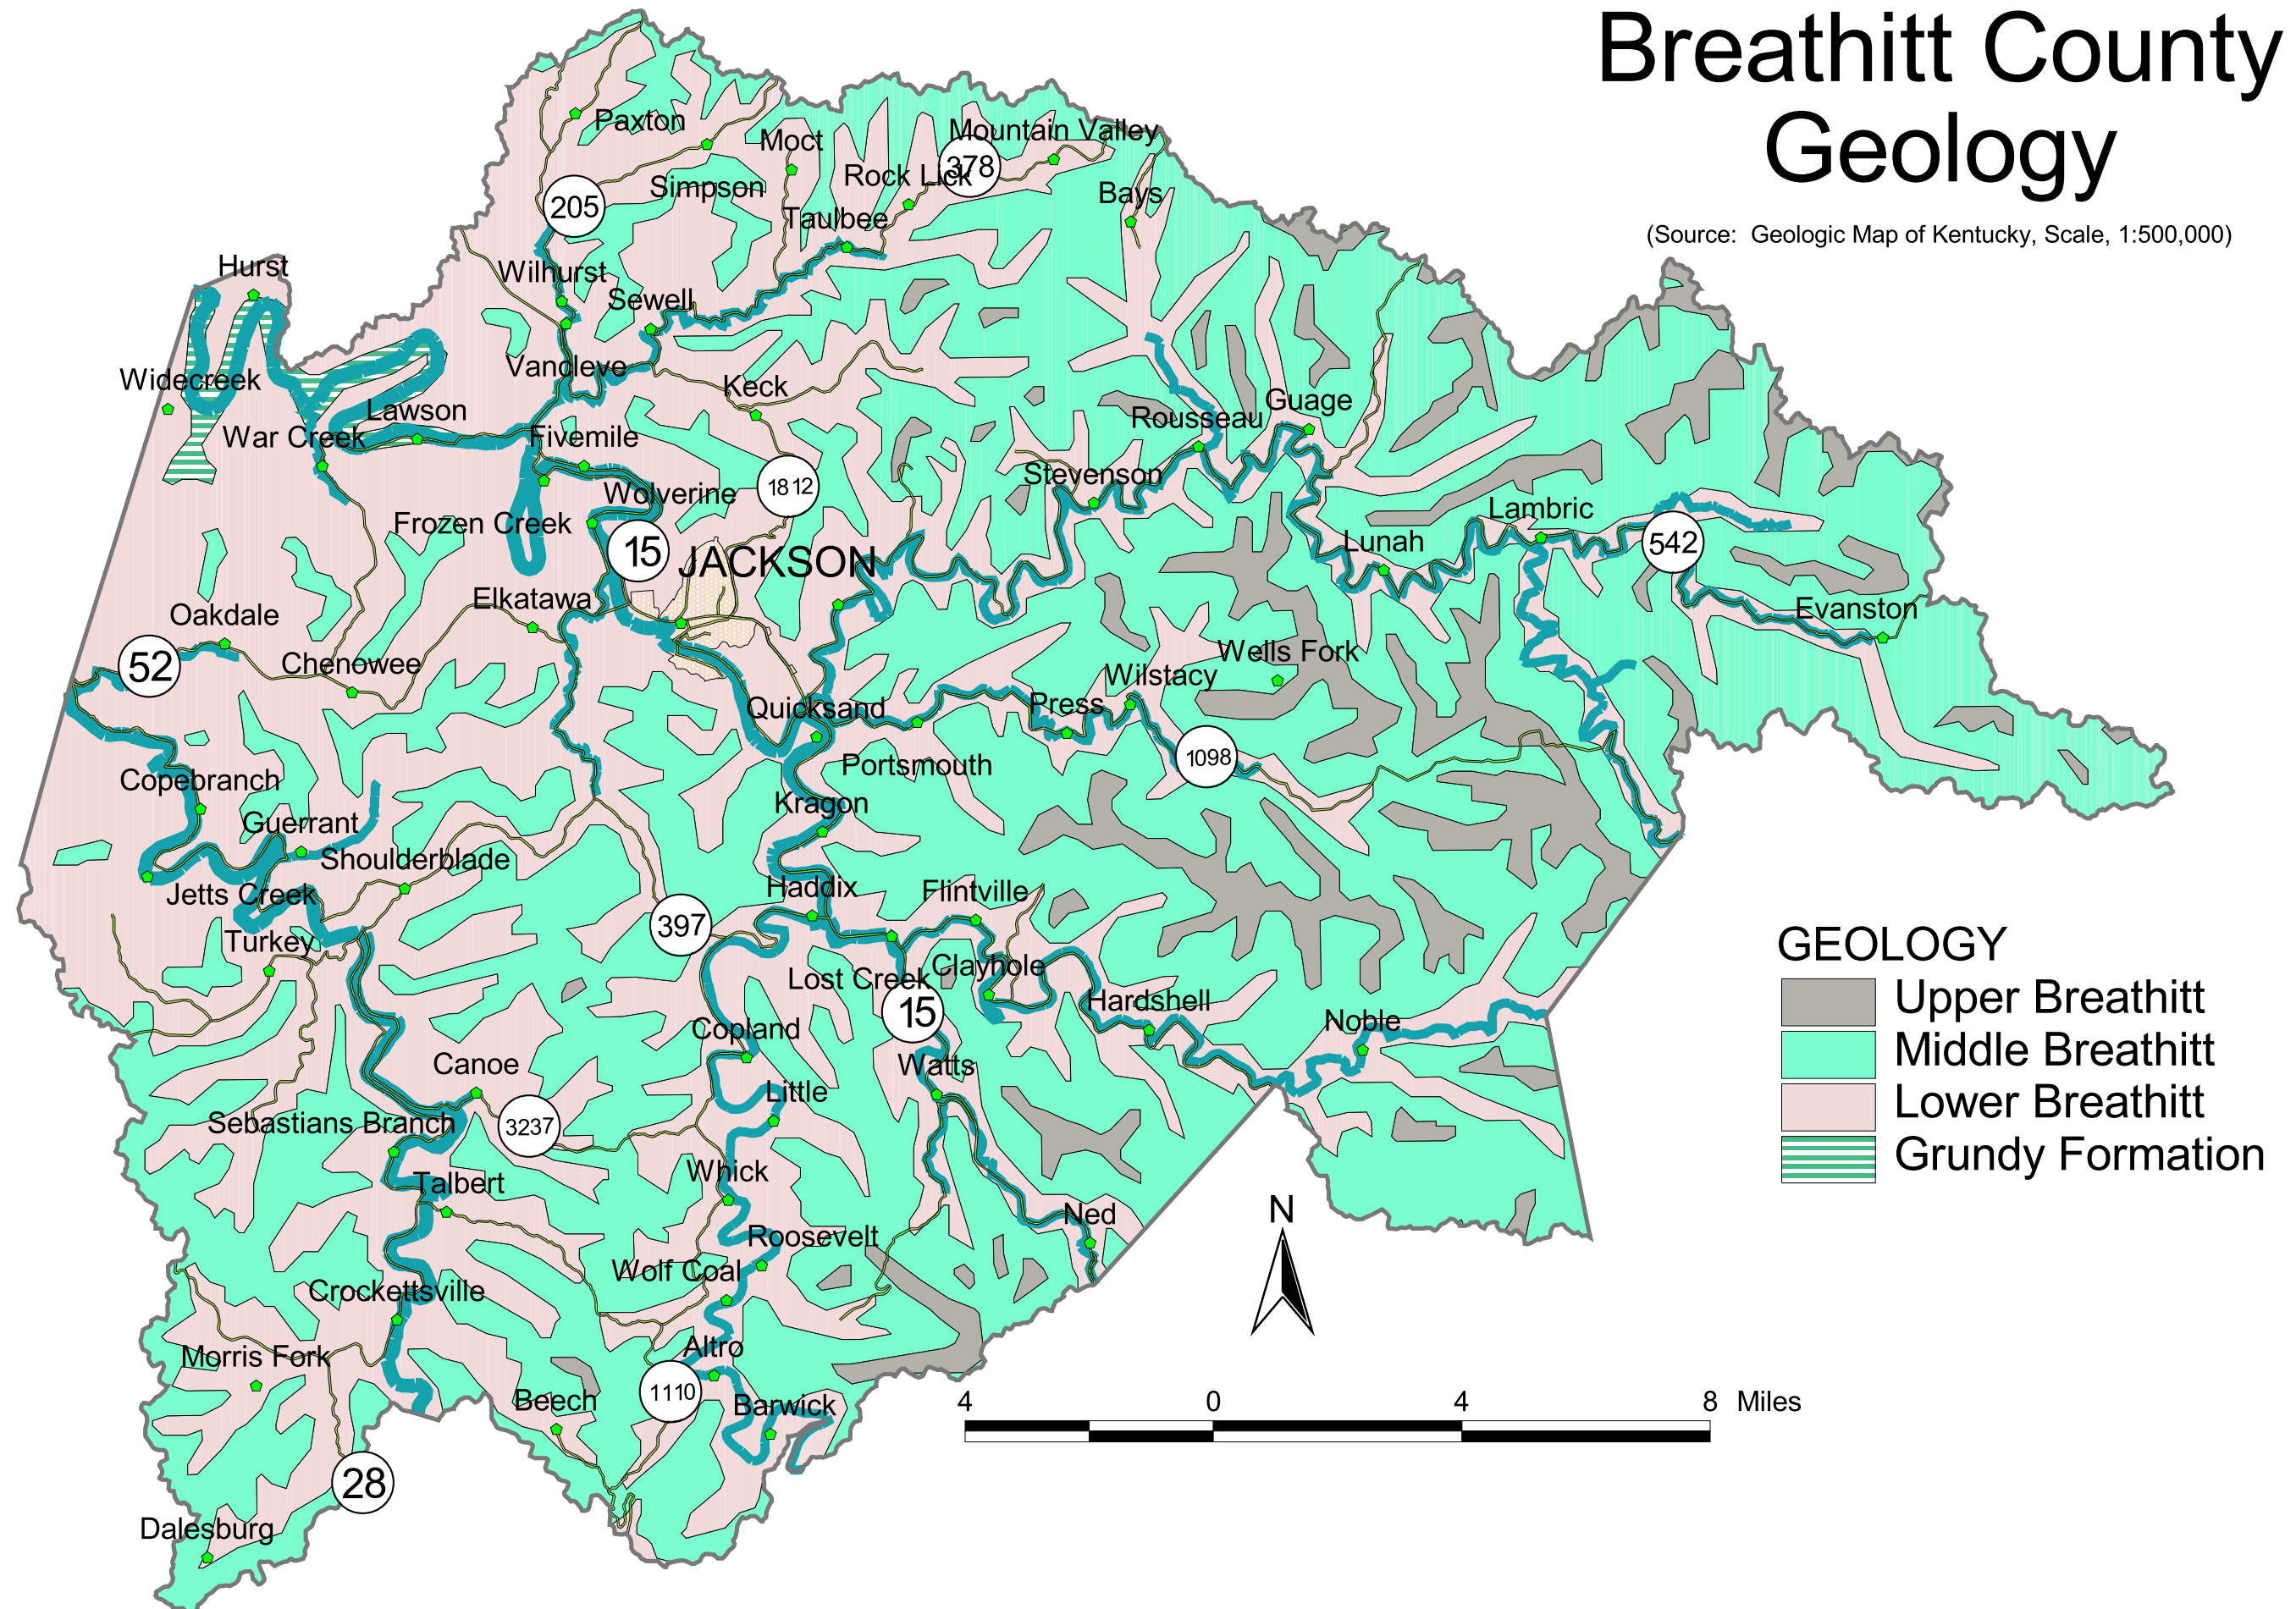

Breathitt County Geology

(Source: Geologic Map of Kentucky, Scale, 1:500,000)

GEOLOGY

- Upper Breathitt
- Middle Breathitt
- Lower Breathitt
- Grundy Formation