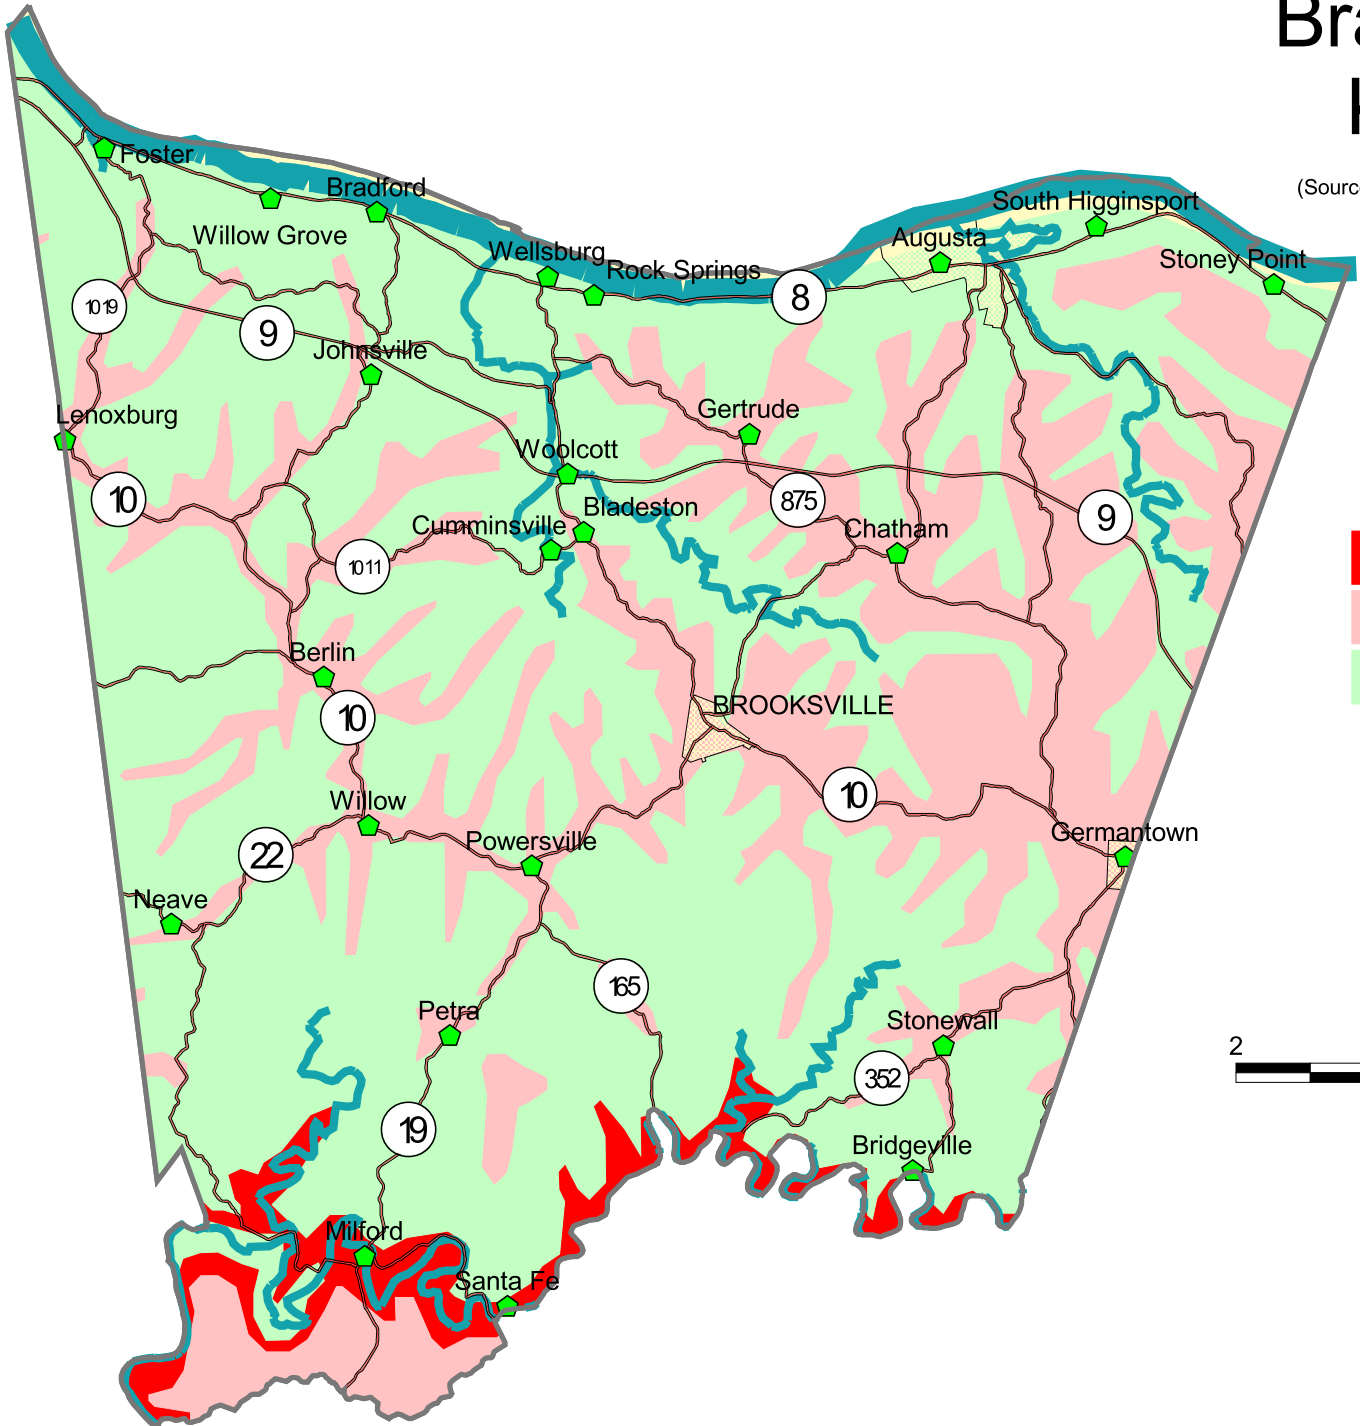

Bracken County Karst Areas

(Source: Geologic Map of Kentucky, Scale, 1:500,000)

- Intense Karst
- Karst Prone
- Non-karst